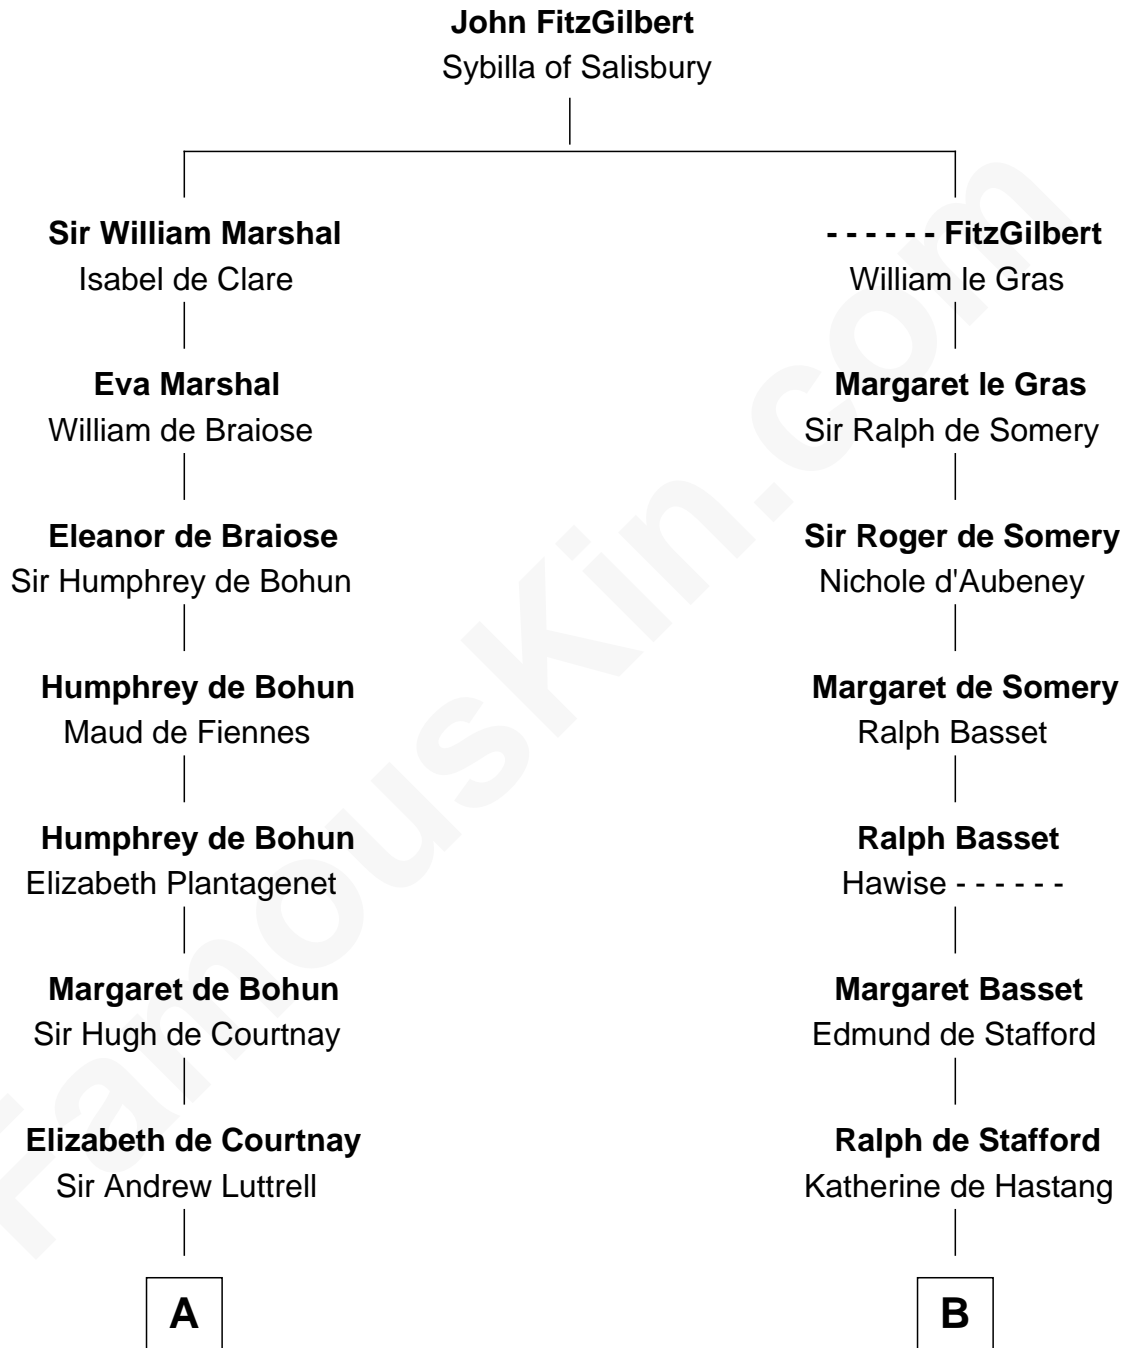

FamousKin.com

Relationship Chart of

Carter Braxton

Signer of the Declaration of Independence

18th cousin 2 times removed of

William Greene

2nd Governor of Rhode Island

C

Mary Carter
George Braxton

Carter Braxton
Signer of Declaration of Independence

D

Annis Almy
John Greene

Samuel Greene
Mary Gorton

William Greene
Catharine Greene

William Greene
2nd Governor of Rhode Island