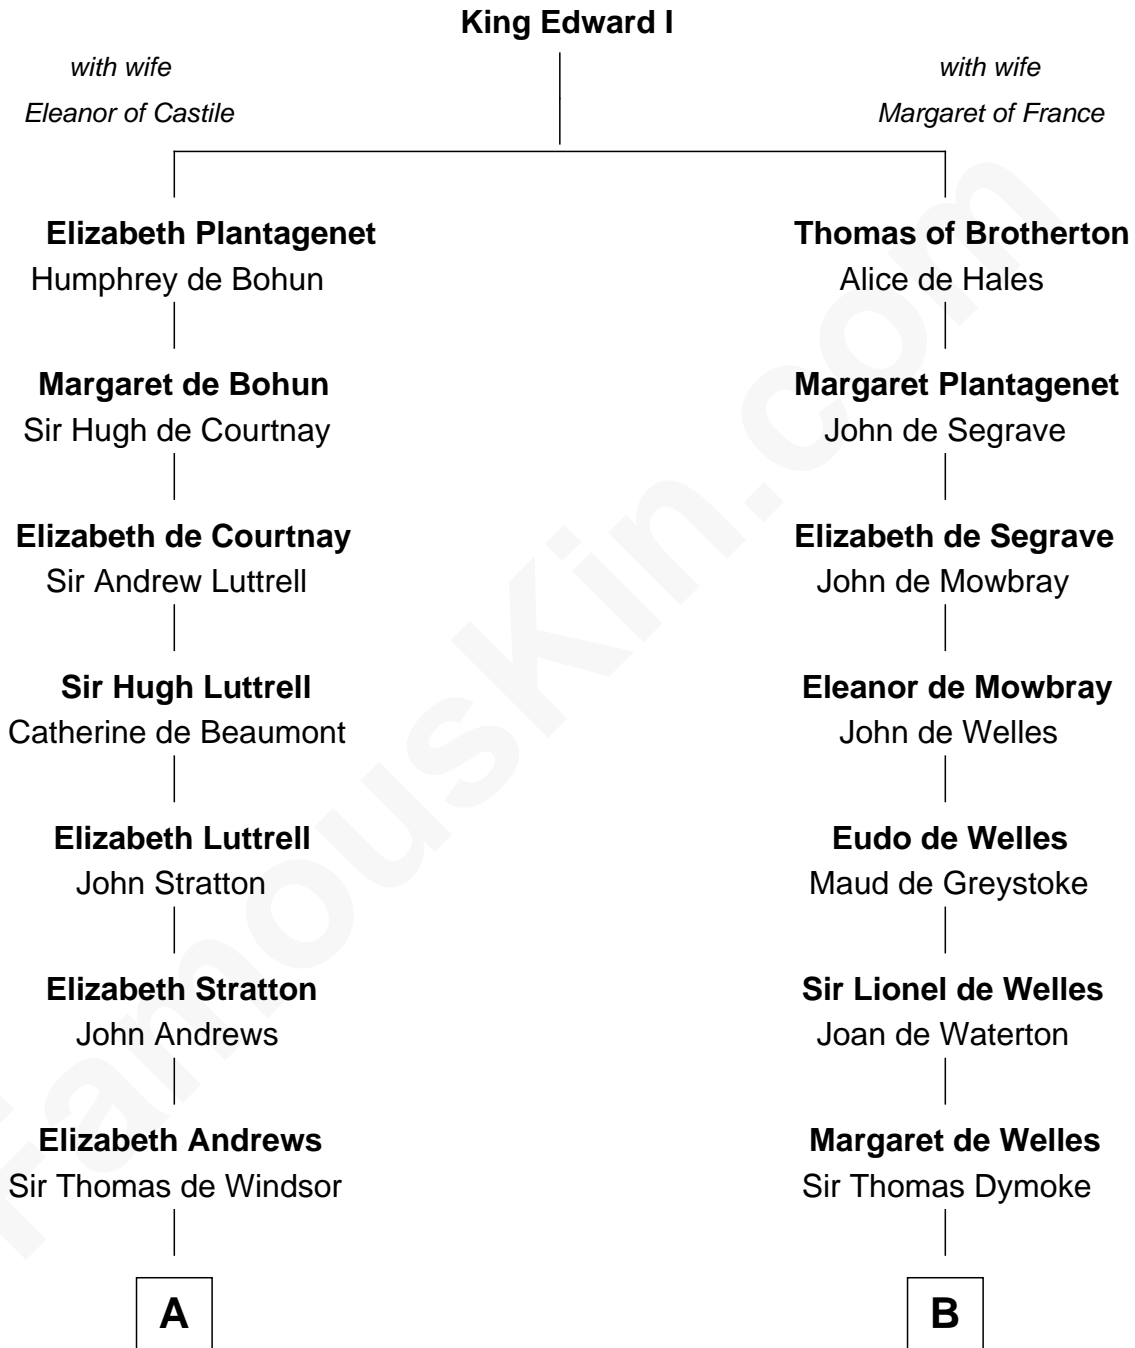

FamousKin.com

Relationship Chart of

Carter Braxton

Signer of the Declaration of Independence

14th cousin 7 times removed of

Ray Bradbury

Author of The Martian Chronicles

C

Samuel Bradbury

Frances Mary Rothead

Samuel Irving Bradbury

Mary Adell Spaulding

Samuel Hinkston Bradbury

Minnie Alice Davis

Leonard Spaulding Bradbury

Esther Marie Moberg