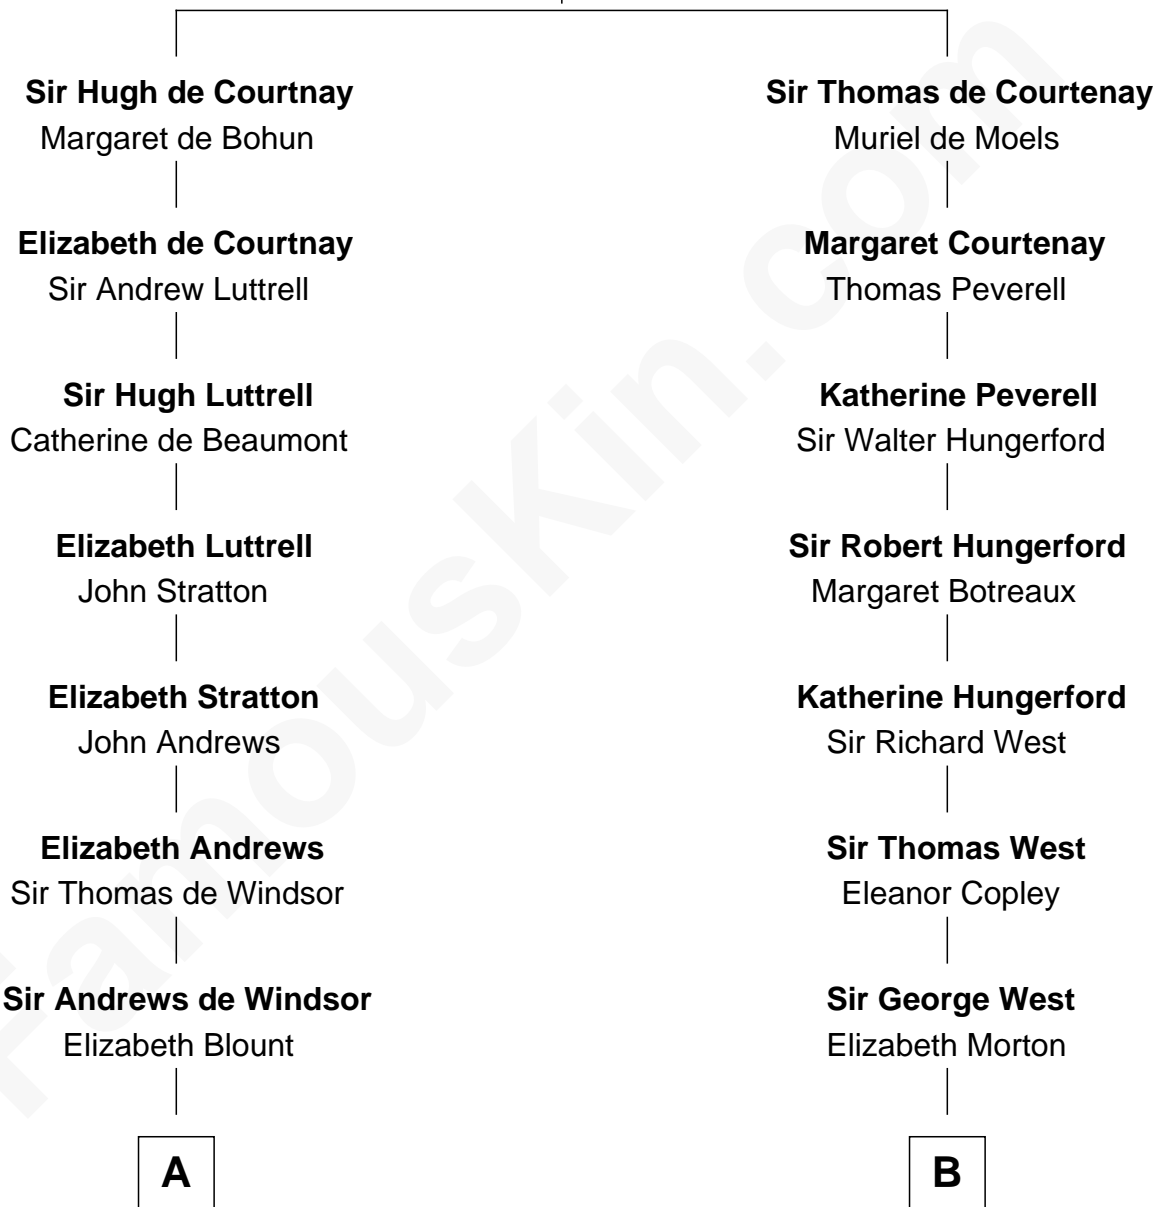

FamousKin.com

Relationship Chart of

Carter Braxton

Signer of the Declaration of Independence

13th cousin 6 times removed of

Ray Bradbury

Author of The Martian Chronicles

Sir Hugh de Courtenay

Agnes de St. John

C

—
Samuel Hinkston Bradbury

Minnie Alice Davis

—
Leonard Spaulding Bradbury

Esther Marie Moberg

—
Ray Bradbury

Author of [The Martian Chronicles](#)