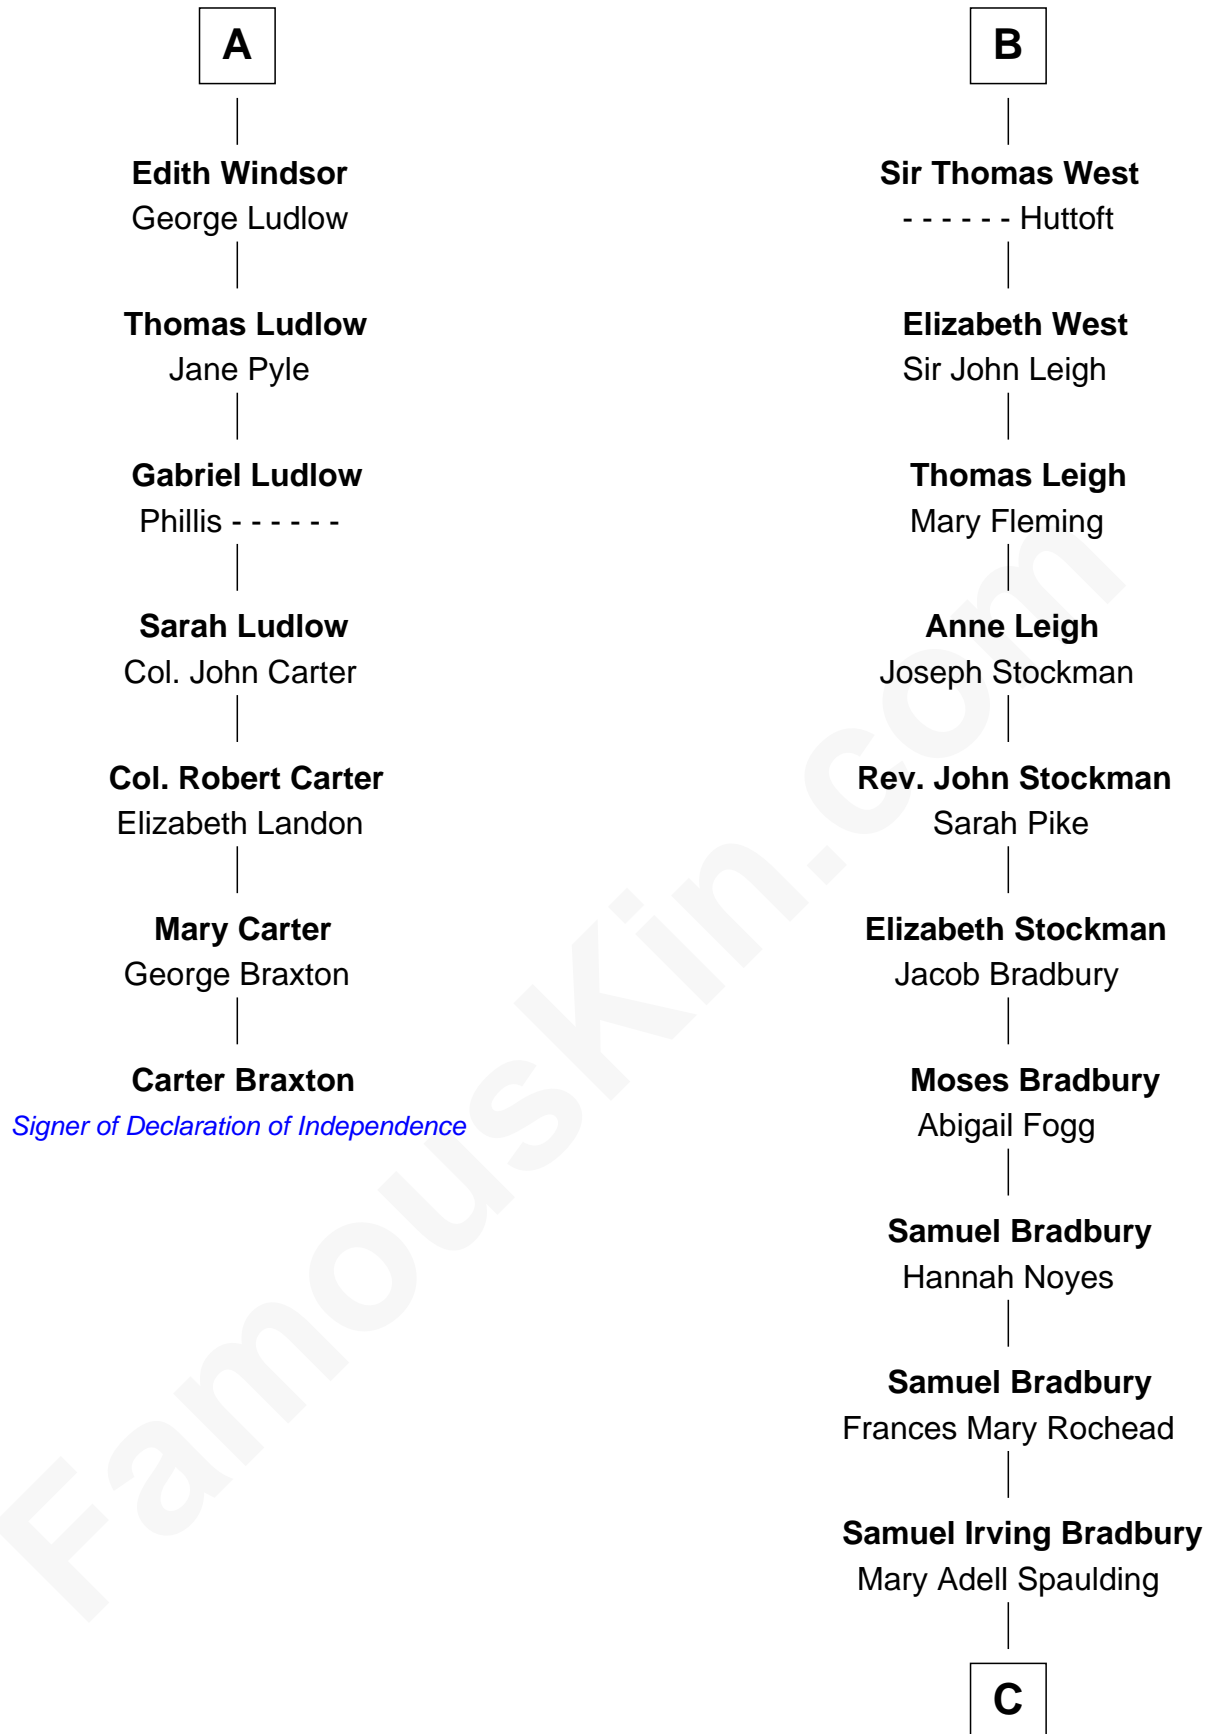

FamousKin.com

Relationship Chart of

Carter Braxton

Signer of the Declaration of Independence

13th cousin 6 times removed of

Ray Bradbury

Author of The Martian Chronicles

Sir Hugh de Courtenay

Agnes de St. John

C

—
Samuel Hinkston Bradbury

Minnie Alice Davis

—
Leonard Spaulding Bradbury

Esther Marie Moberg

—
Ray Bradbury

Author of [The Martian Chronicles](#)