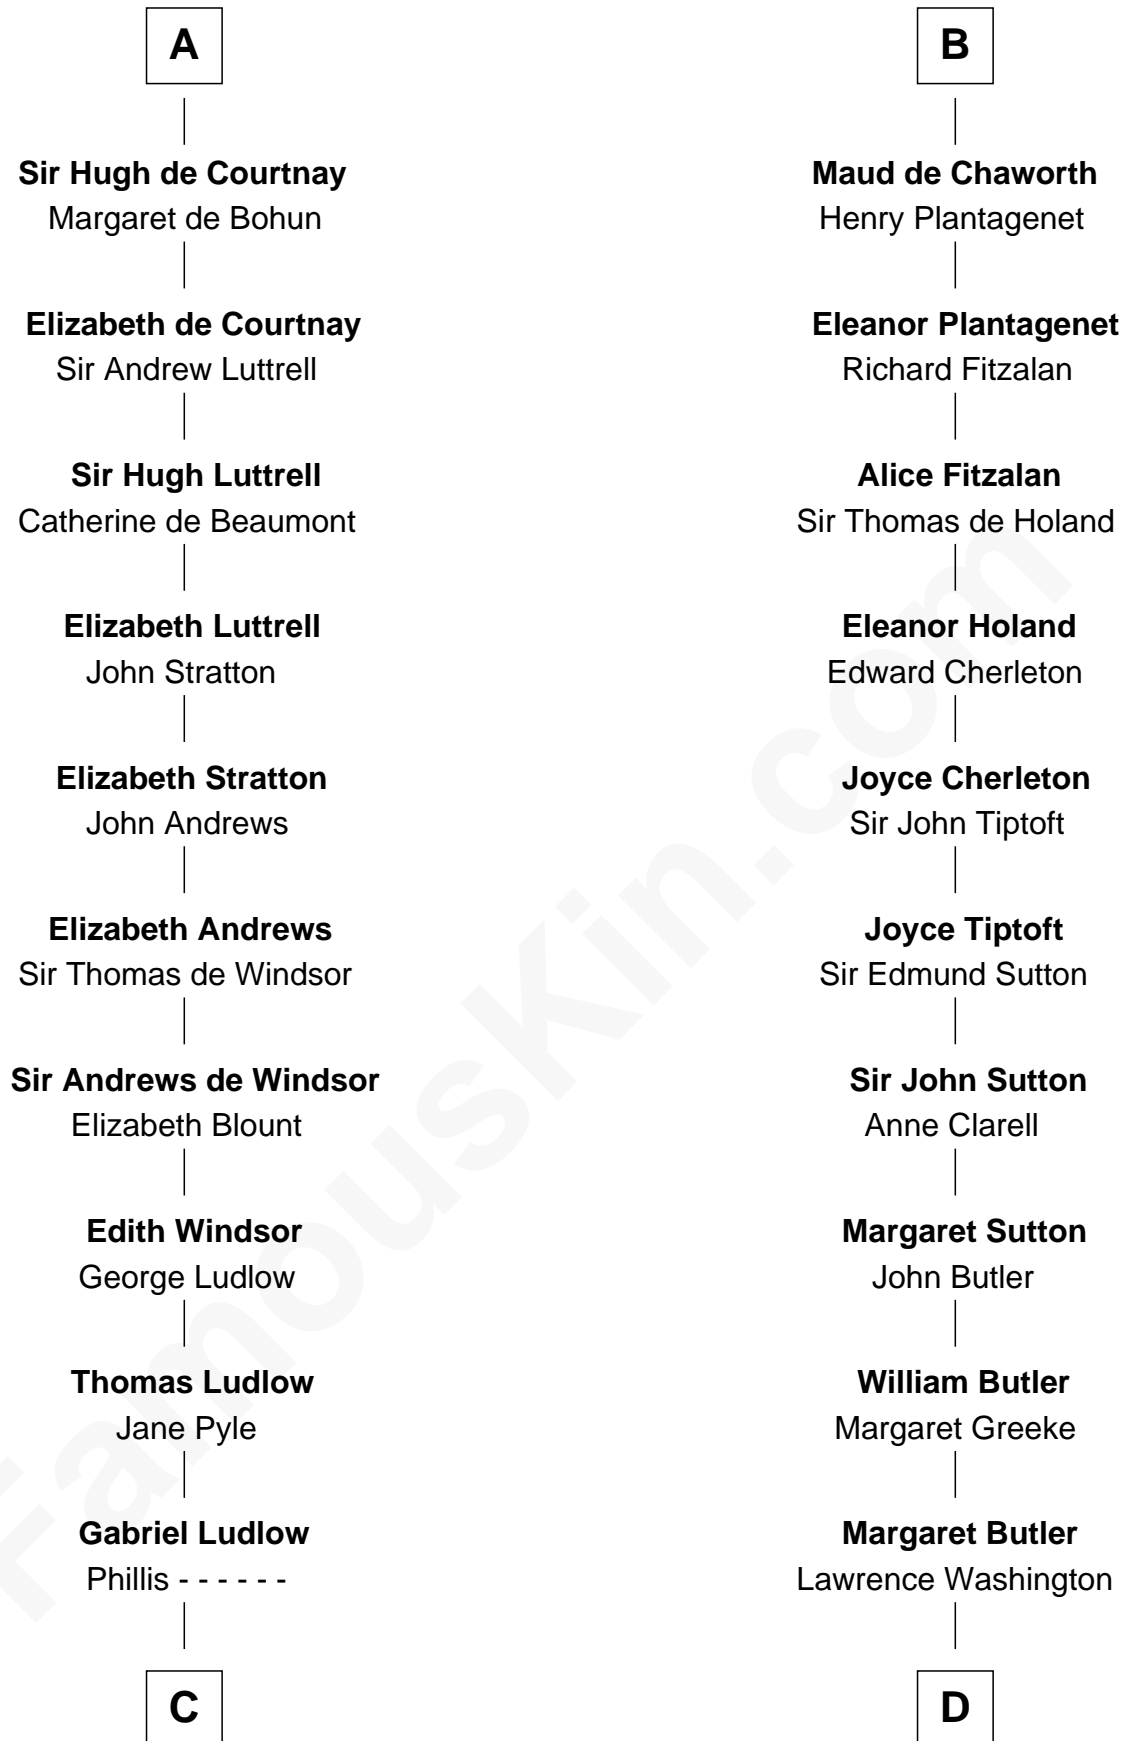

## Relationship Chart of

### Carter Braxton

*Signer of the Declaration of Independence*

20th cousin 1 time removed of

**George Washington**  
*1st U.S. President*

**C**

**Sarah Ludlow**  
Col. John Carter

**Col. Robert Carter**  
Elizabeth Landon

**Mary Carter**  
George Braxton

**Carter Braxton**  
*Signer of Declaration of Independence*

**D**

**Rev. Lawrence Washington**  
Amphyllis Twigden

**John Washington**  
Anne Pope

**Lawrence Washington**  
Mildred Warner