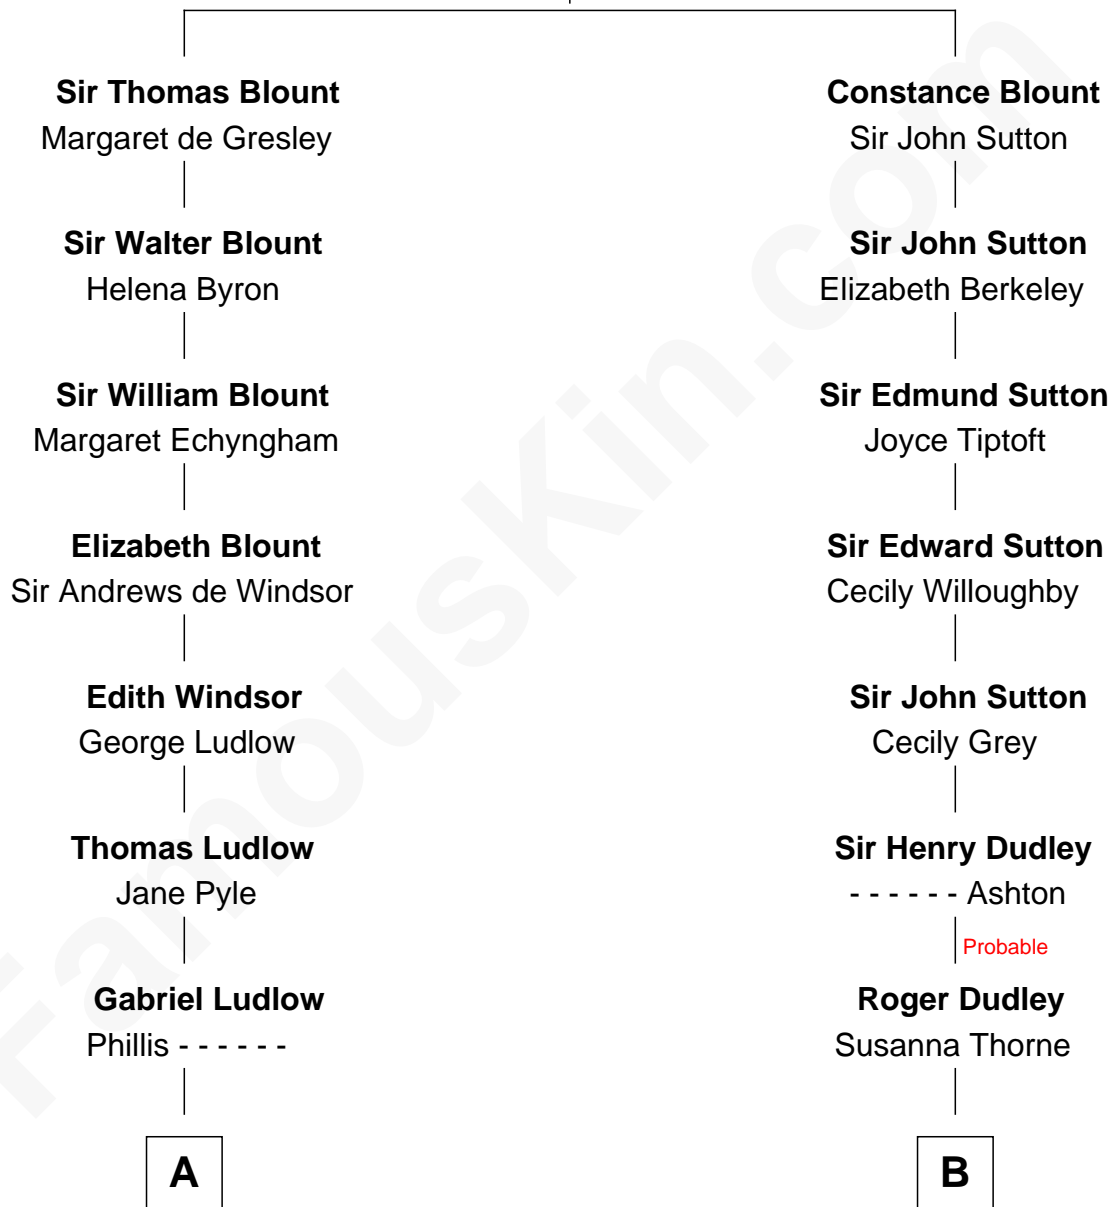

FamousKin.com

Relationship Chart of

Carter Braxton

Signer of the Declaration of Independence

10th cousin 2 times removed of

John Langdon

Signer of the U.S. Constitution

Sir Walter Blount

Sancha de Ayala

A

Sarah Ludlow
Col. John Carter

Col. Robert Carter
Elizabeth Landon

Mary Carter
George Braxton

Carter Braxton
Signer of Declaration of Independence

B

Gov. Thomas Dudley
Dorothy York