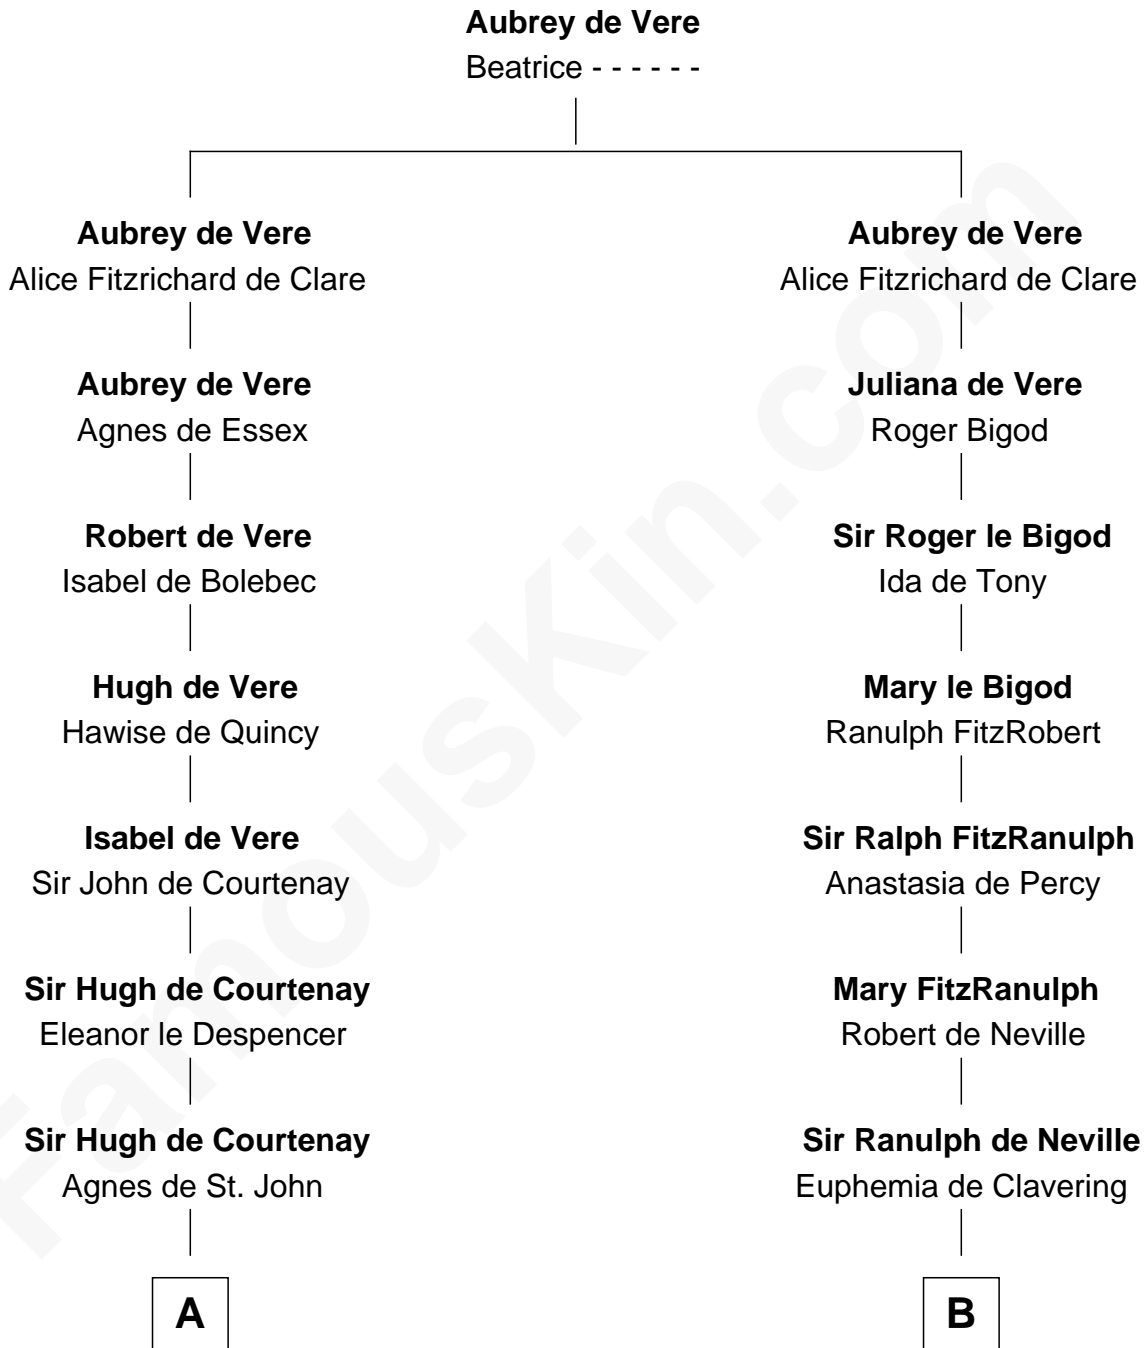

## Relationship Chart of

### Carter Braxton

*Signer of the Declaration of Independence*

20th cousin 1 time removed of

### John Langdon

*Signer of the U.S. Constitution*

**C**

**Sarah Ludlow**  
Col. John Carter

**Col. Robert Carter**  
Elizabeth Landon

**Mary Carter**  
George Braxton

**Carter Braxton**  
*Signer of Declaration of Independence*