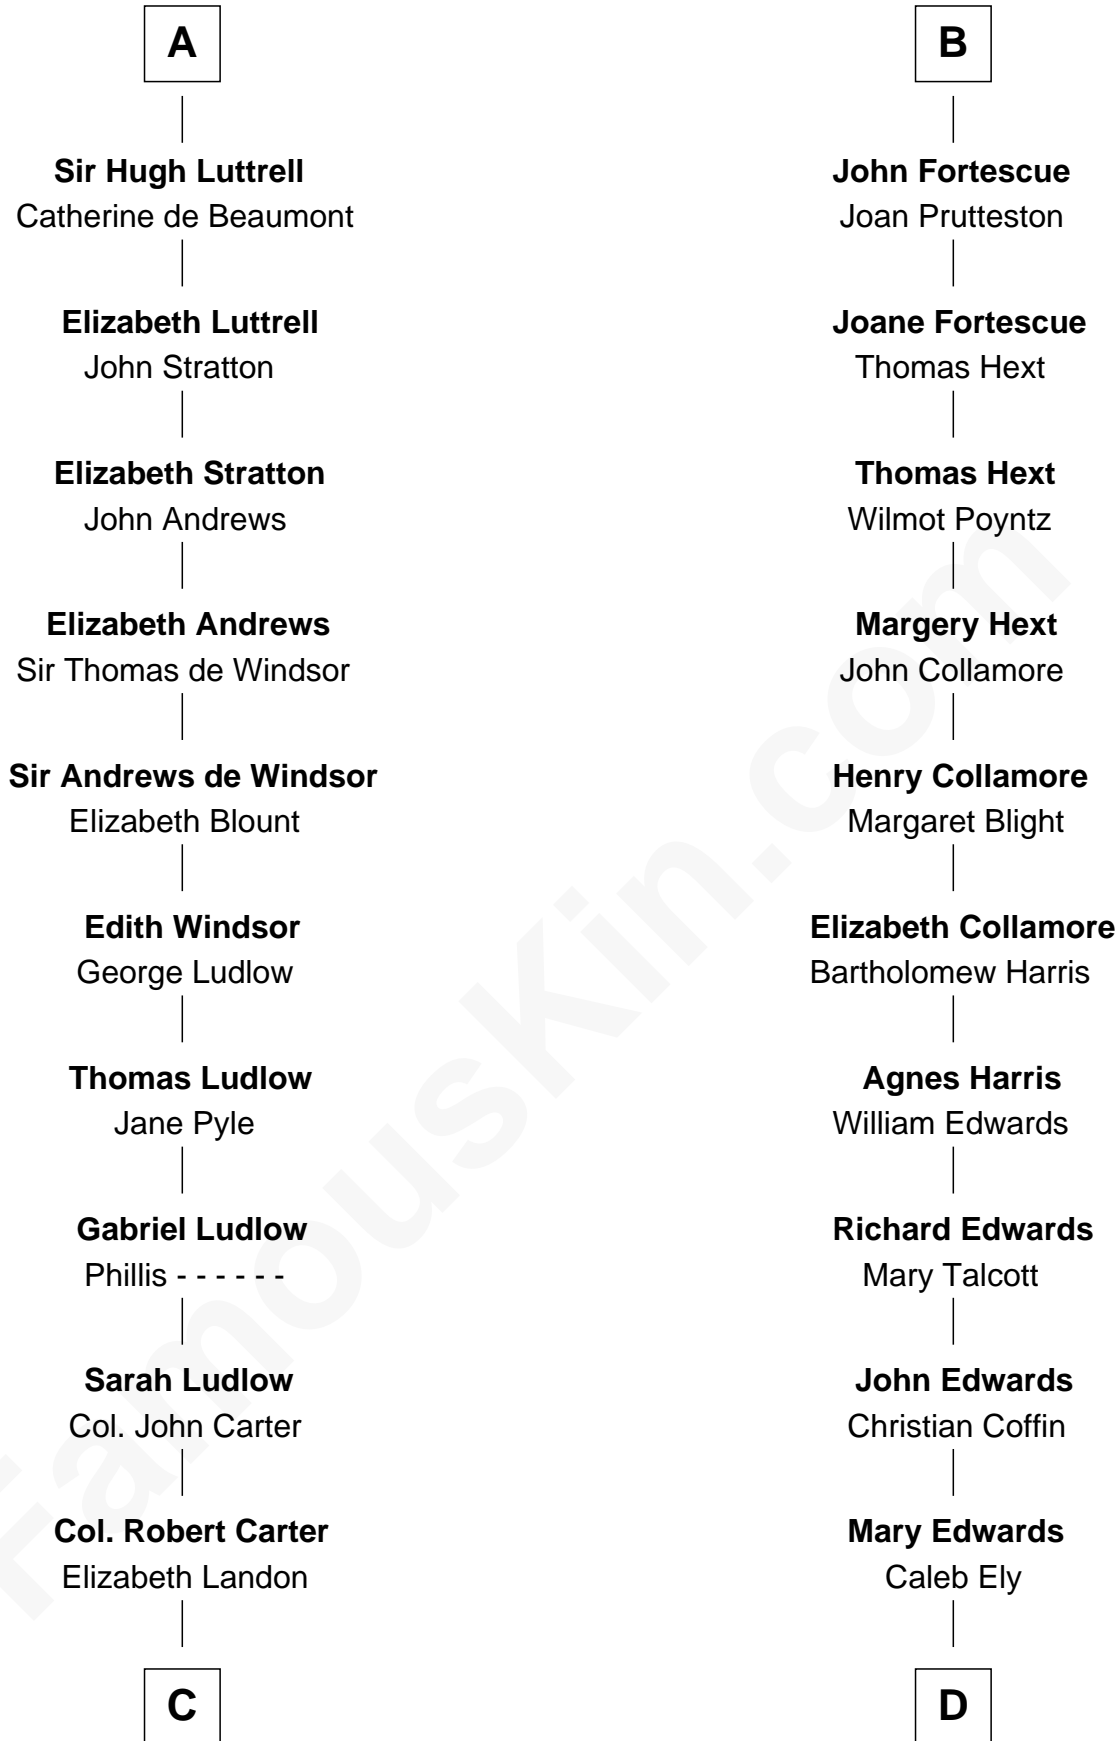

FamousKin.com

Relationship Chart of

Carter Braxton

Signer of the Declaration of Independence

18th cousin 3 times removed of

Clarence Day

Author of Life with Father

Sir Geoffrey FitzPiers

Sir Humphrey de Beauchamp
Sibyl Oliver

Humphrey de Bohun
Maud de Fiennes

Sir John Beauchamp
Joan - - - - -

Humphrey de Bohun
Elizabeth Plantagenet

Sir John Beauchamp
Margaret Whalesburgh

Margaret de Bohun
Sir Hugh de Courtney

Elizabeth Beauchamp
William Fortescue

Elizabeth de Courtney
Sir Andrew Luttrell

William Fortescue
Matilda Falwell

A

B

C

Mary Carter
George Braxton

Carter Braxton
Signer of Declaration of Independence