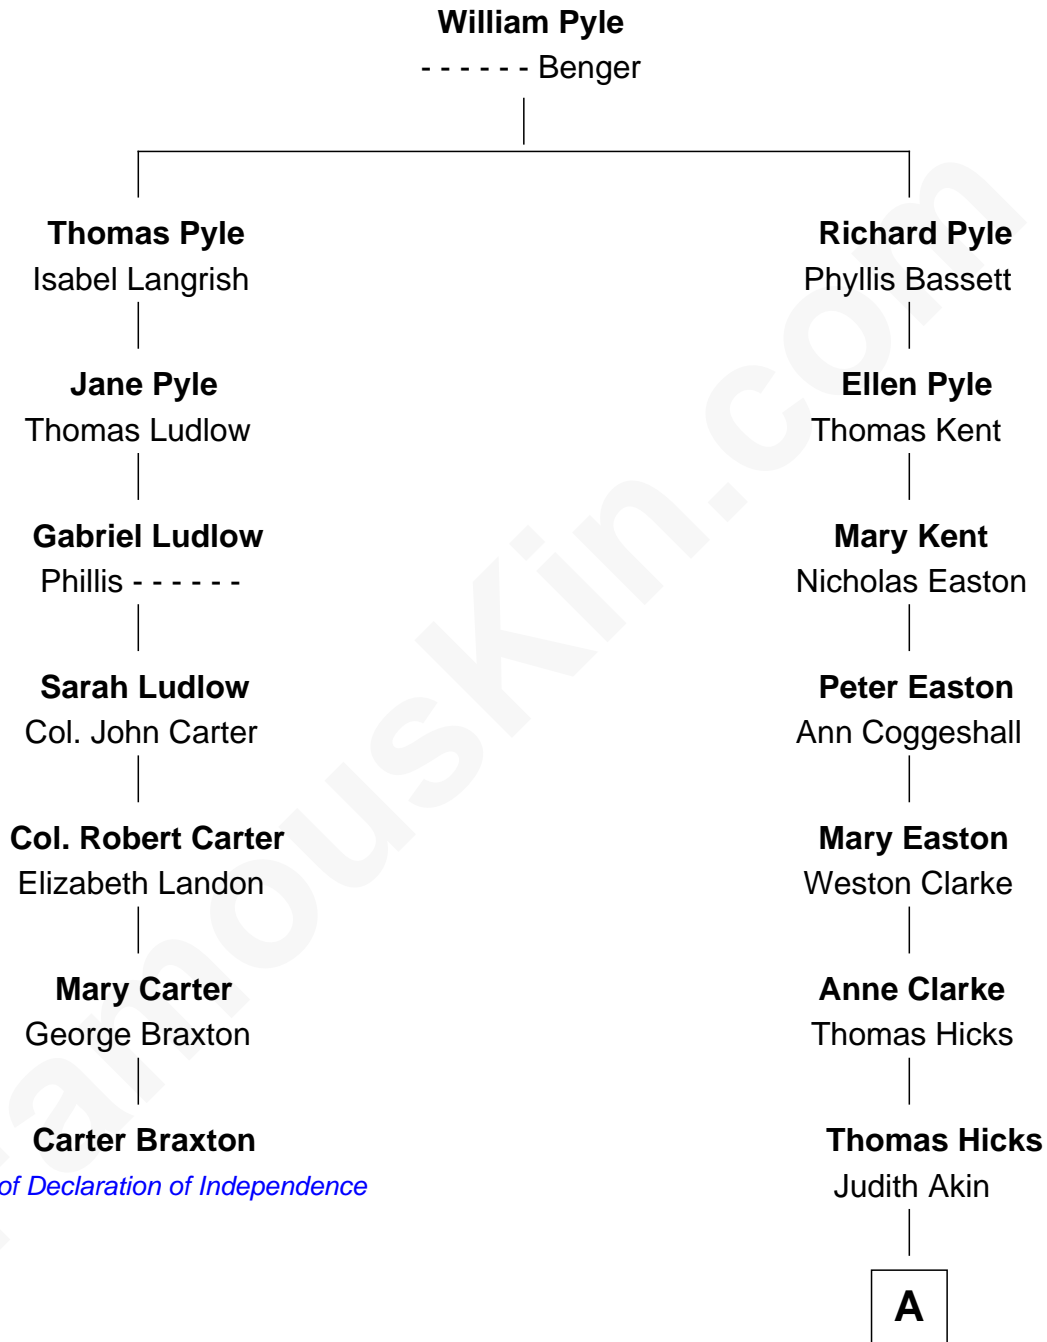

## Relationship Chart of

### Carter Braxton

*Signer of the Declaration of Independence*

6th cousin 4 times removed of

### Hetty Green

*"The Witch of Wall Street"*

**A**

—  
**Sarah Hicks**

Gideon Howland

—  
**Gideon Howland**

Mehitable Howland

—  
**Abby Slocum Howland**

Edward Mott Robinson

—  
**Hetty Green**

*"The Witch of Wall Street"*

FamousKin.com