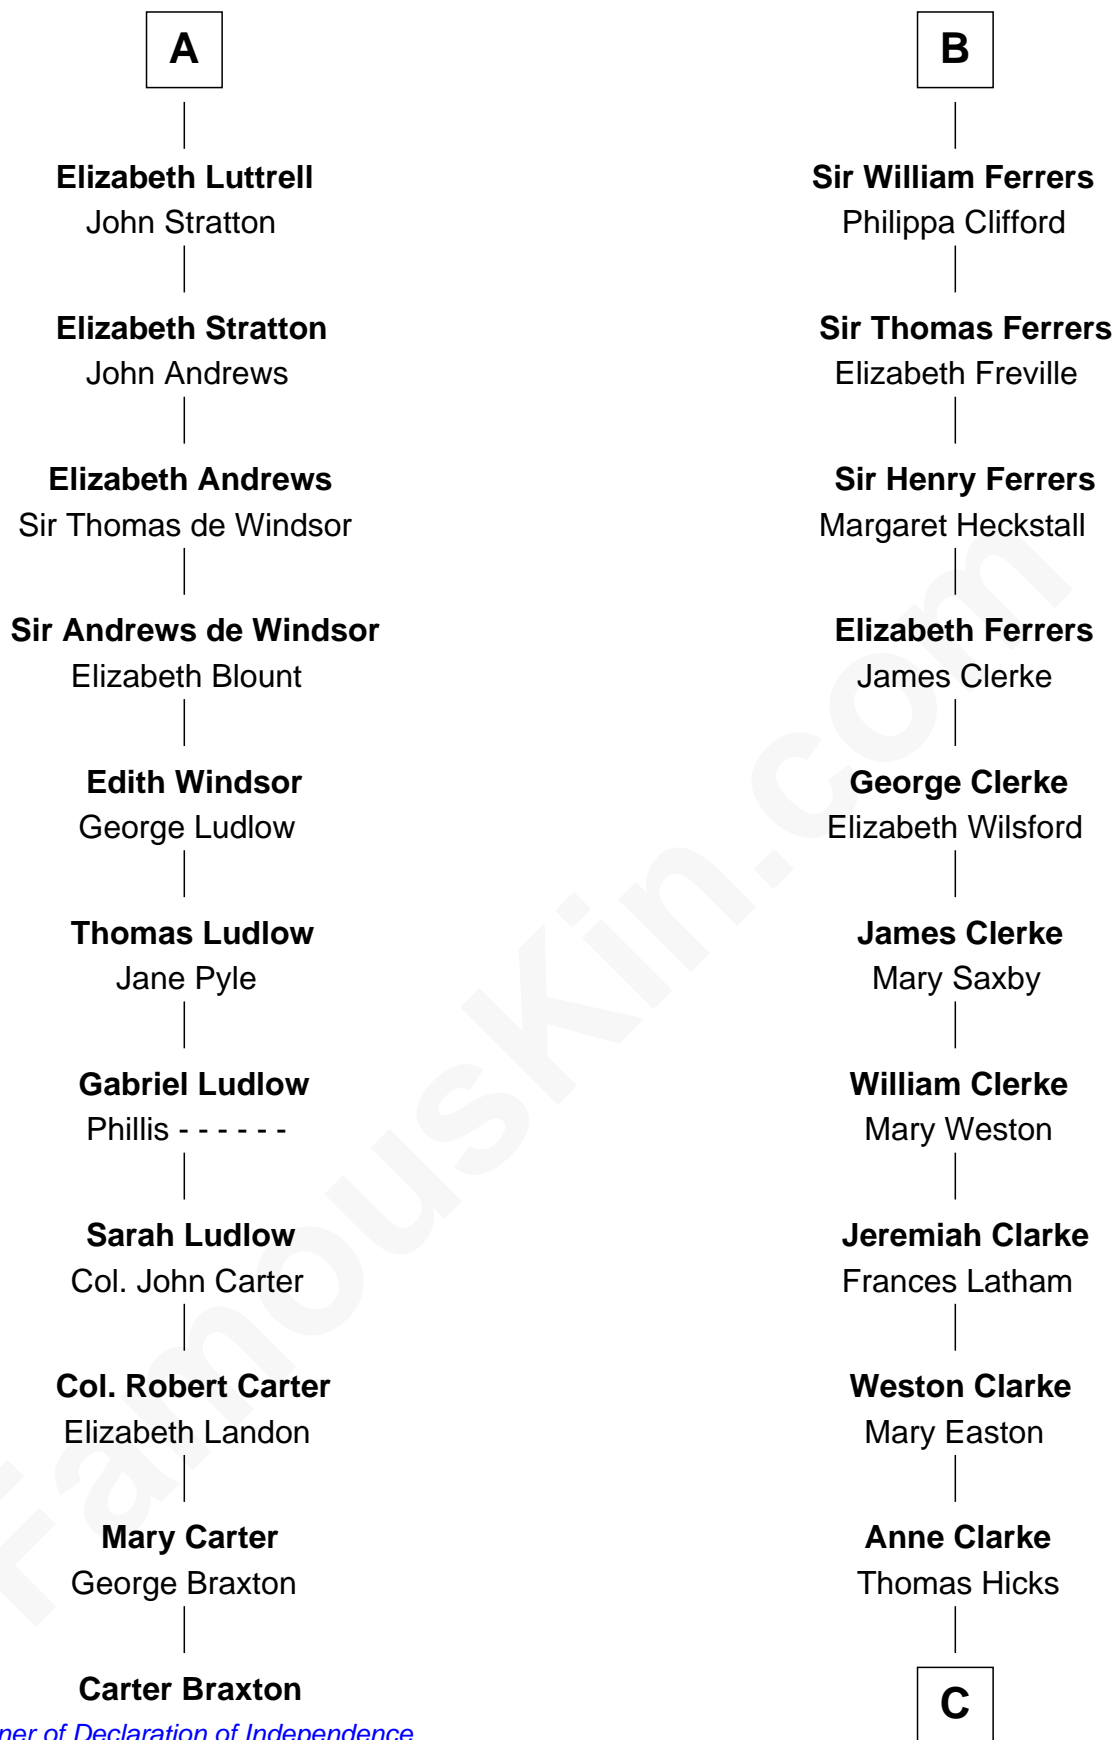

FamousKin.com

Relationship Chart of

Carter Braxton

Signer of the Declaration of Independence

17th cousin 4 times removed of

Hetty Green

"The Witch of Wall Street"

C