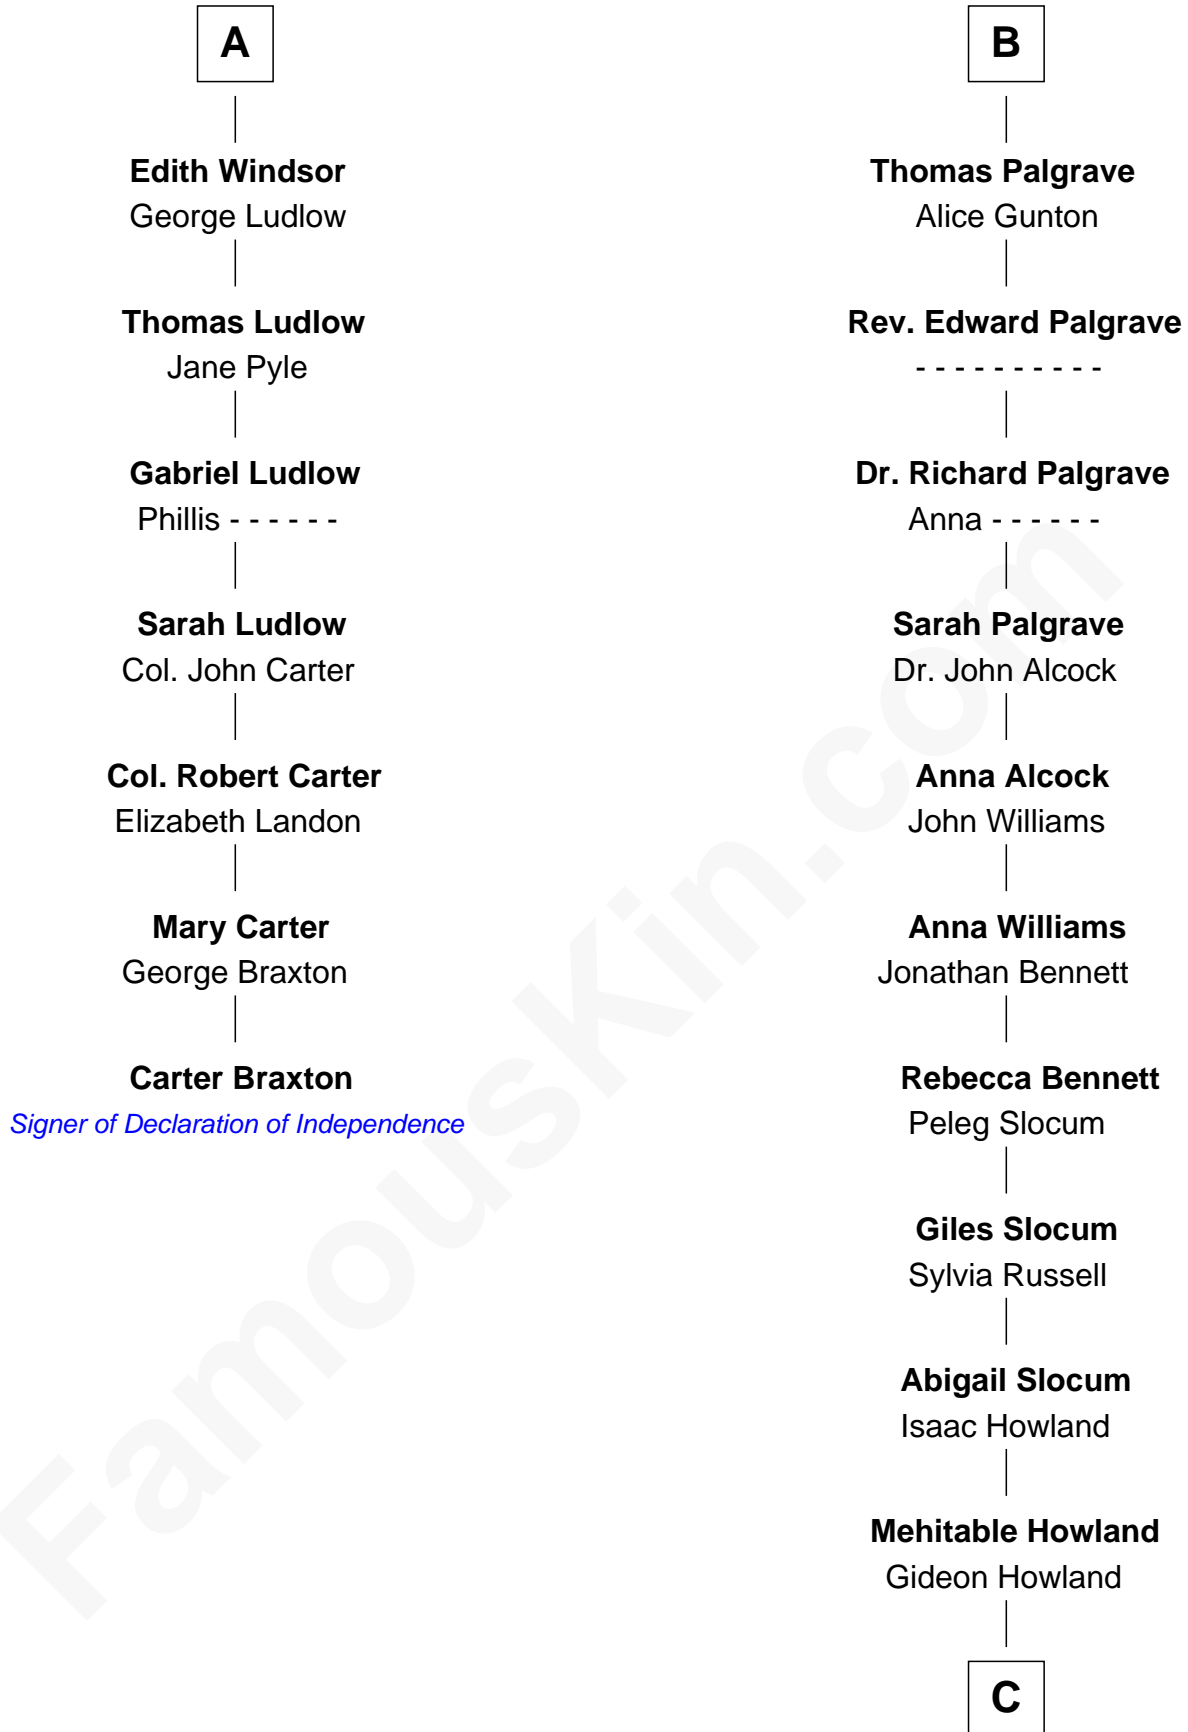

## Relationship Chart of

### Carter Braxton

Signer of the Declaration of Independence

13th cousin 5 times removed of

**Hetty Green**

"The Witch of Wall Street"

**Humphrey de Bohun**  
Elizabeth Plantagenet

C

Abby Slocum Howland

Edward Mott Robinson

Hetty Green

*"The Witch of Wall Street"*

FamousKin.com