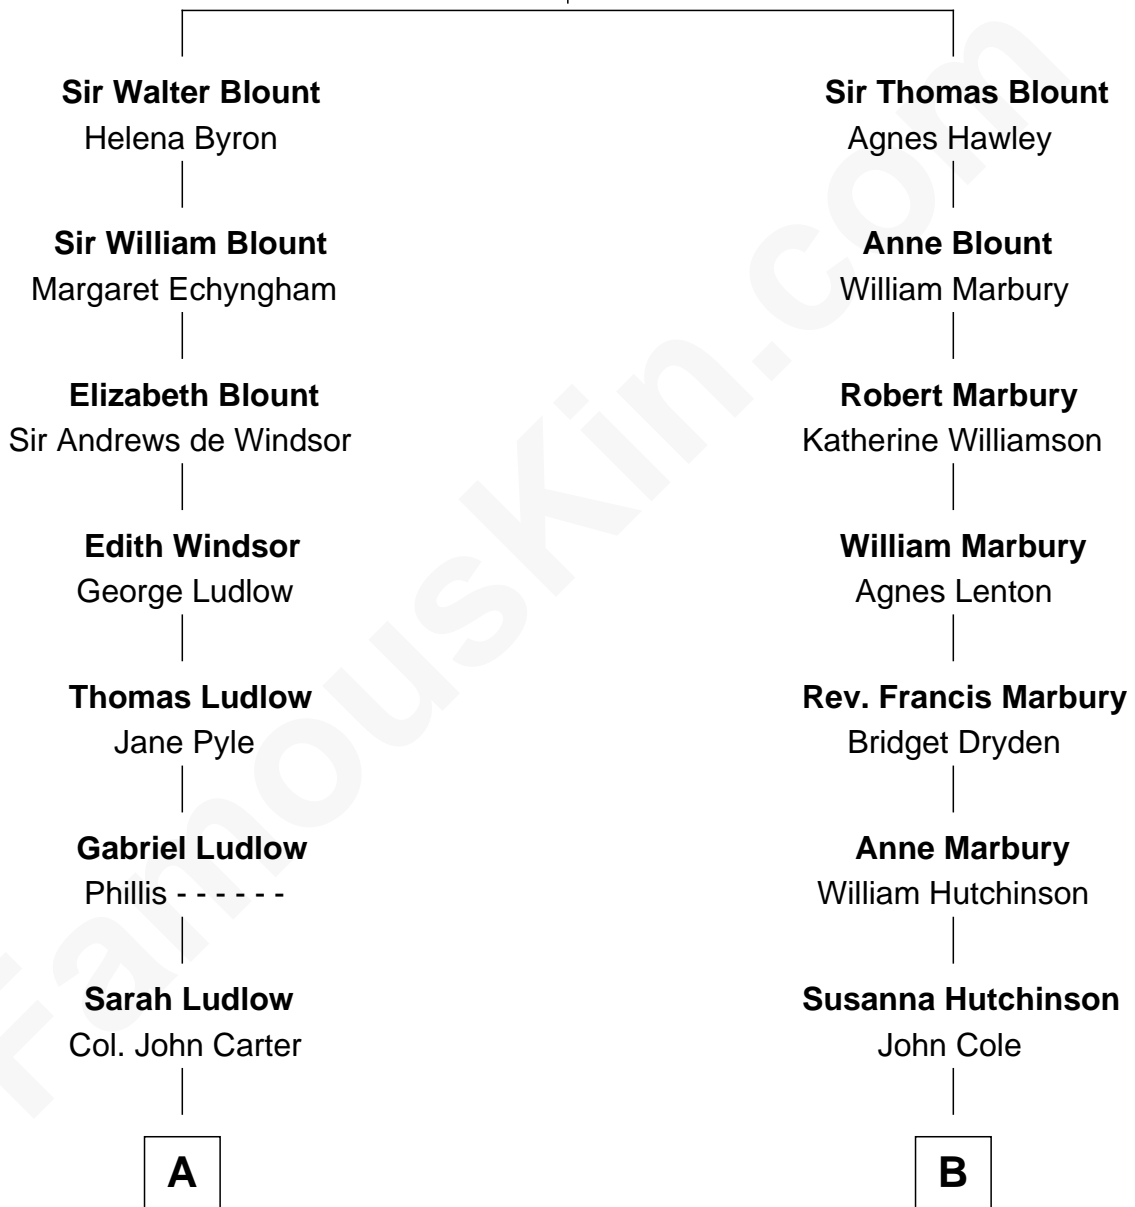

FamousKin.com

Relationship Chart of

Carter Braxton

Signer of the Declaration of Independence

9th cousin 4 times removed of

Shanghai Pierce
Texas Cattleman

Sir Thomas Blount
Margaret de Gresley

A

Col. Robert Carter

Elizabeth Landon

Mary Carter

George Braxton

Carter Braxton

Signer of Declaration of Independence

B

Susanna Cole

Isaac Pearce

Jonathan D. Pearce

Hanna Phillips Head

Shanghai Pierce

Texas Cattleman

FamousKin.com