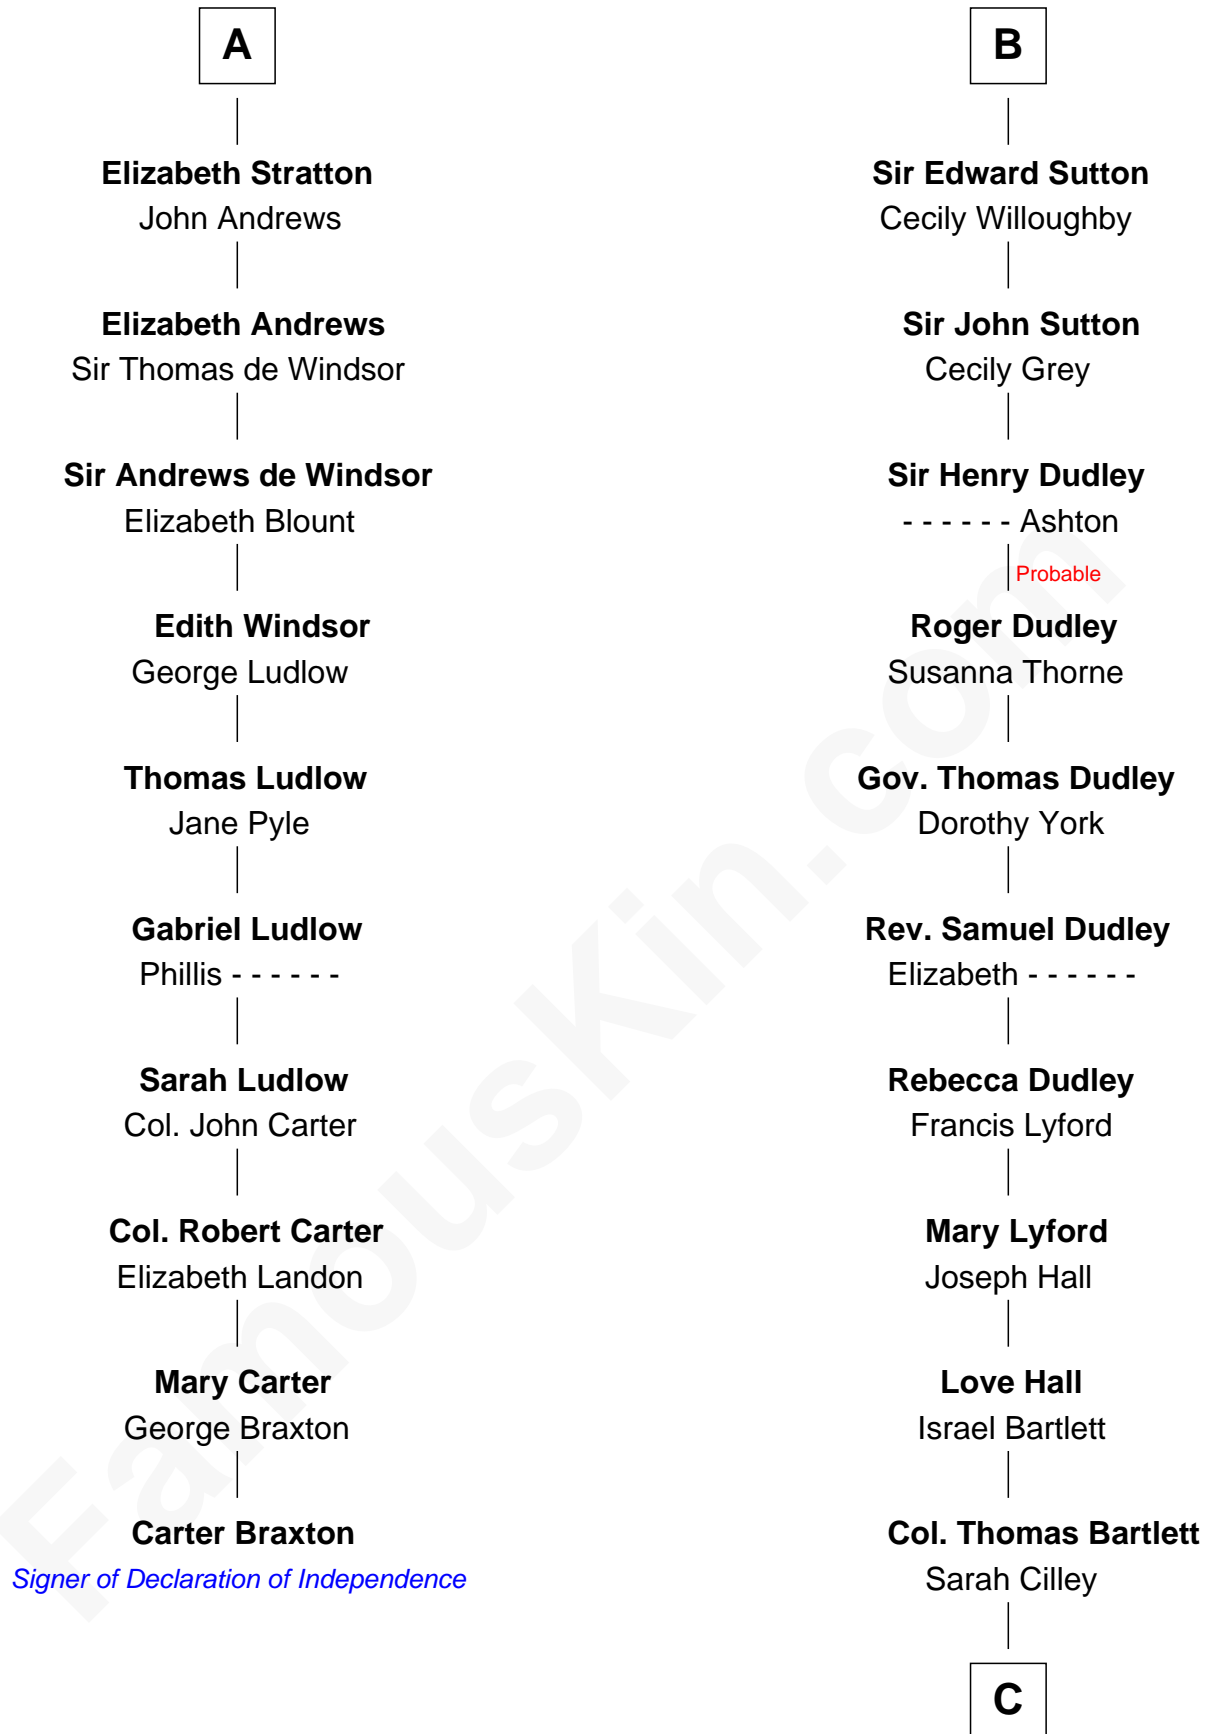

FamousKin.com

Relationship Chart of

Carter Braxton

Signer of the Declaration of Independence

16th cousin 5 times removed of

Alan Shepard

Mercury and Apollo Astronaut

William de Braiose

Eva Marshal

Eleanor de Braiose
Sir Humphrey de Bohun

Humphrey de Bohun
Maud de Fiennes

Humphrey de Bohun
Elizabeth Plantagenet

Margaret de Bohun
Sir Hugh de Courtnay

Elizabeth de Courtnay
Sir Andrew Luttrell

Sir Hugh Luttrell
Catherine de Beaumont

Elizabeth Luttrell
John Stratton

A

Eve de Braiose
Sir William de Cantilupe

Milicent de Cantilupe
Eudo la Zouche

Eve la Zouche
Sir Maurice de Berkeley

Thomas de Berkeley
Katherine de Clyvedon

Sir John Berkeley
Elizabeth Betteshorne

Elizabeth Berkeley
Sir John Sutton

Sir Edmund Sutton
Joyce Tiptoft

B

C

Bradbury Bartlett

Mary True

Thomas Bradbury Bartlett