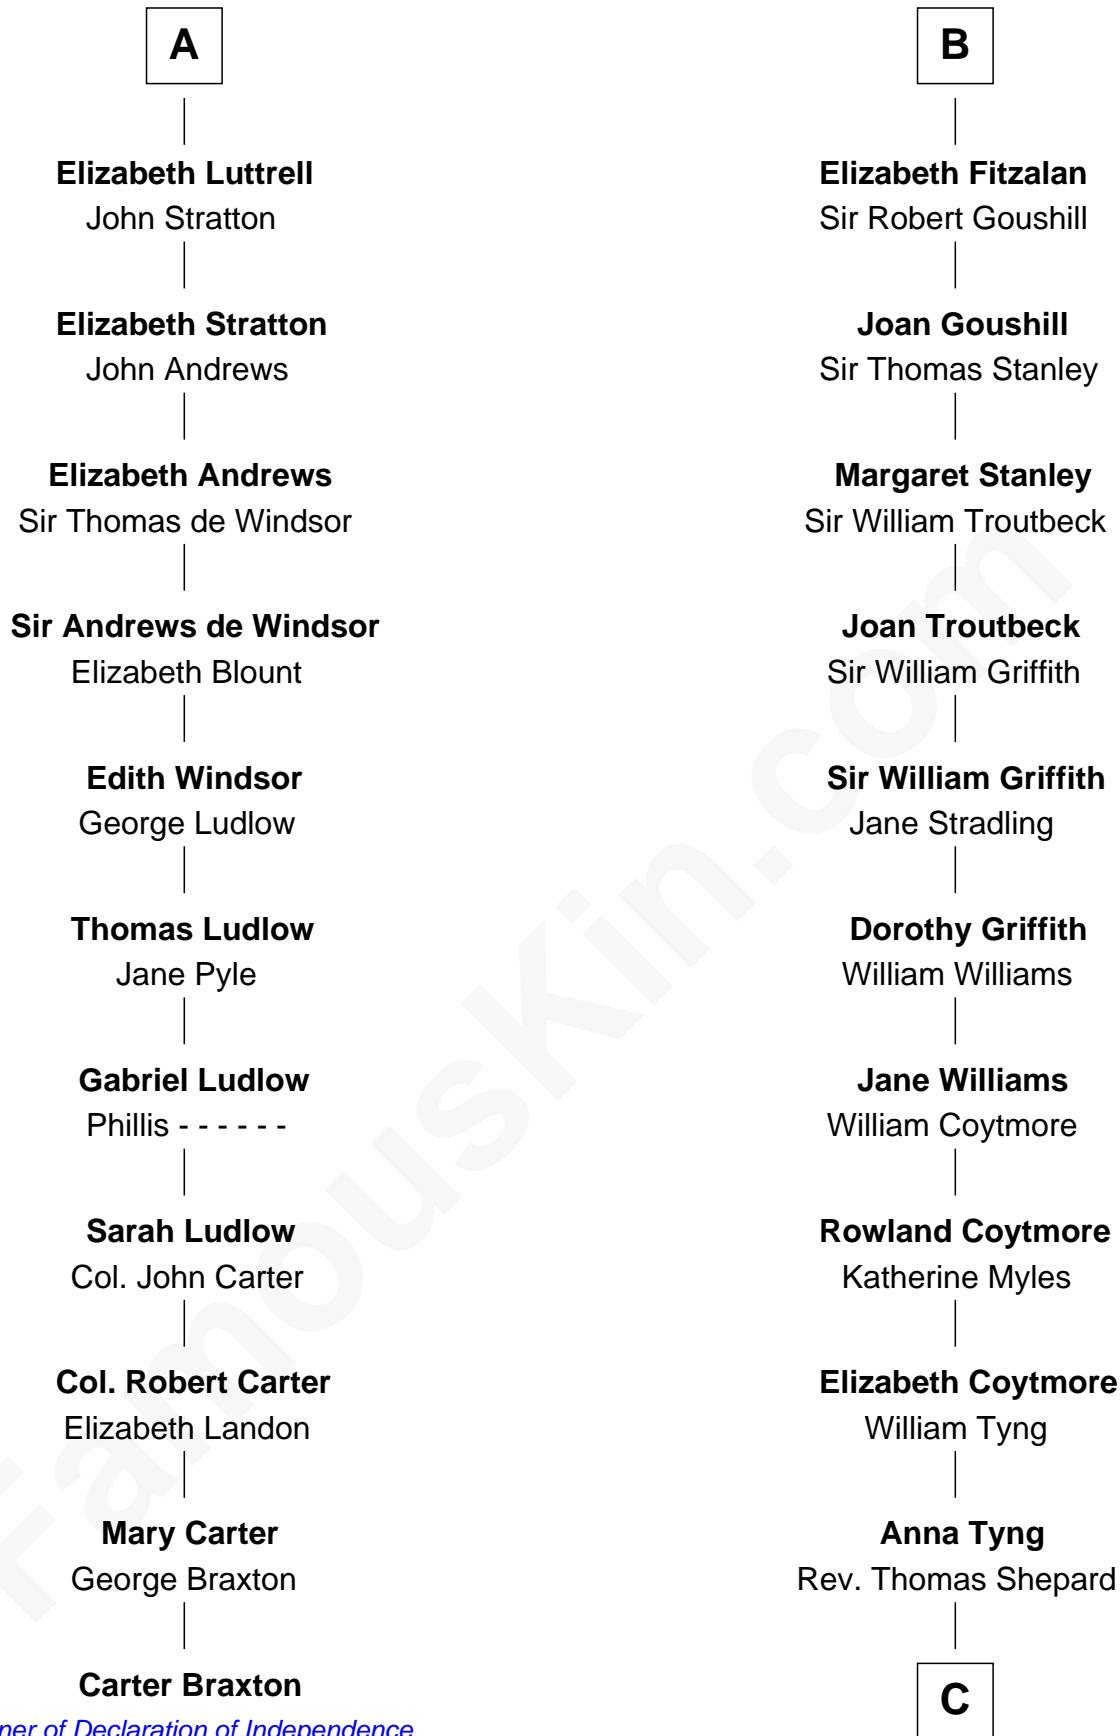

FamousKin.com

Relationship Chart of

Carter Braxton

Signer of the Declaration of Independence

17th cousin 3 times removed of

Abigail (Smith) Adams

First Lady of President John Adams

C