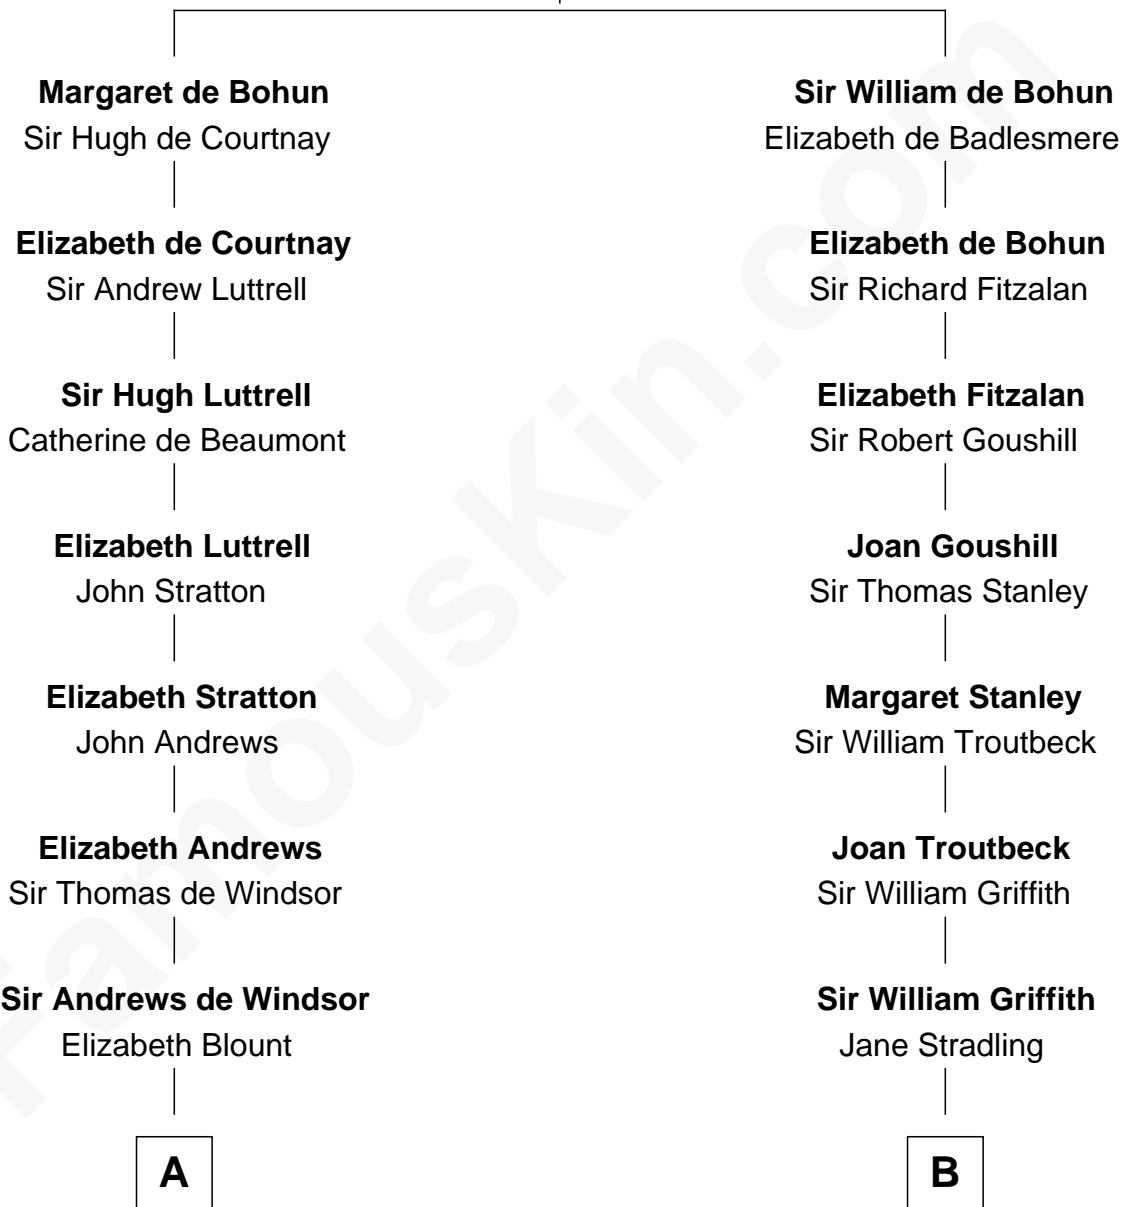

FamousKin.com

Relationship Chart of

Carter Braxton

Signer of the Declaration of Independence

13th cousin 2 times removed of

Abigail (Smith) Adams

First Lady of President John Adams

Humphrey de Bohun
Elizabeth Plantagenet

A

Edith Windsor
George Ludlow

Thomas Ludlow
Jane Pyle

Gabriel Ludlow
Phillis - - - - -

Sarah Ludlow
Col. John Carter

Col. Robert Carter
Elizabeth Landon

Mary Carter
George Braxton

Carter Braxton