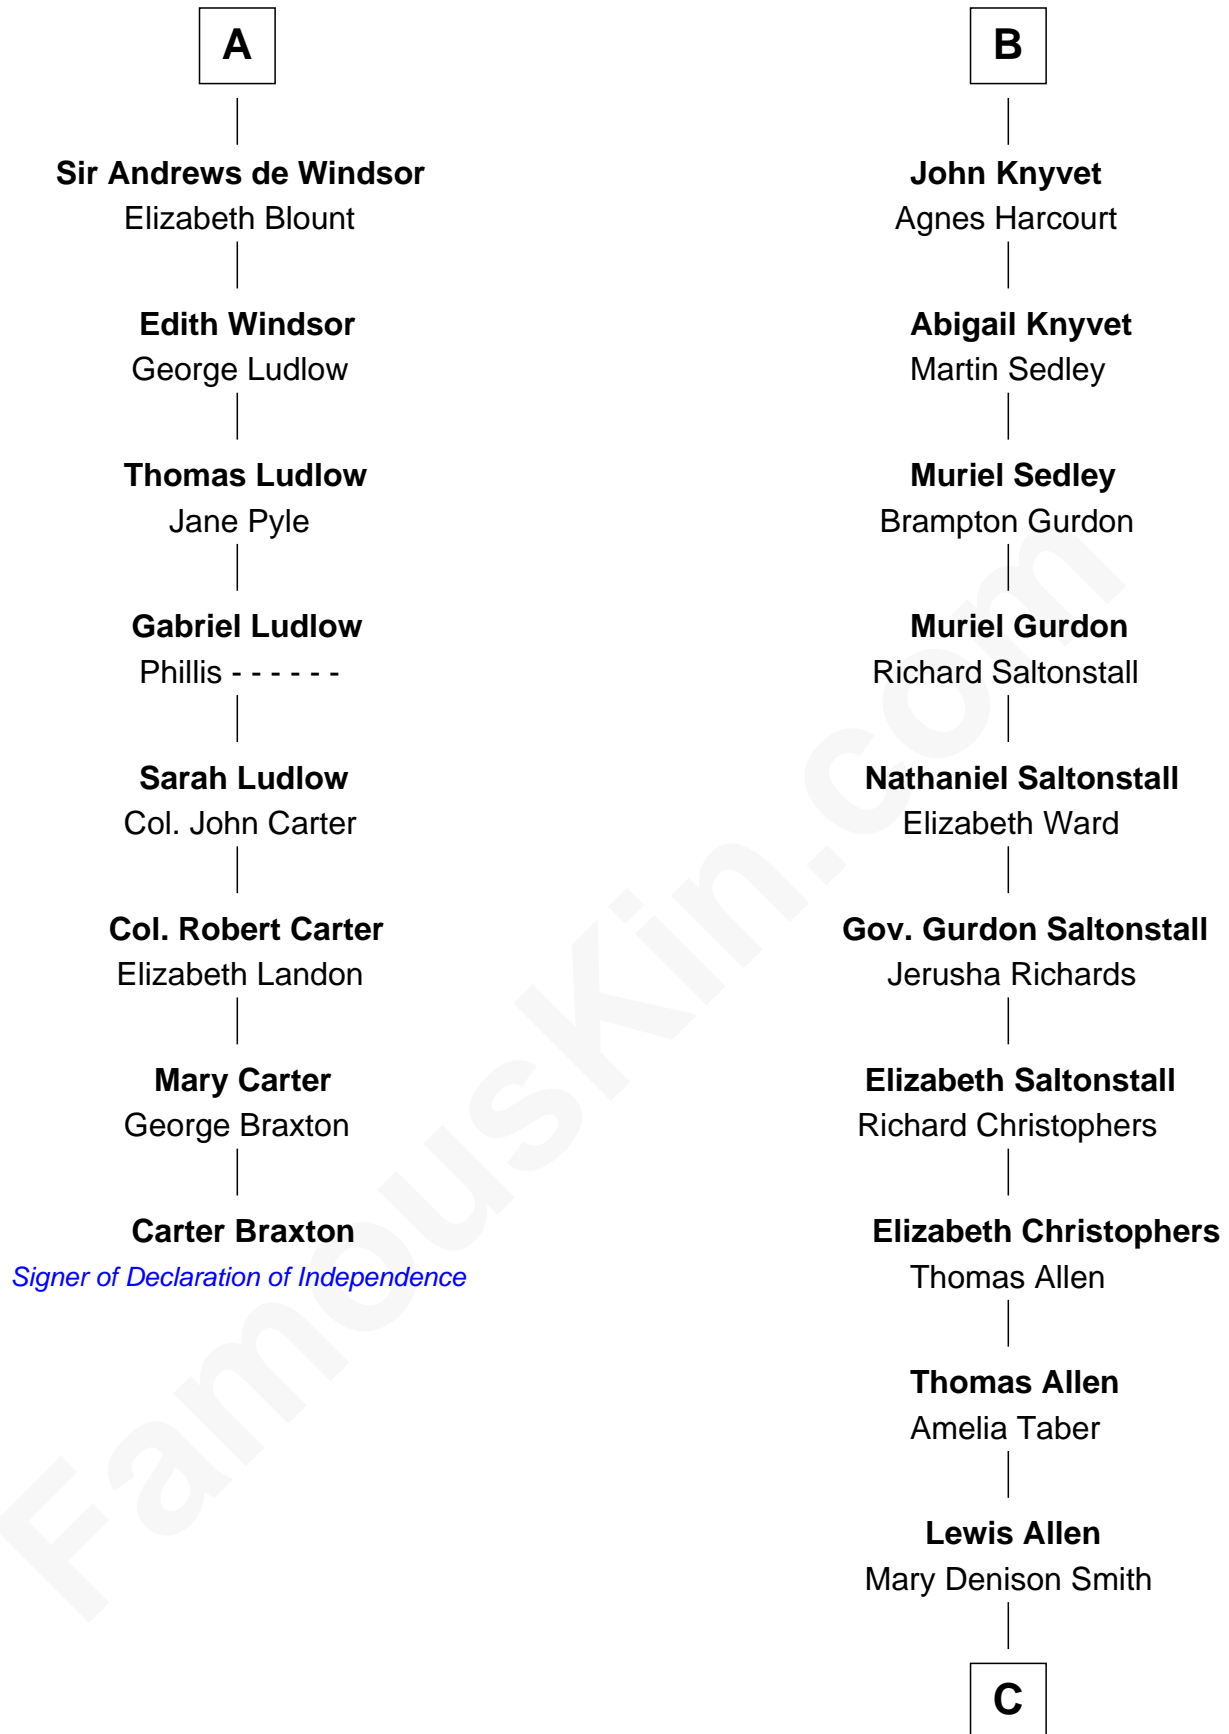

FamousKin.com

Relationship Chart of

Carter Braxton

Signer of the Declaration of Independence

14th cousin 7 times removed of

Ted Danson

TV Actor - "Cheers", "CSI"

C

Thomas Humphrey Cushing Allen

Jane Deverdier Woodruff

William Mercer Allen

Virginia Reakirt Thompson

Anna Louise Allen

Edward Bridge Danson

Edward Bridge Danson

Jessica Harriet MacMaster