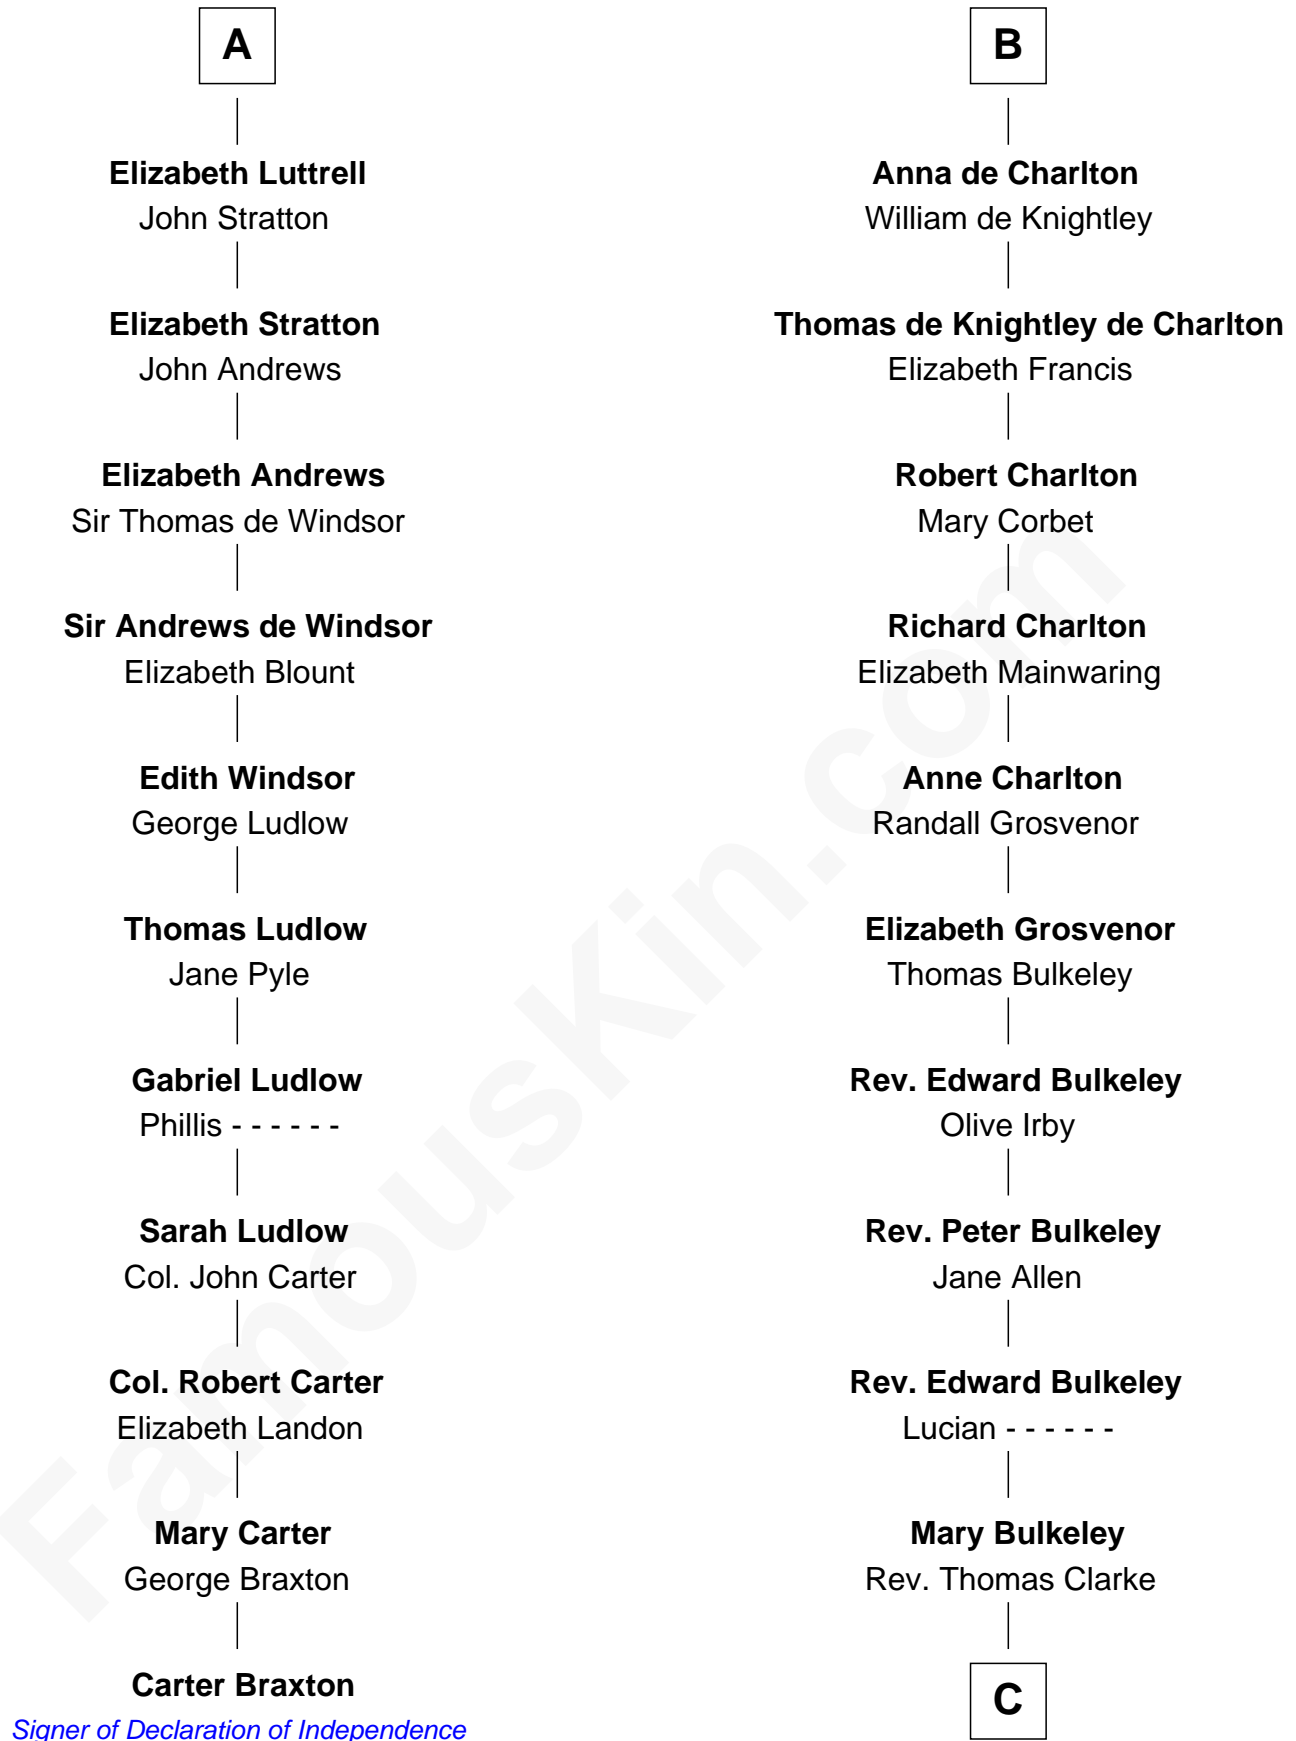

## Relationship Chart of

### Carter Braxton

*Signer of the Declaration of Independence*

17th cousin 2 times removed of

### John Hancock

*Signer of the Declaration of Independence*

**C**

**Elizabeth Clarke**

John Hancock

**Rev. John Hancock**

Mary Hawke

**John Hancock**