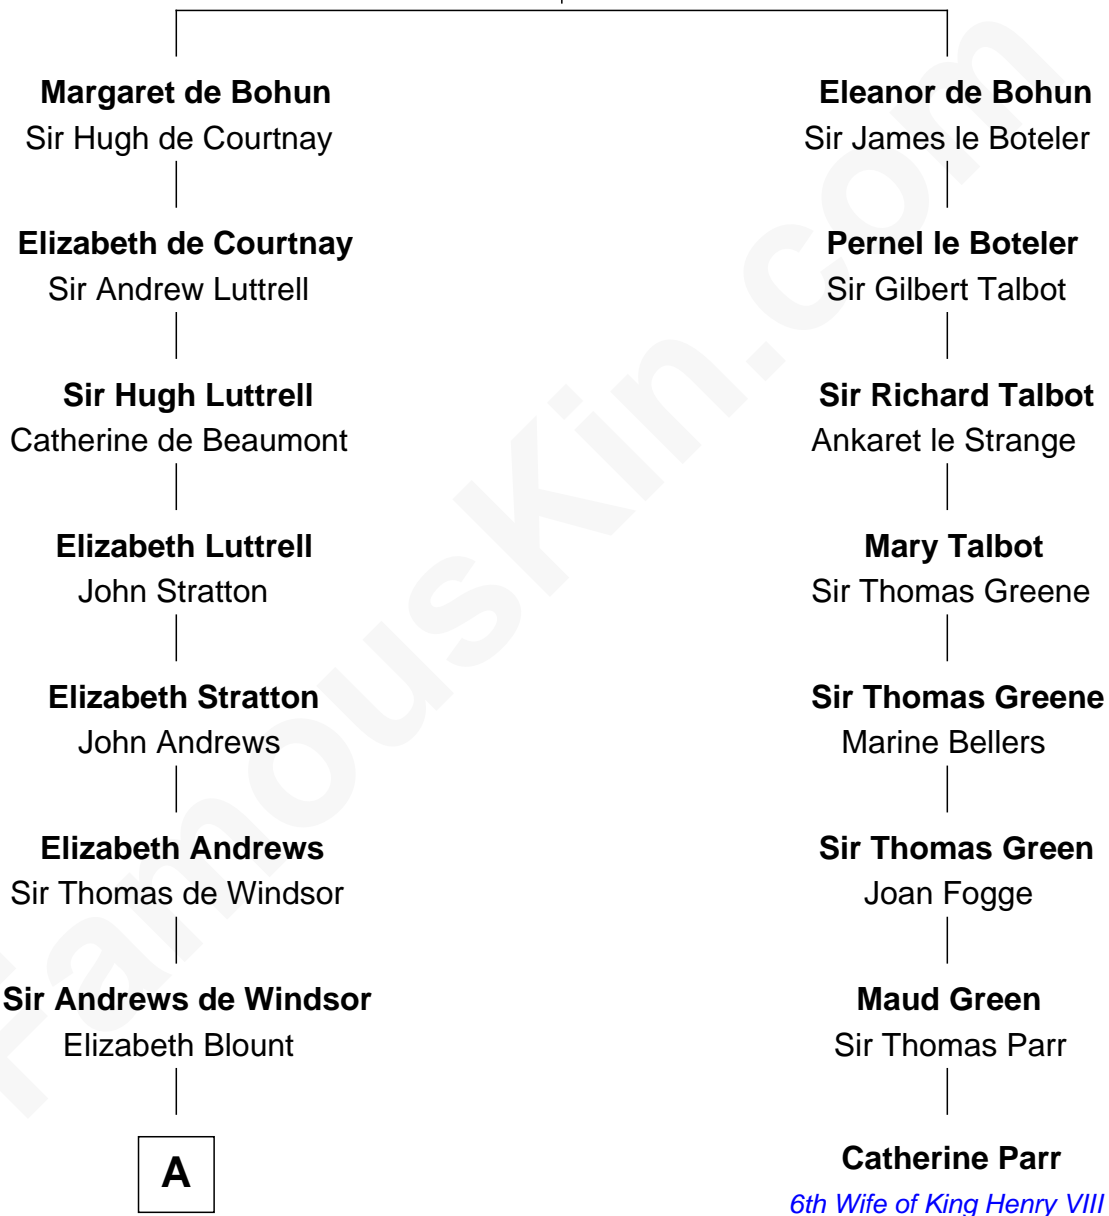

FamousKin.com

Relationship Chart of

Carter Braxton

Signer of the Declaration of Independence

7th cousin 6 times removed of

Catherine Parr

6th Wife of King Henry VIII

Humphrey de Bohun
Elizabeth Plantagenet

A

—
Edith Windsor
George Ludlow

—
Thomas Ludlow
Jane Pyle

—
Gabriel Ludlow
Phillis -----

—
Sarah Ludlow
Col. John Carter

—
Col. Robert Carter
Elizabeth Landon

—
Mary Carter
George Braxton

—
Carter Braxton