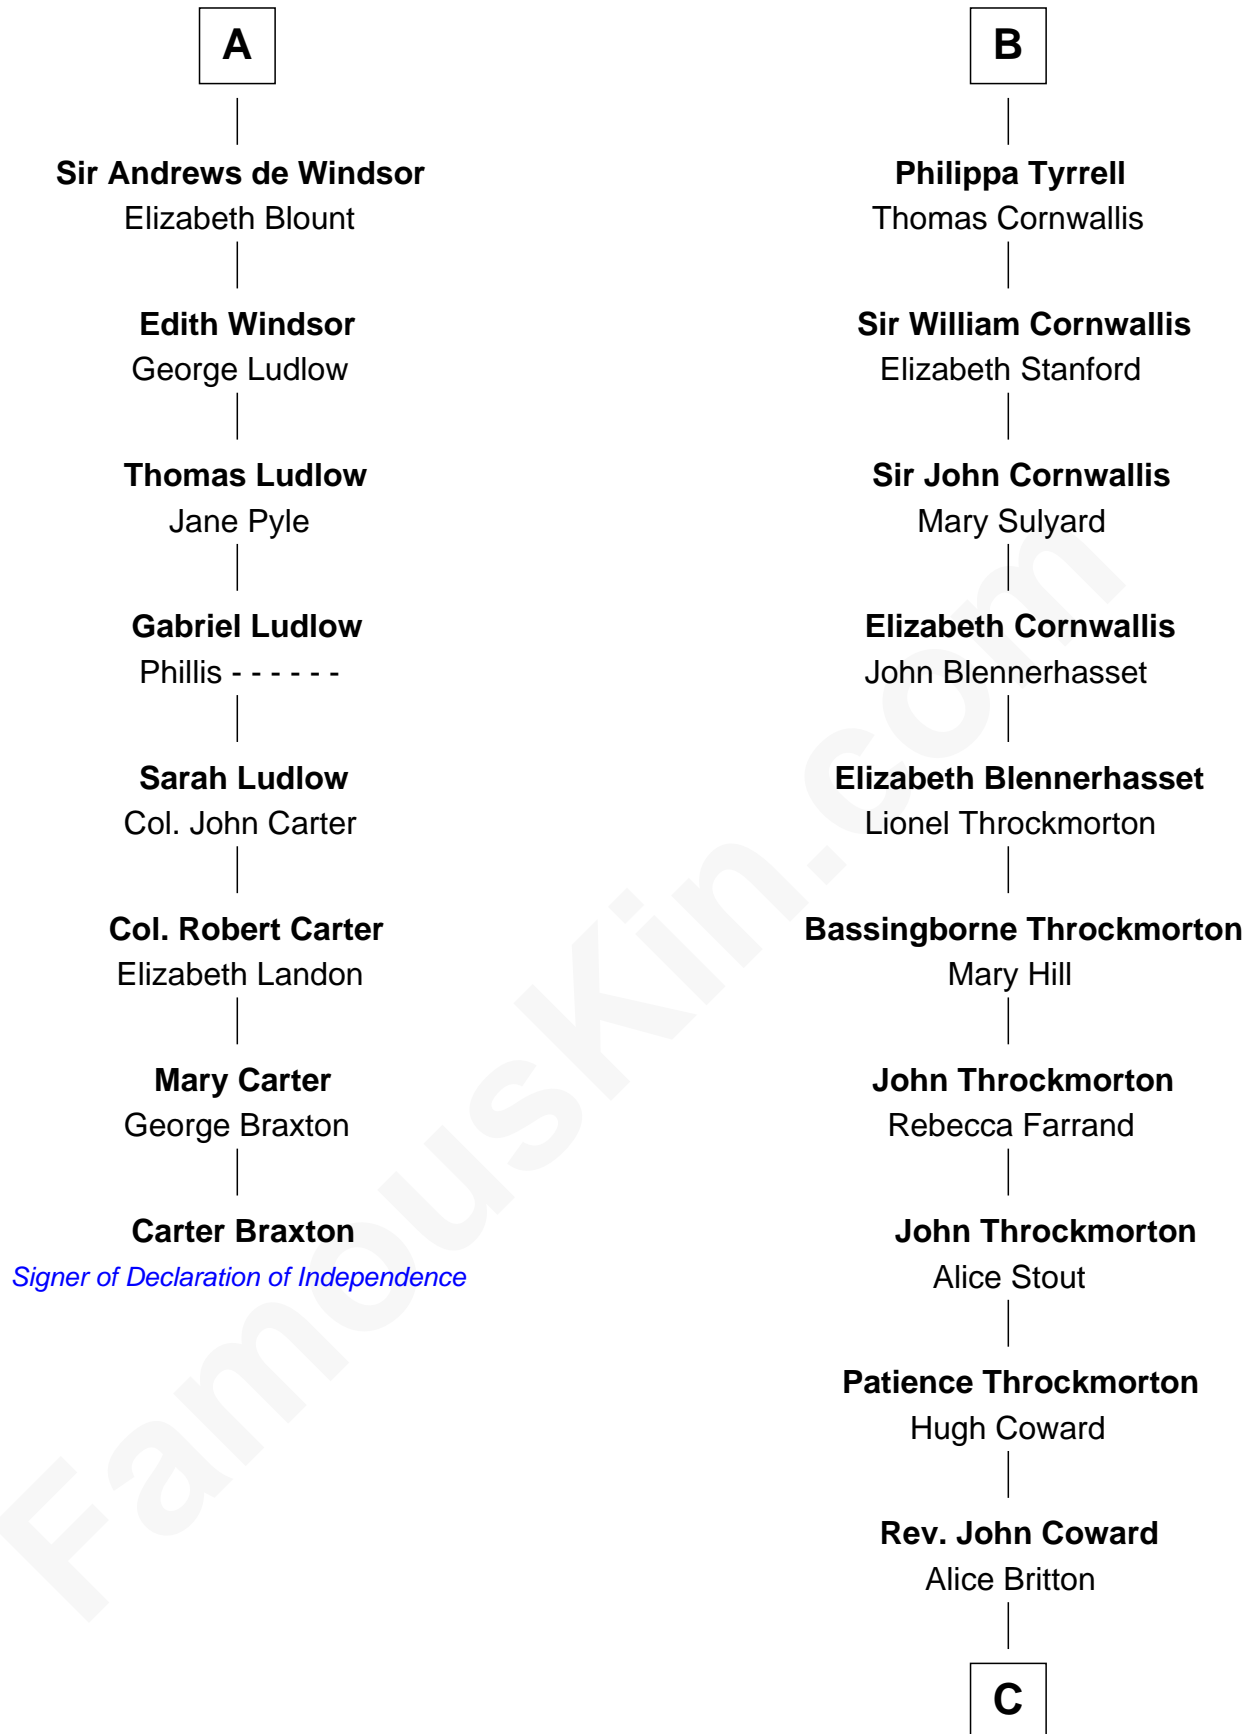

## Relationship Chart of

### Carter Braxton

*Signer of the Declaration of Independence*

**14th cousin 6 times removed of**

### General James Longstreet

*Confederate Army - U.S. Civil War*

C

**Deliverance Coward**

James FitzRandolph

**Hannah FitzRandolph**

William Longstreet

**James Longstreet**