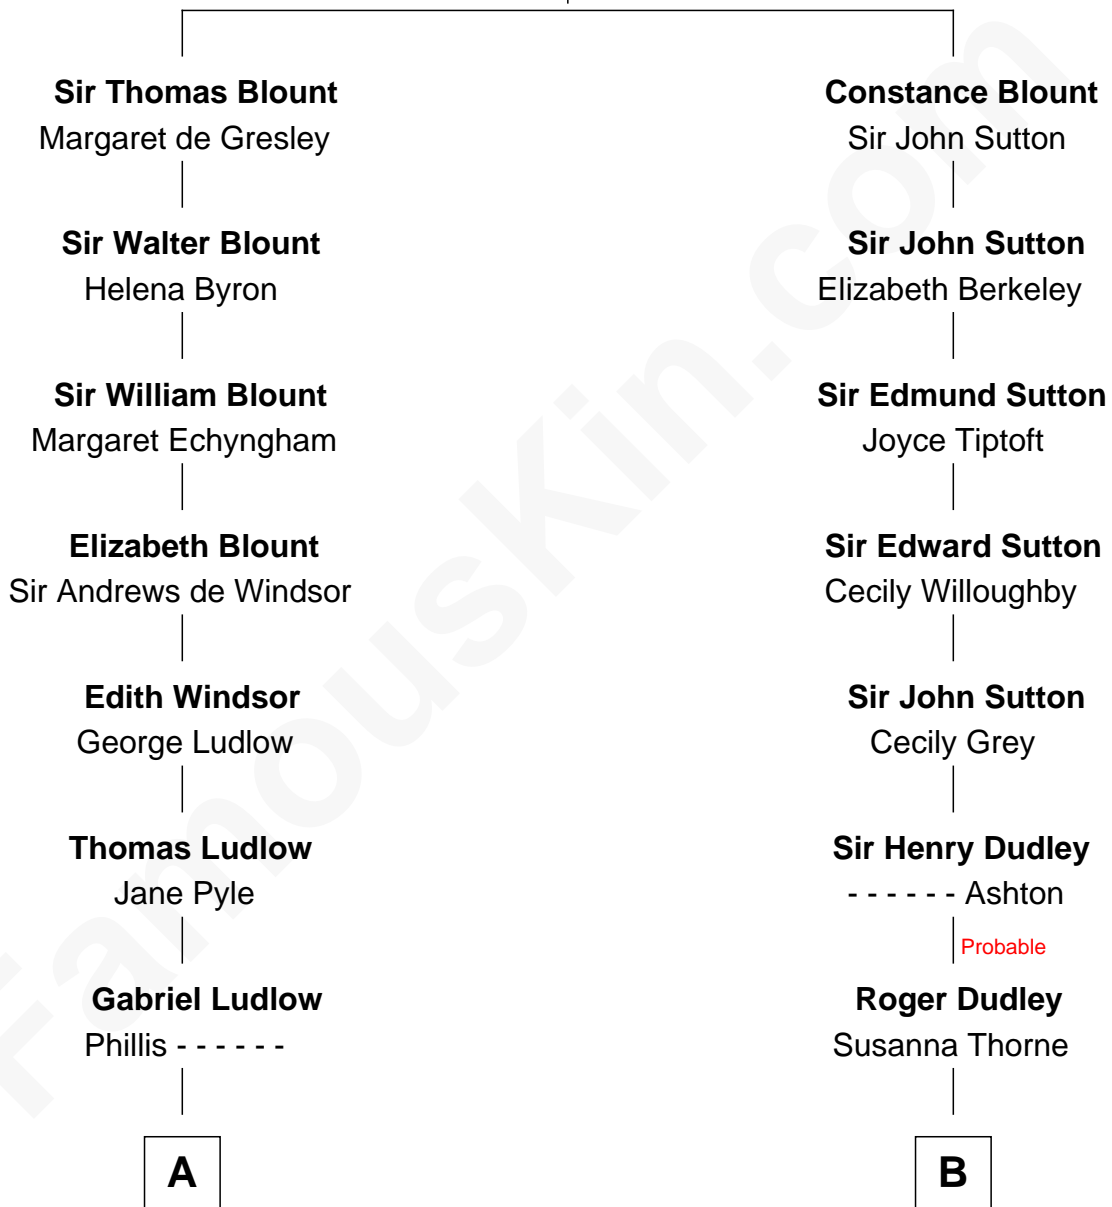

## Relationship Chart of

### Carter Braxton

*Signer of the Declaration of Independence*

10th cousin 6 times removed of

**John Kerry**

*68th U.S. Secretary of State*

**Sir Walter Blount**

Sancha de Ayala

**A**

**Sarah Ludlow**  
Col. John Carter

**Col. Robert Carter**  
Elizabeth Landon

**Mary Carter**  
George Braxton

**Carter Braxton**

*Signer of Declaration of Independence*

**B**

**Gov. Thomas Dudley**  
Katherine Deighton