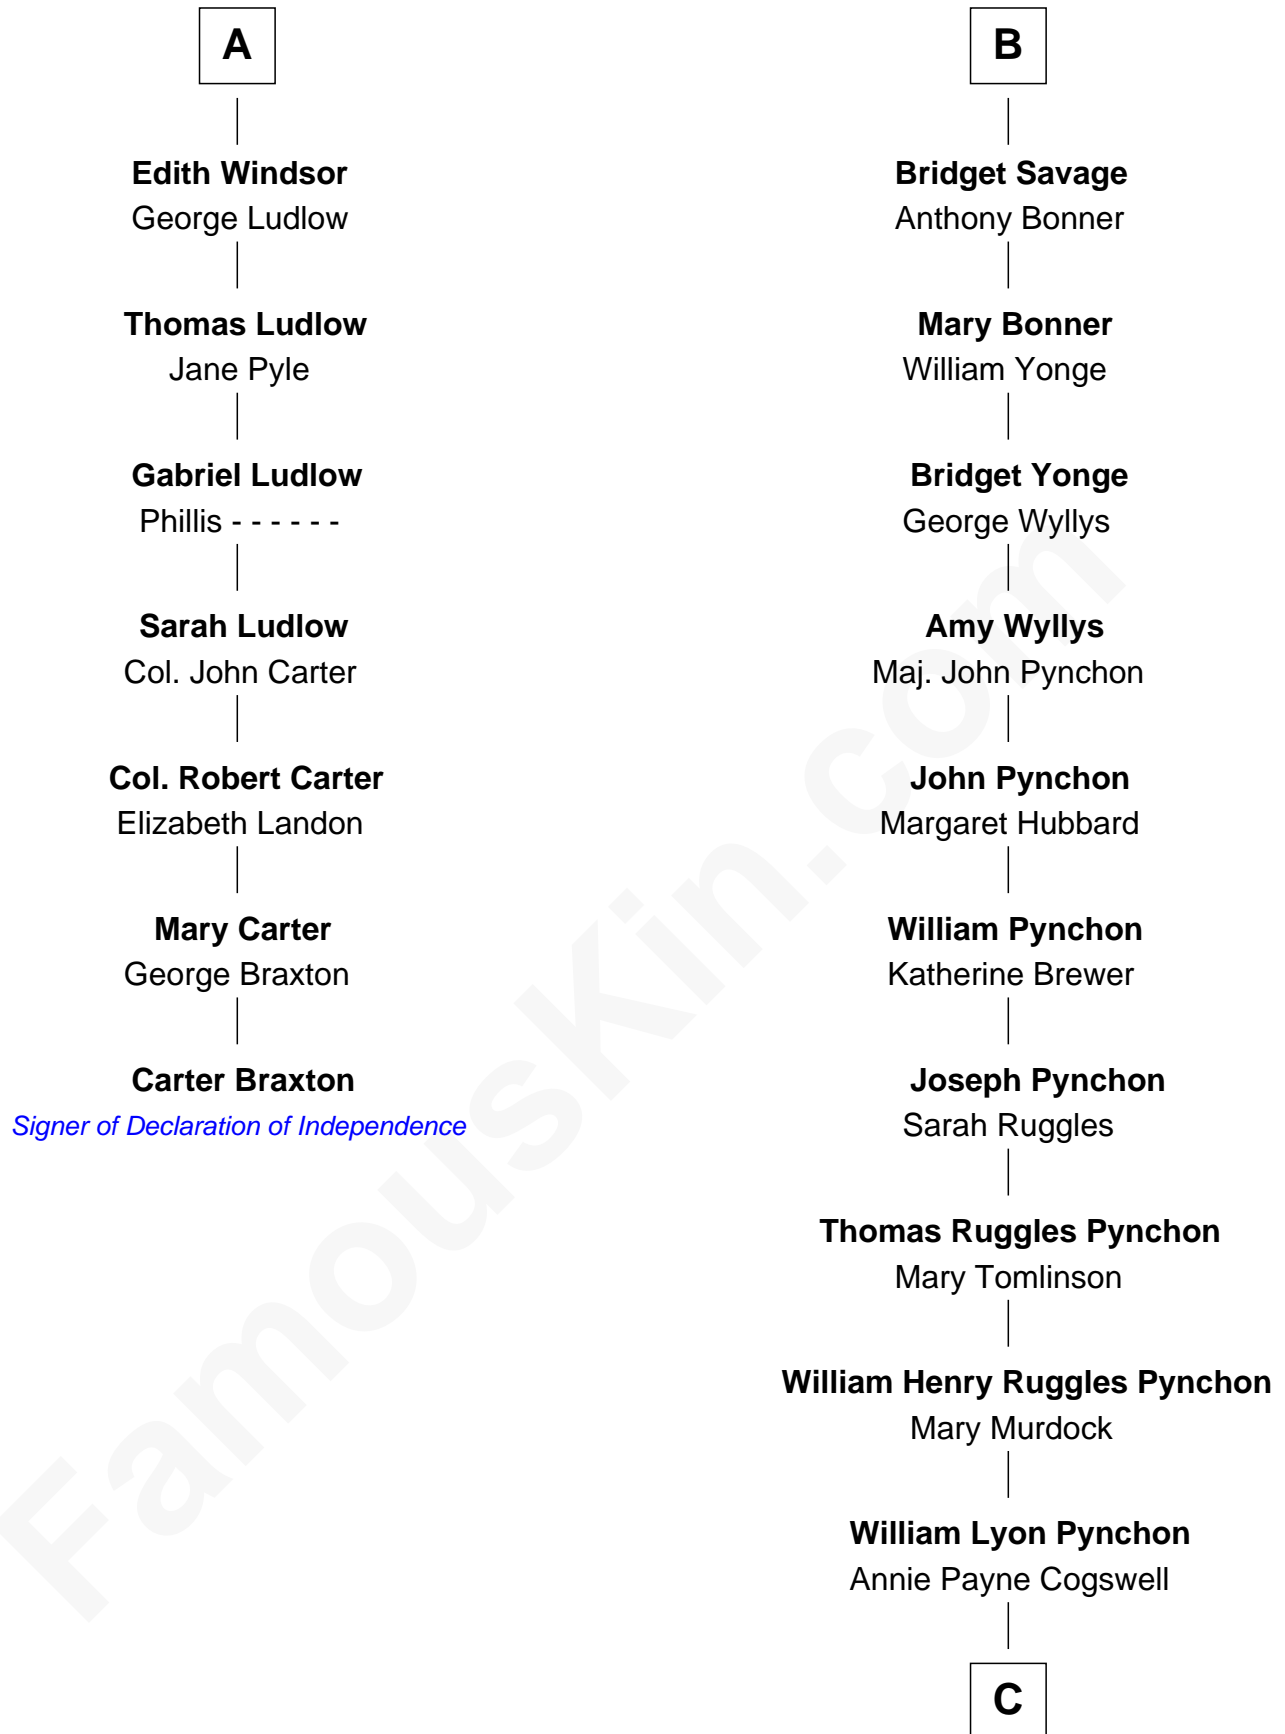

## Relationship Chart of

### Carter Braxton

*Signer of the Declaration of Independence*

13th cousin 6 times removed of

**Thomas Pynchon**  
*American Novelist*

**Humphrey de Bohun**  
Elizabeth Plantagenet

C

William Henry Chichele Pynchon