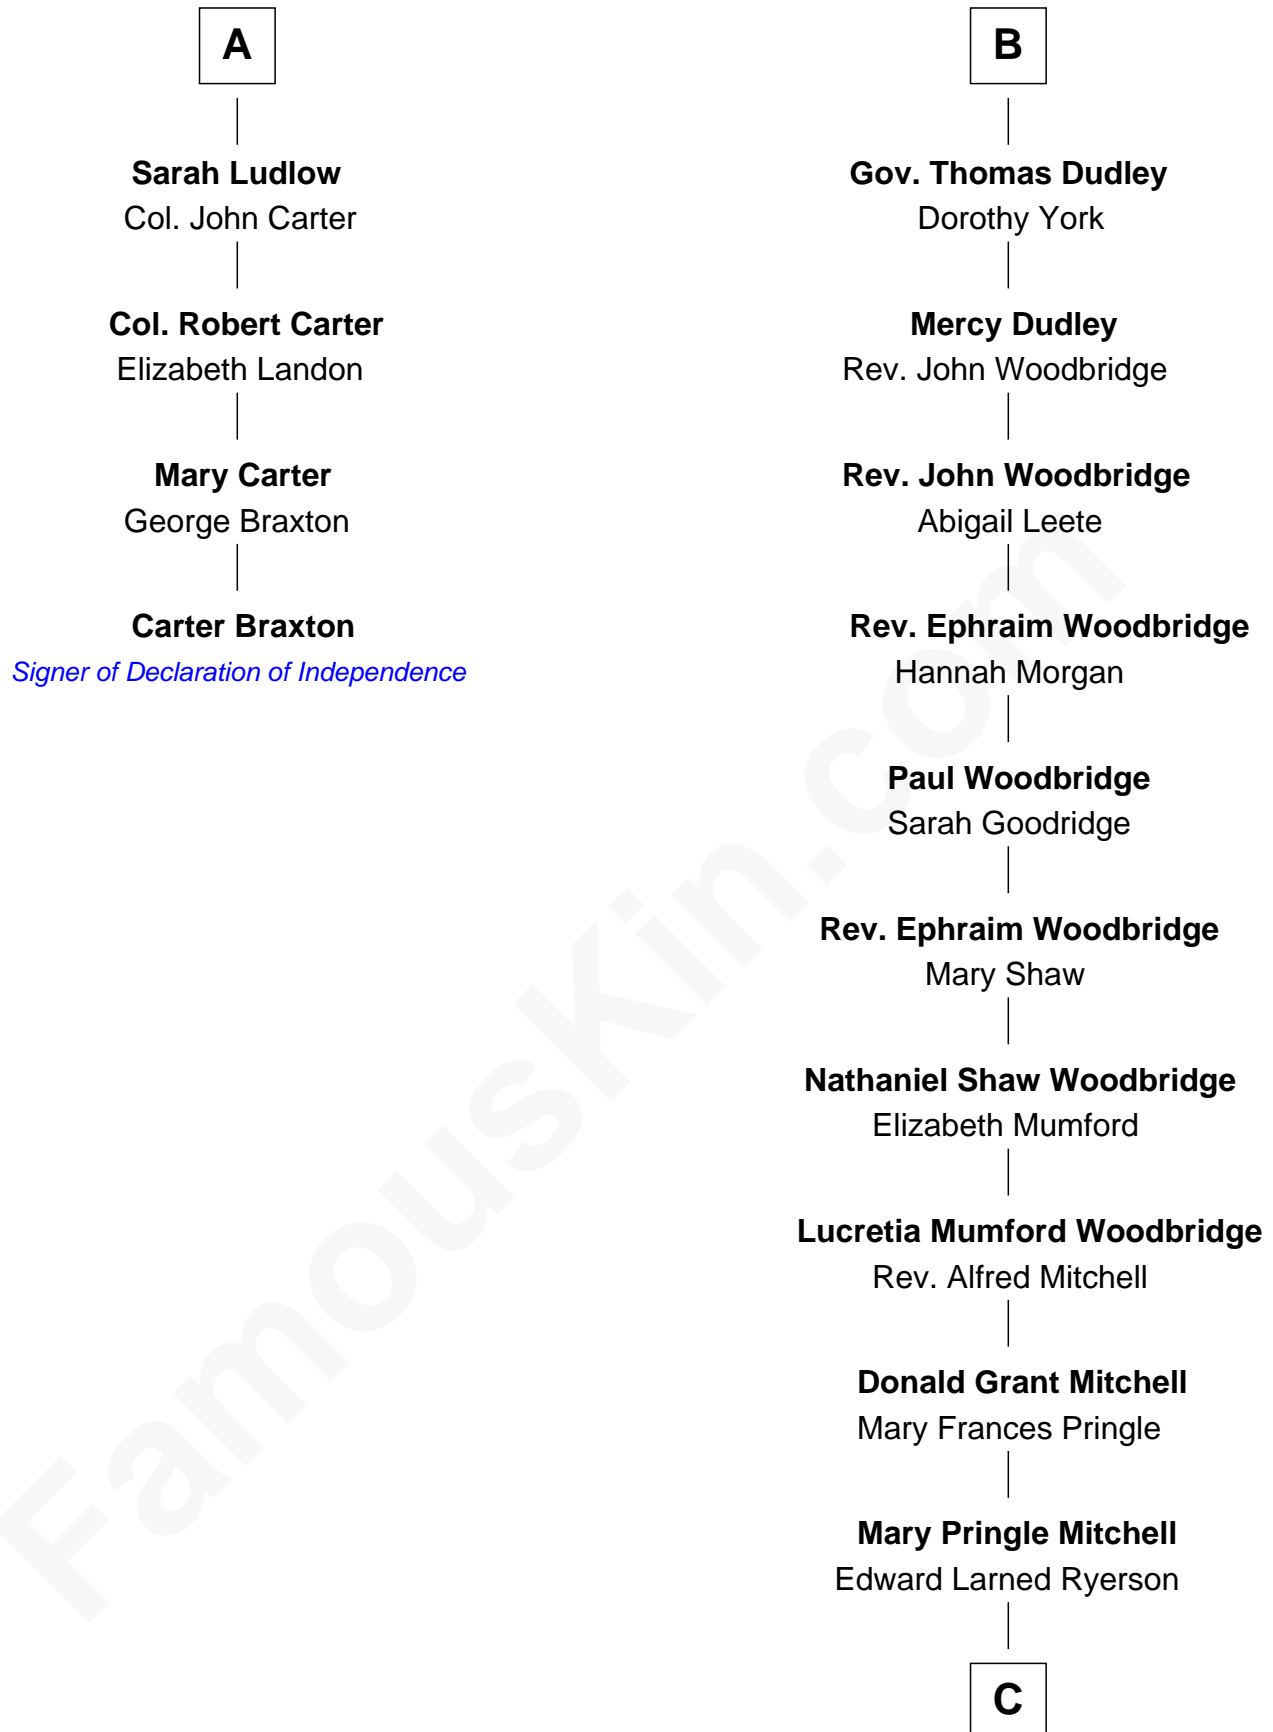

FamousKin.com

Relationship Chart of

Carter Braxton

Signer of the Declaration of Independence

10th cousin 10 times removed of

Paget Brewster
TV Actress

Sir Walter Blount
Sancha de Ayala

C

Donald Mitchell Ryerson

Isabelle McGenniss

Joan Ryerson

George Washington Wales Brewster

Galen Brewster

Hathaway Tew

Paget Brewster

TV Actress