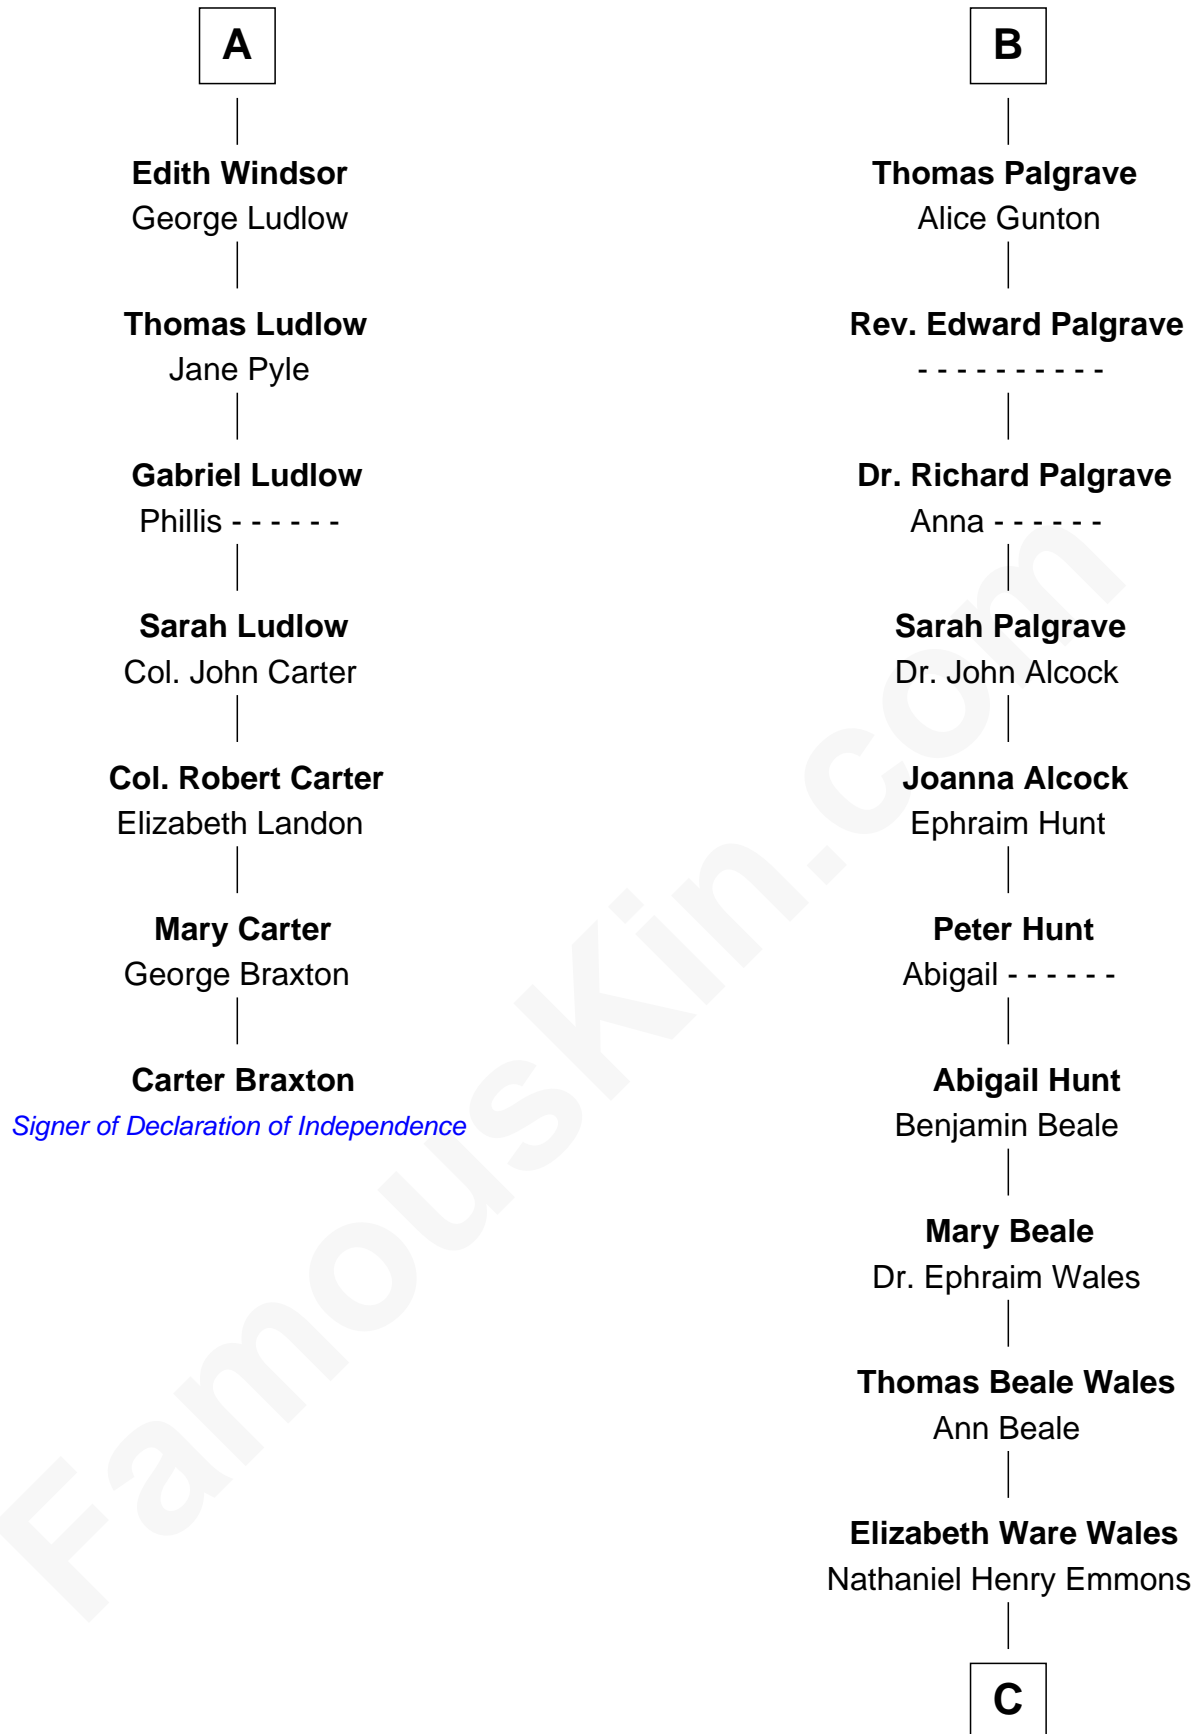

## Relationship Chart of

### Carter Braxton

*Signer of the Declaration of Independence*

13th cousin 8 times removed of

**Paget Brewster**  
*TV Actress*

**Humphrey de Bohun**  
Elizabeth Plantagenet

**C**

**Ann Wales Emmons**

Benjamin Brewster

**Dr. George Washington Wales Brewster**

Ellen Mackenzie Hodge

**George Washington Wales Brewster**

Joan Ryerson

**Galen Brewster**

Hathaway Tew

**Paget Brewster**

*TV Actress*