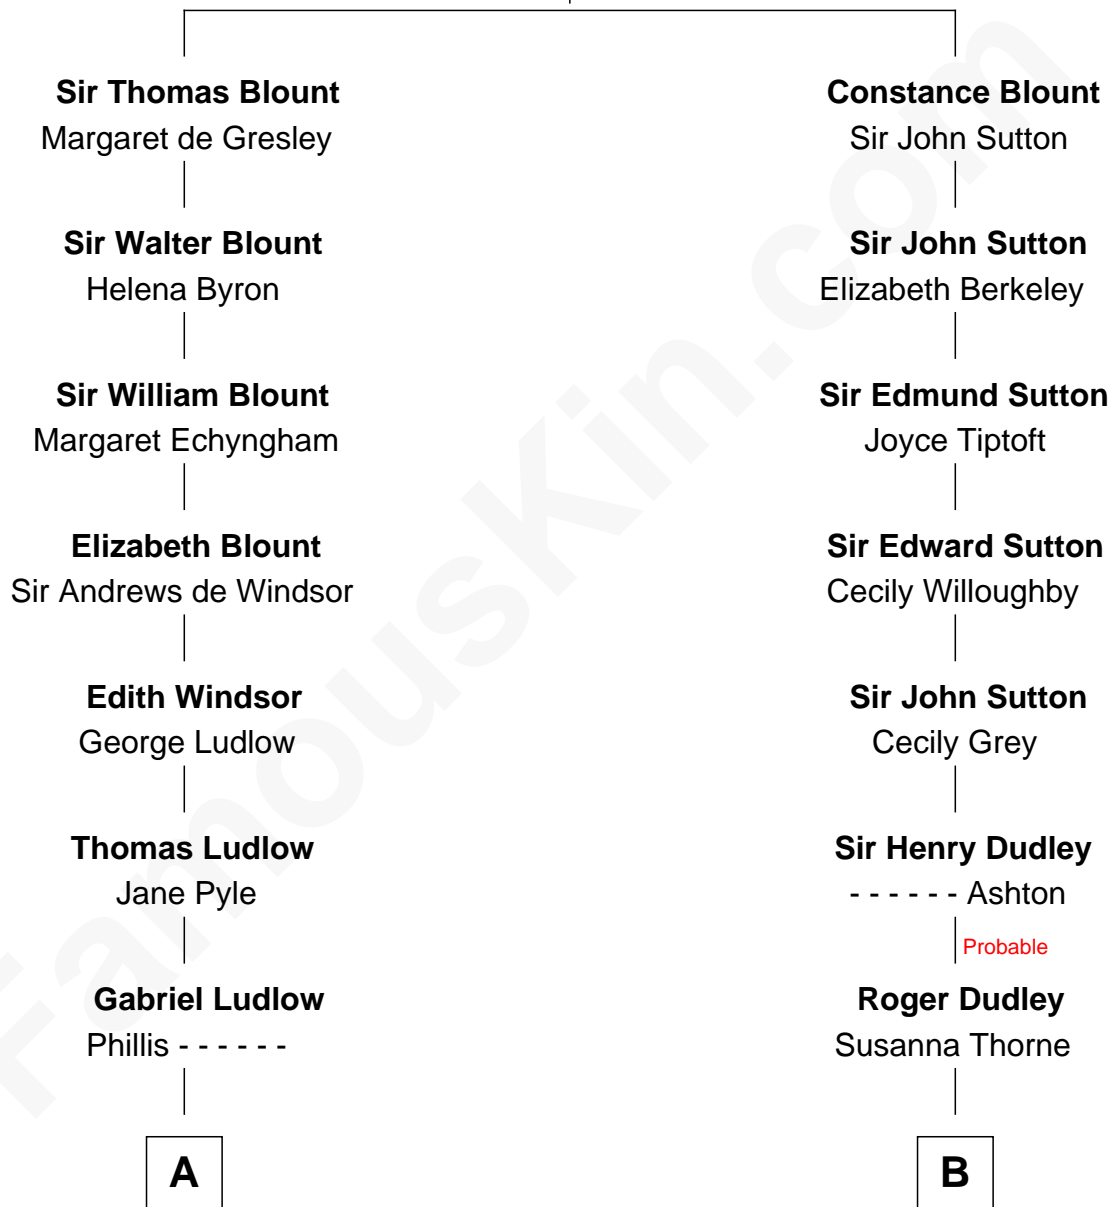

## Relationship Chart of

### Carter Braxton

*Signer of the Declaration of Independence*

10th cousin 7 times removed of

**James Sherman**

*27th U.S. Vice-President*

**Sir Walter Blount**

Sancha de Ayala

**A**

**Sarah Ludlow**  
Col. John Carter

**Col. Robert Carter**  
Elizabeth Landon

**Mary Carter**  
George Braxton

**Carter Braxton**

*Signer of Declaration of Independence*

**B**

**Gov. Thomas Dudley**  
Dorothy York