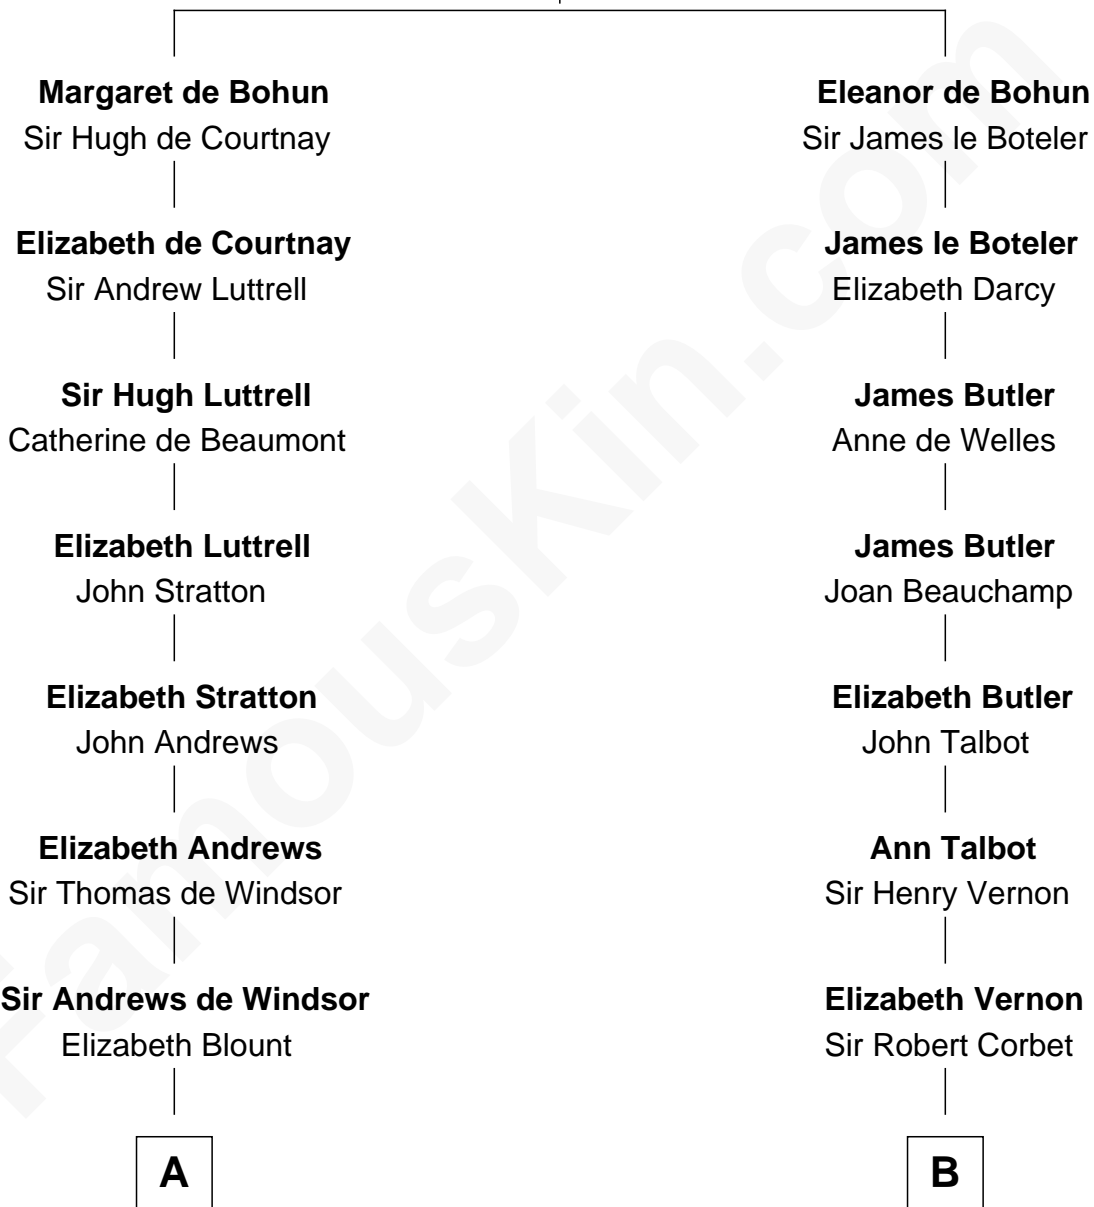

## Relationship Chart of

### Carter Braxton

*Signer of the Declaration of Independence*

**13th cousin 7 times removed of**

**Allen Dulles**

*5th Director of the C.I.A.*

**Humphrey de Bohun**  
Elizabeth Plantagenet

C

Harriet Wadsworth Lathrop