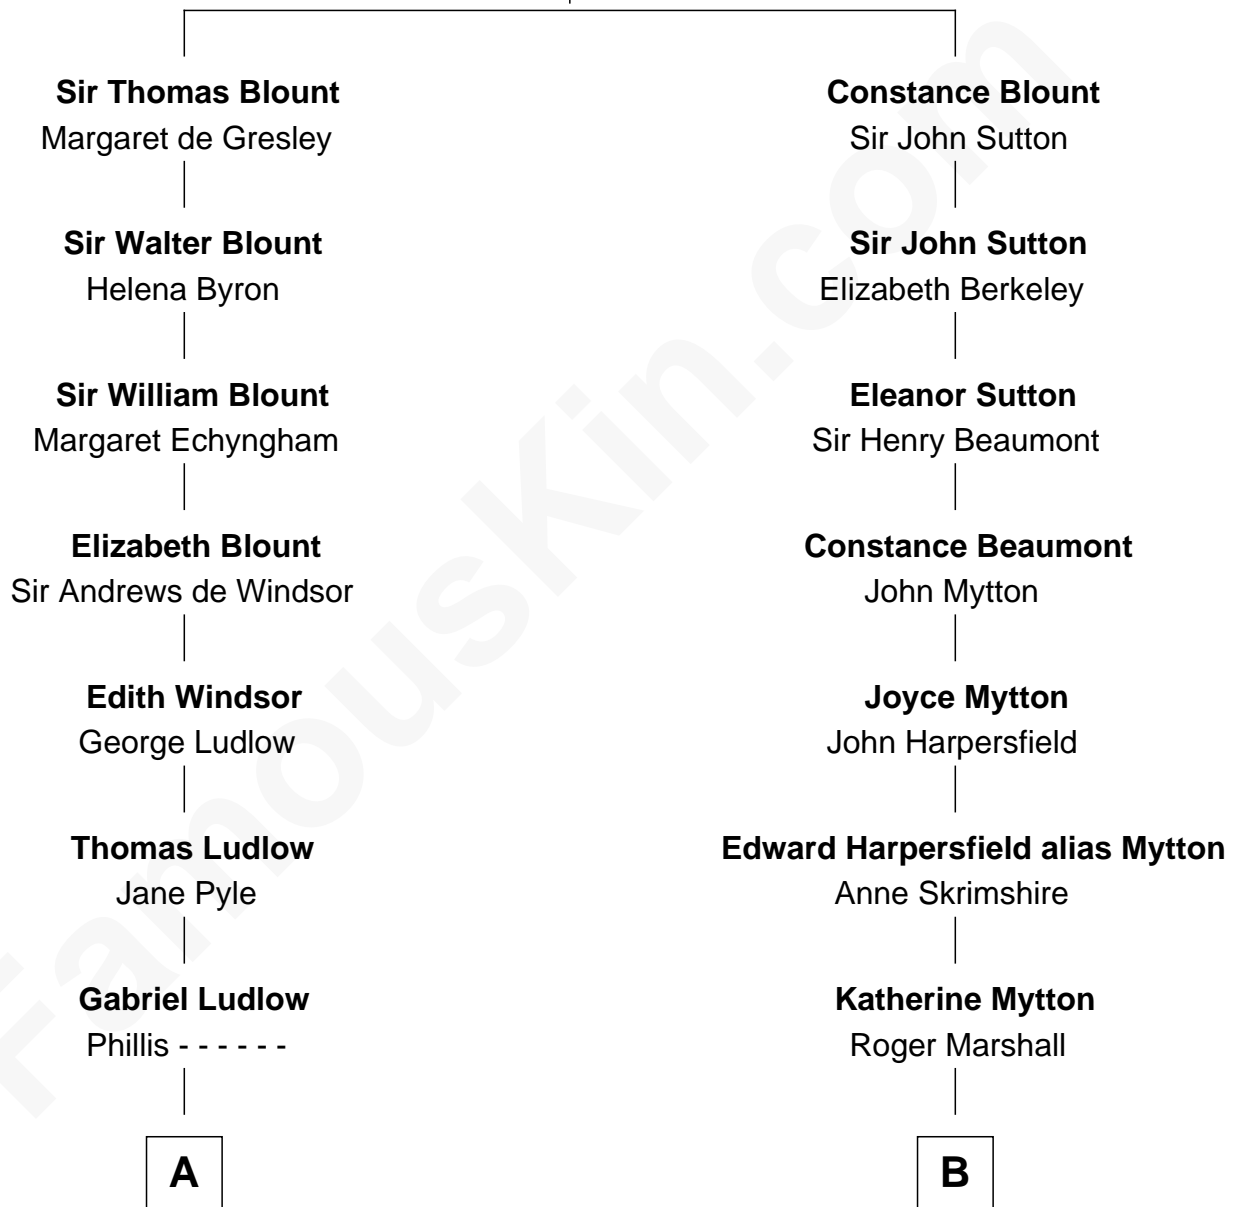

## Relationship Chart of

### Carter Braxton

*Signer of the Declaration of Independence*

10th cousin 9 times removed of

### Chevy Chase

*Comedian, Actor and Writer*

**Sir Walter Blount**

Sancha de Ayala

**C**

**Edward Leigh Chase**

Mabel Penrose Tinsley

**Edward Tinsley Chase**