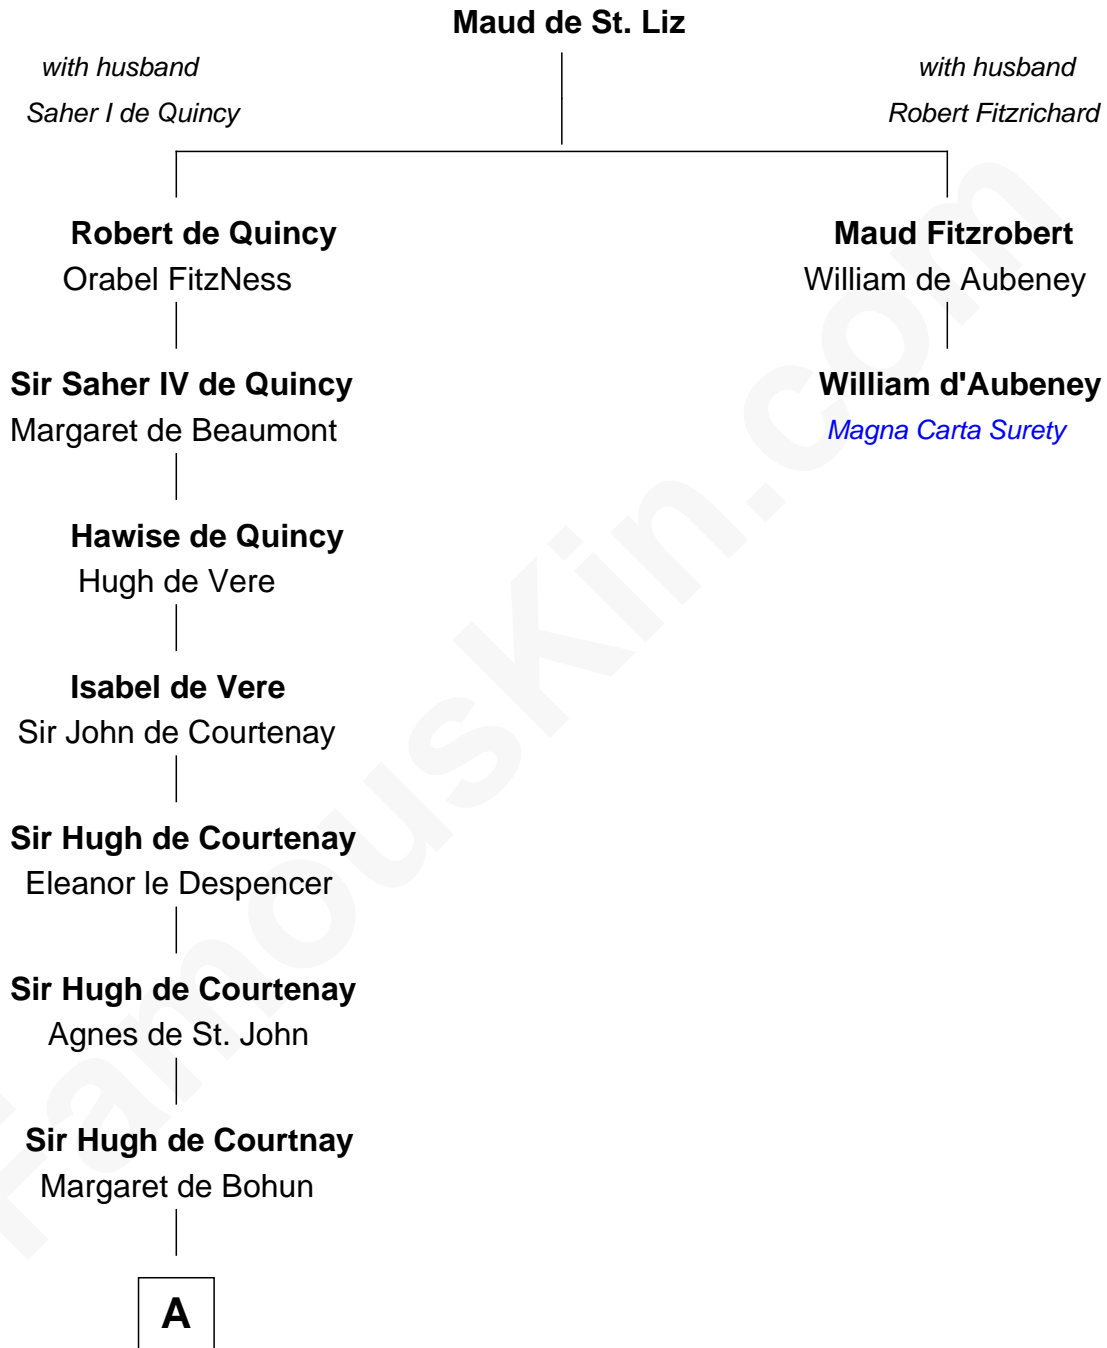

# FamousKin.com

## Relationship Chart of

### Carter Braxton

*Signer of the Declaration of Independence*

1st cousin 18 times removed of

**William d'Aubeny**  
*Magna Carta Surety*

**A**

**Elizabeth de Courtnay**

Sir Andrew Luttrell

**Sir Hugh Luttrell**