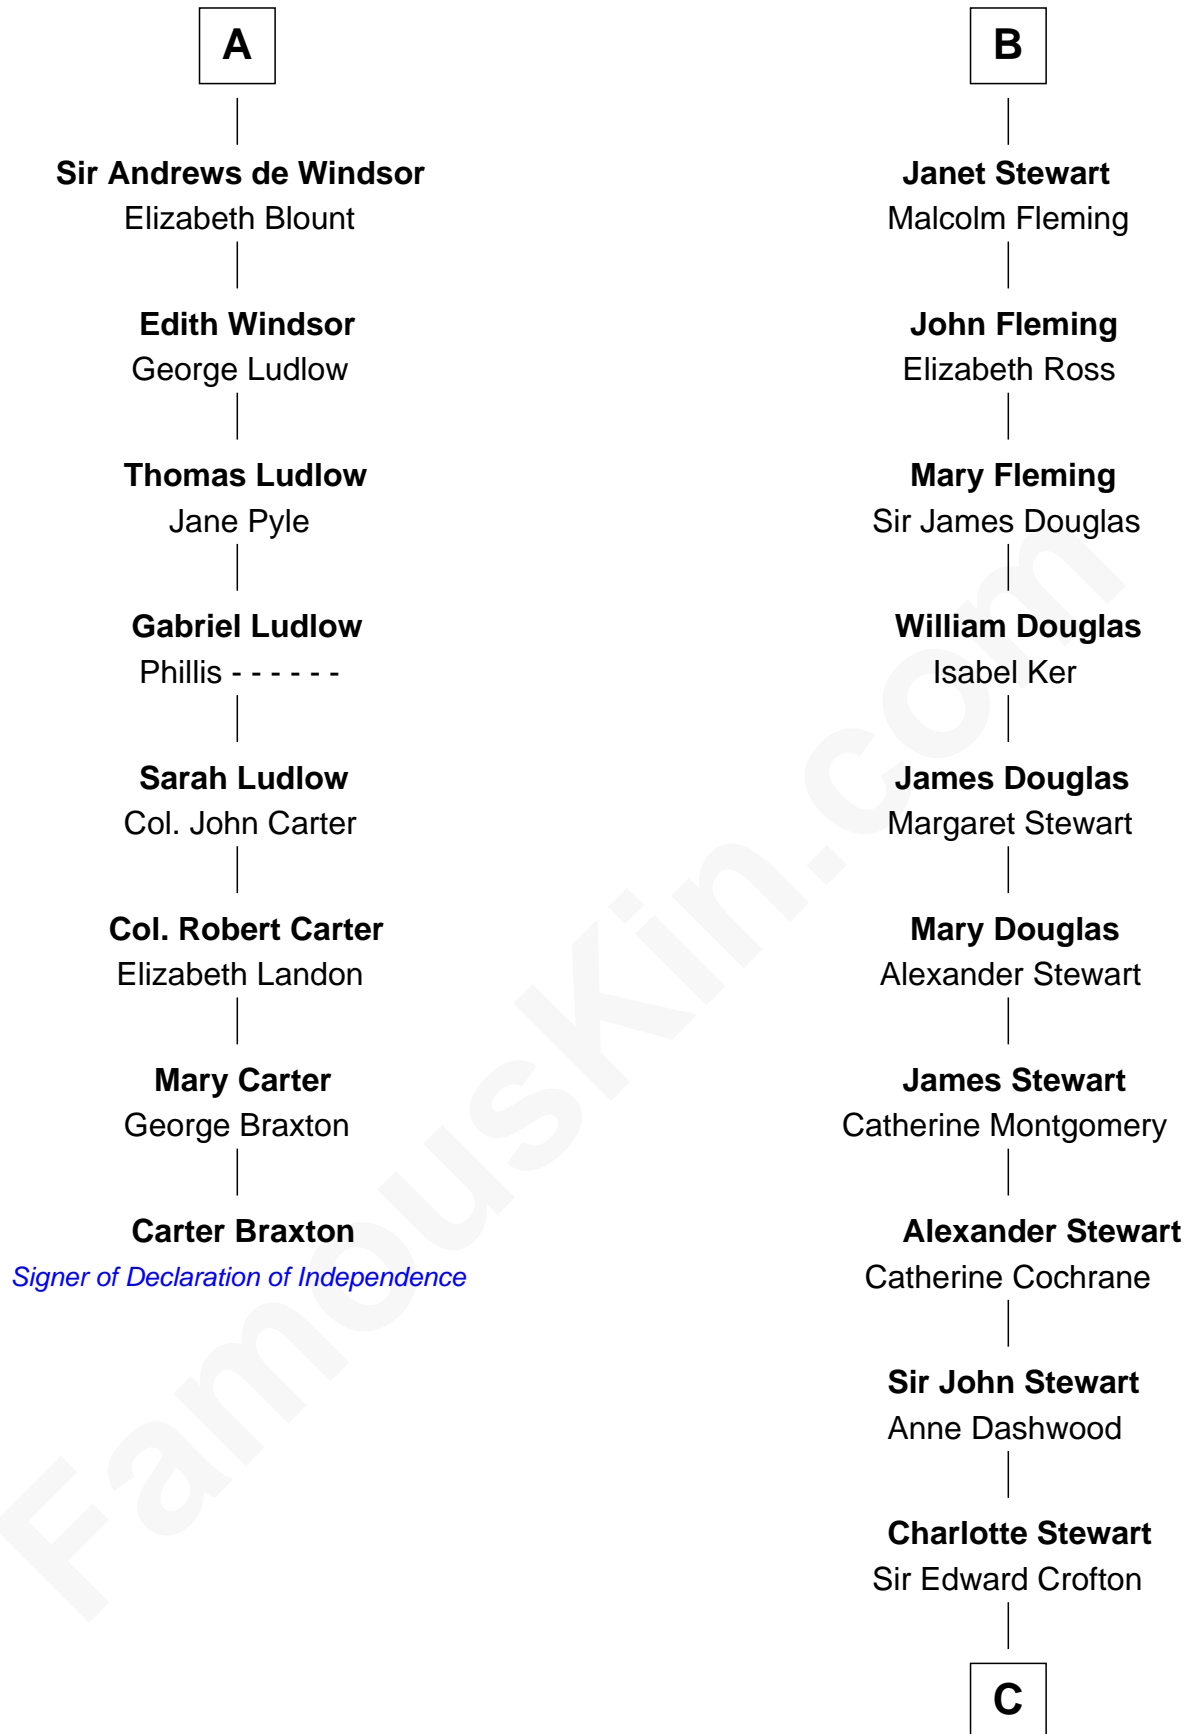

## Relationship Chart of

### Carter Braxton

Signer of the Declaration of Independence

14th cousin 7 times removed of

**Guy Ritchie**

British Filmmaker

C

**Frederica Crofton**

Hubert McLaughlin

**Vivian Guy Ouseley McLaughlin**

Edith Jane Martineau

**Doris Margaretta McLaughlin**

Stuart John Ritchie

**John Vivian Ritchie**

Amber Mary Parkinson

**Guy Ritchie**

*British Filmmaker*