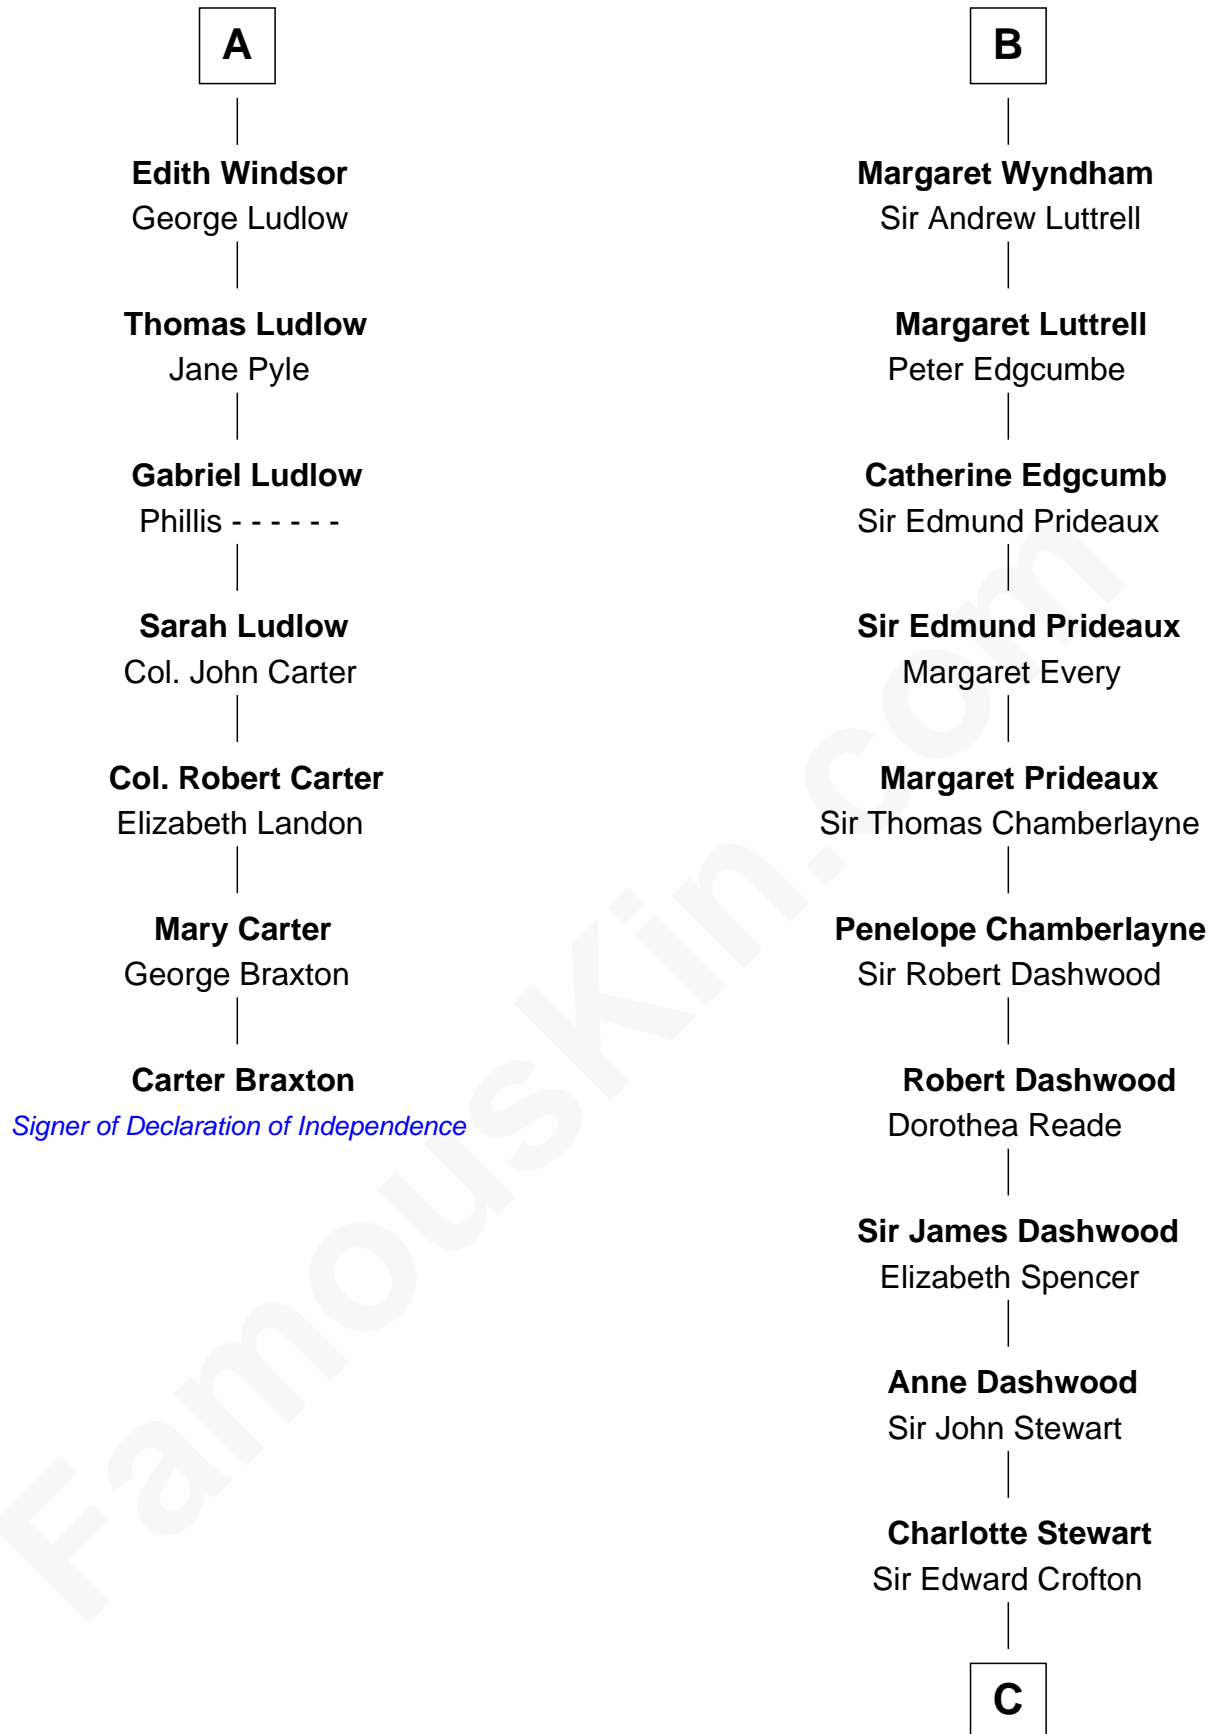

FamousKin.com

Relationship Chart of

Carter Braxton

Signer of the Declaration of Independence

13th cousin 8 times removed of

Guy Ritchie

British Filmmaker

Humphrey de Bohun

Elizabeth Plantagenet

C

Frederica Crofton

Hubert McLaughlin

Vivian Guy Ouseley McLaughlin

Edith Jane Martineau

Doris Margaretta McLaughlin

Stuart John Ritchie