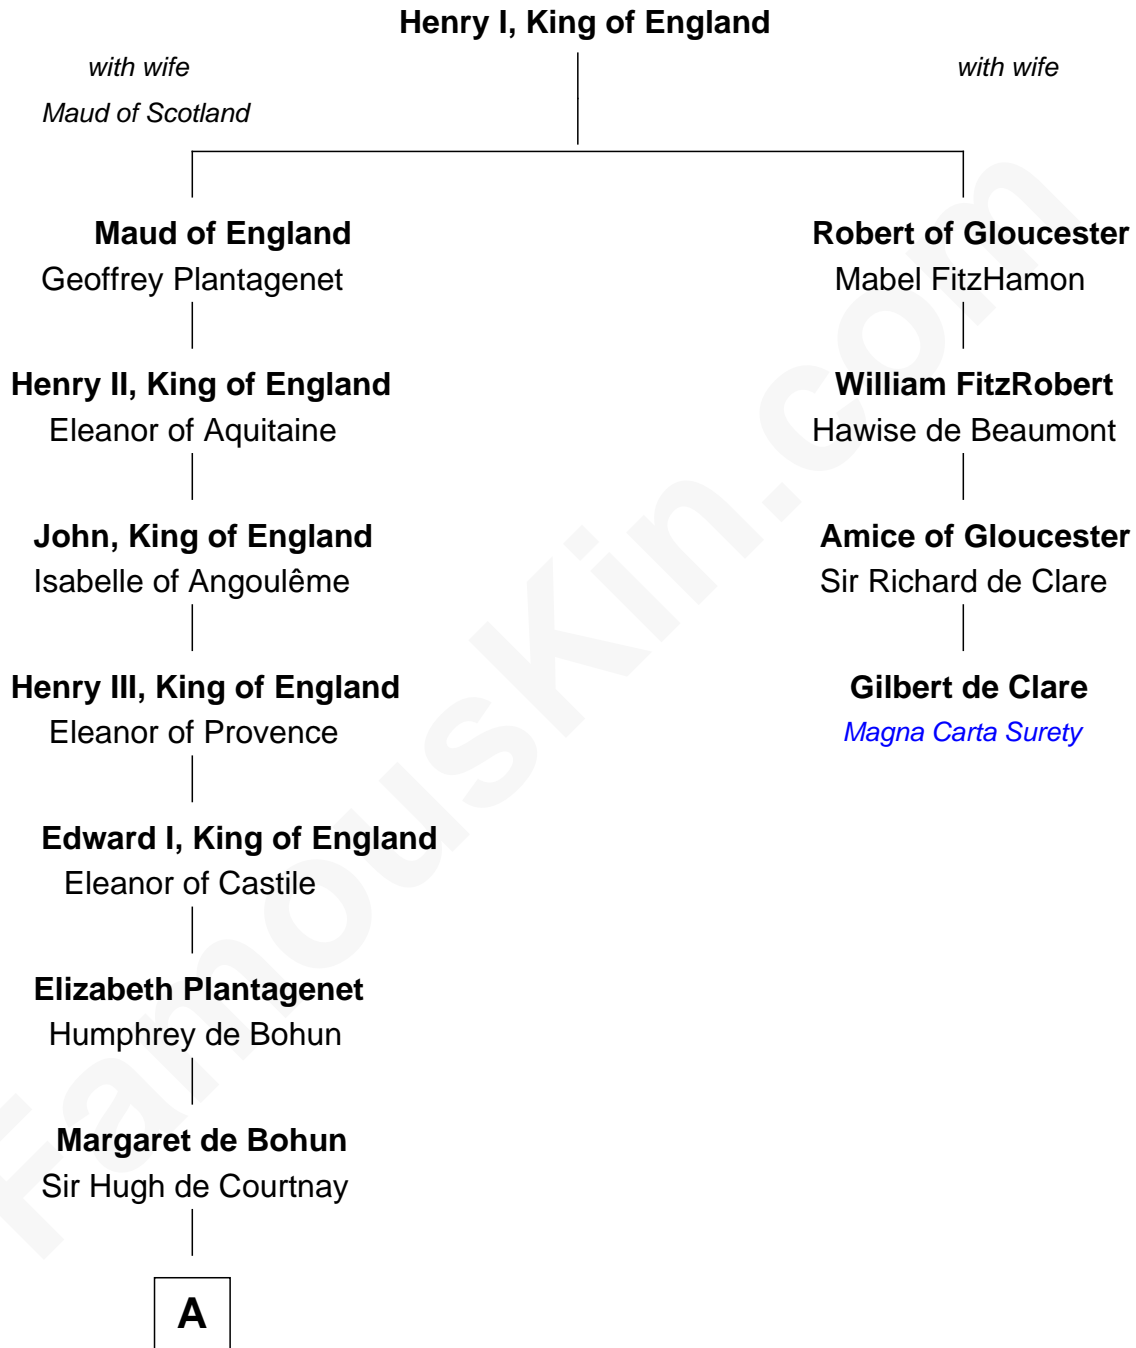

# FamousKin.com

## Relationship Chart of

### Carter Braxton

Signer of the Declaration of Independence

3rd cousin 16 times removed of

**Gilbert de Clare**  
Magna Carta Surety

**A**

**Elizabeth de Courtnay**

Sir Andrew Luttrell

**Sir Hugh Luttrell**