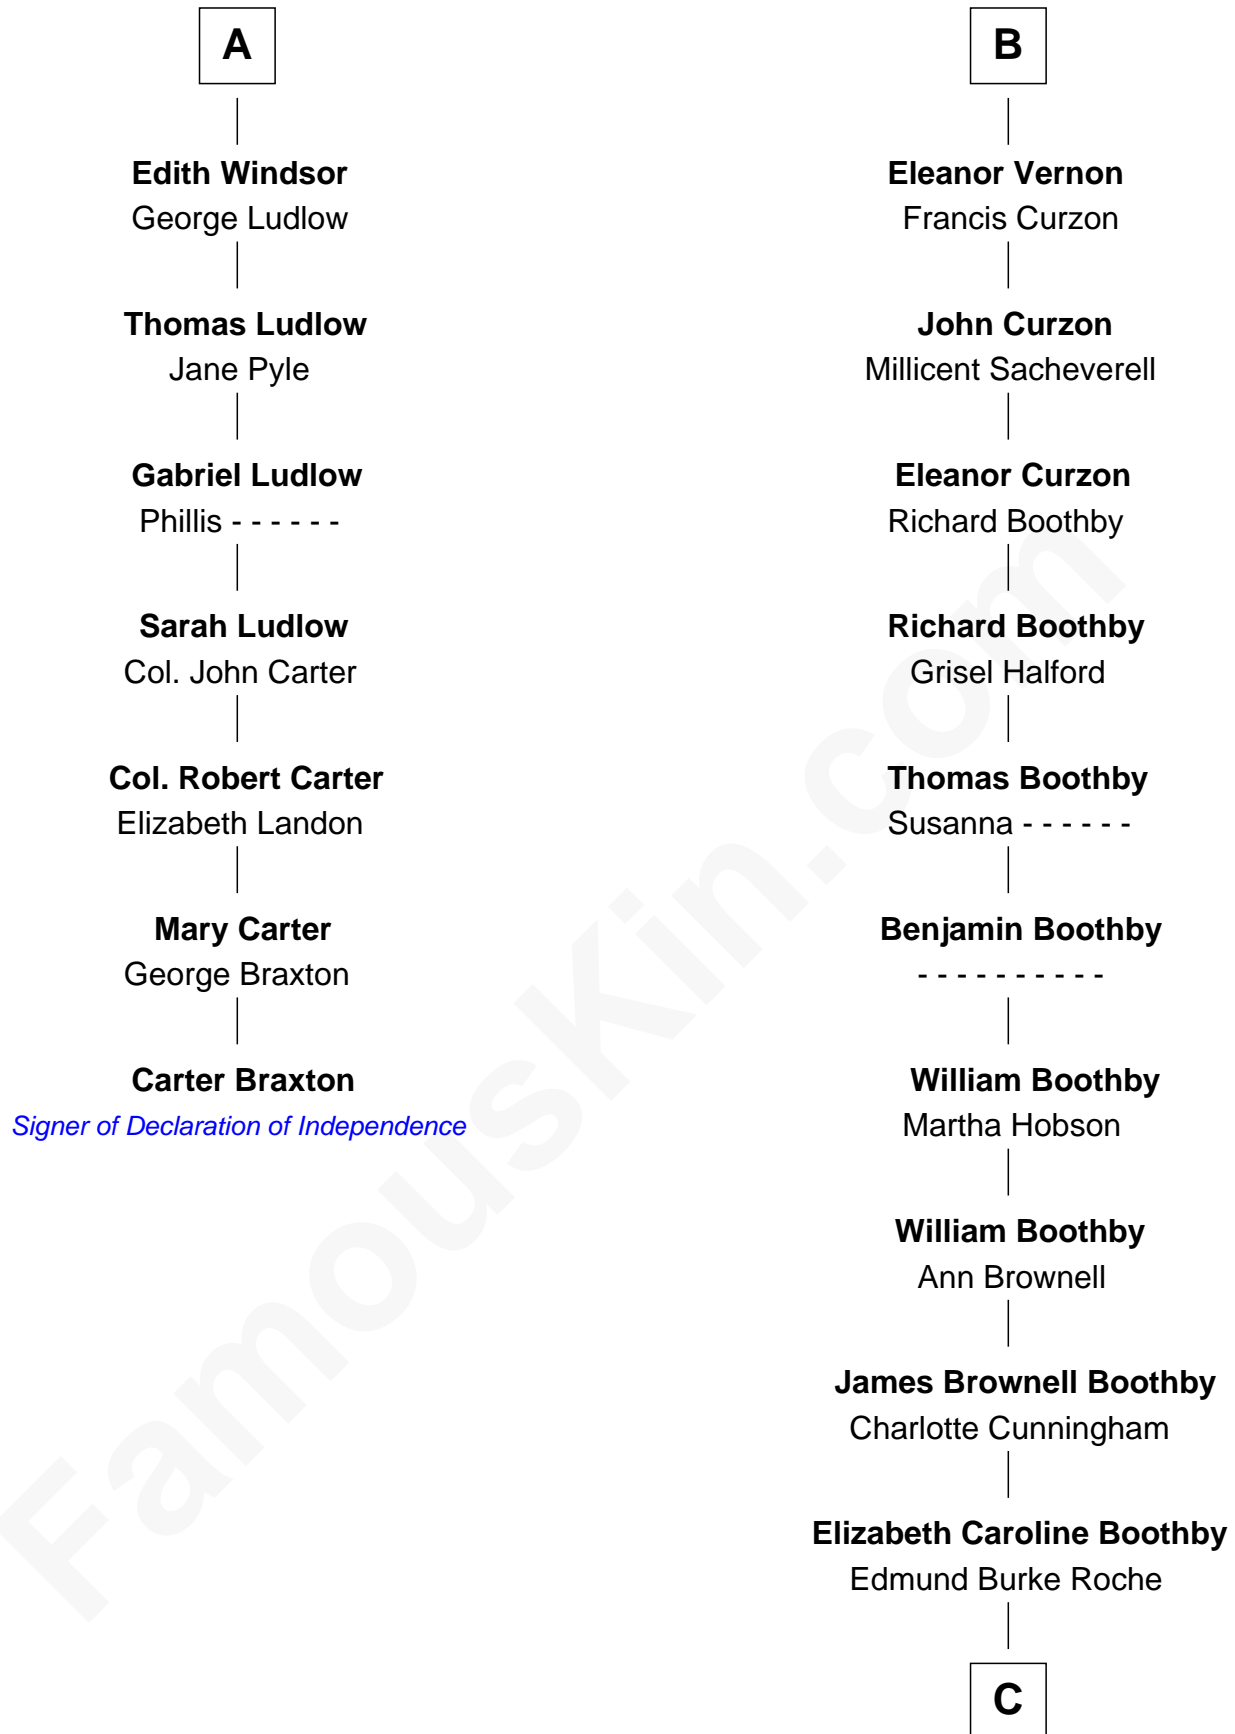

FamousKin.com

Relationship Chart of

Carter Braxton

Signer of the Declaration of Independence

13th cousin 8 times removed of

Oliver Platt
Movie Actor

Humphrey de Bohun
Elizabeth Plantagenet

C

James Boothby Burke Roche

Frances Eleanor Work

Cynthia Burke Roche

Arthur Scott Burden

Eileen Burden

Walter Maynard

Sheila Maynard

Nicholas Platt