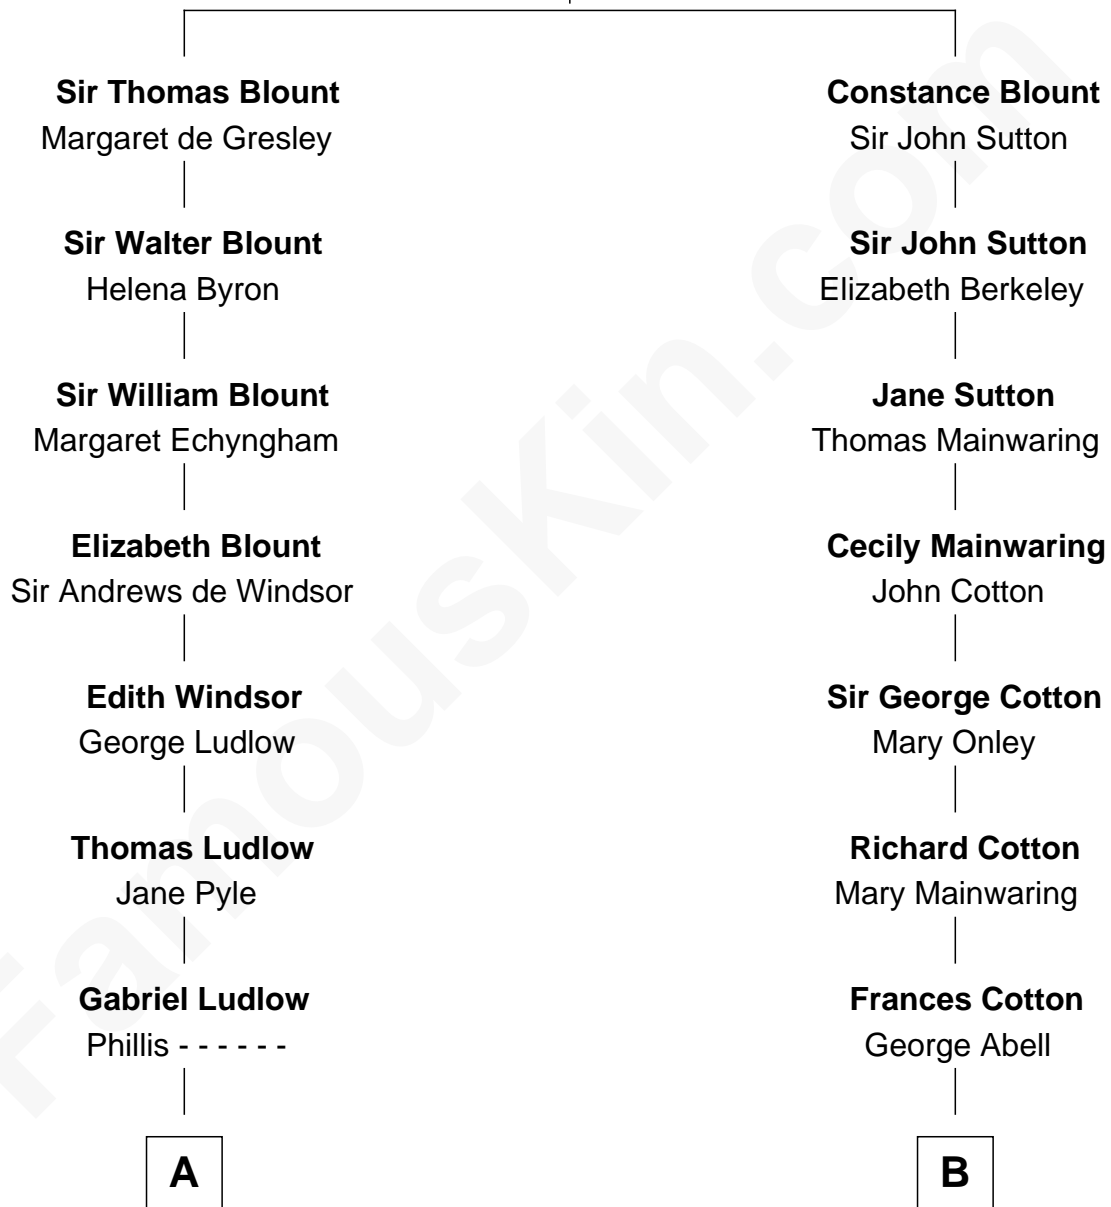

FamousKin.com

Relationship Chart of

Carter Braxton

Signer of the Declaration of Independence

10th cousin 4 times removed of

Marjorie Post

Founder of General Foods

Sir Walter Blount

Sancha de Ayala

A

Sarah Ludlow
Col. John Carter

Col. Robert Carter
Elizabeth Landon

Mary Carter
George Braxton

Carter Braxton
Signer of Declaration of Independence

B

Robert Abell
Joanna - - - - -

Joshua Abell
Bethiah Gager

Elizabeth Abell
John Lathrop

Azel Lathrop
Elizabeth Hyde

Erastus Lathrop
Sarah Bailey

Caroline Cushman Lathrop
Charles Rollin Post

Charles William Post
Elle Letitia Merriweather

Marjorie Post
Founder of General Foods