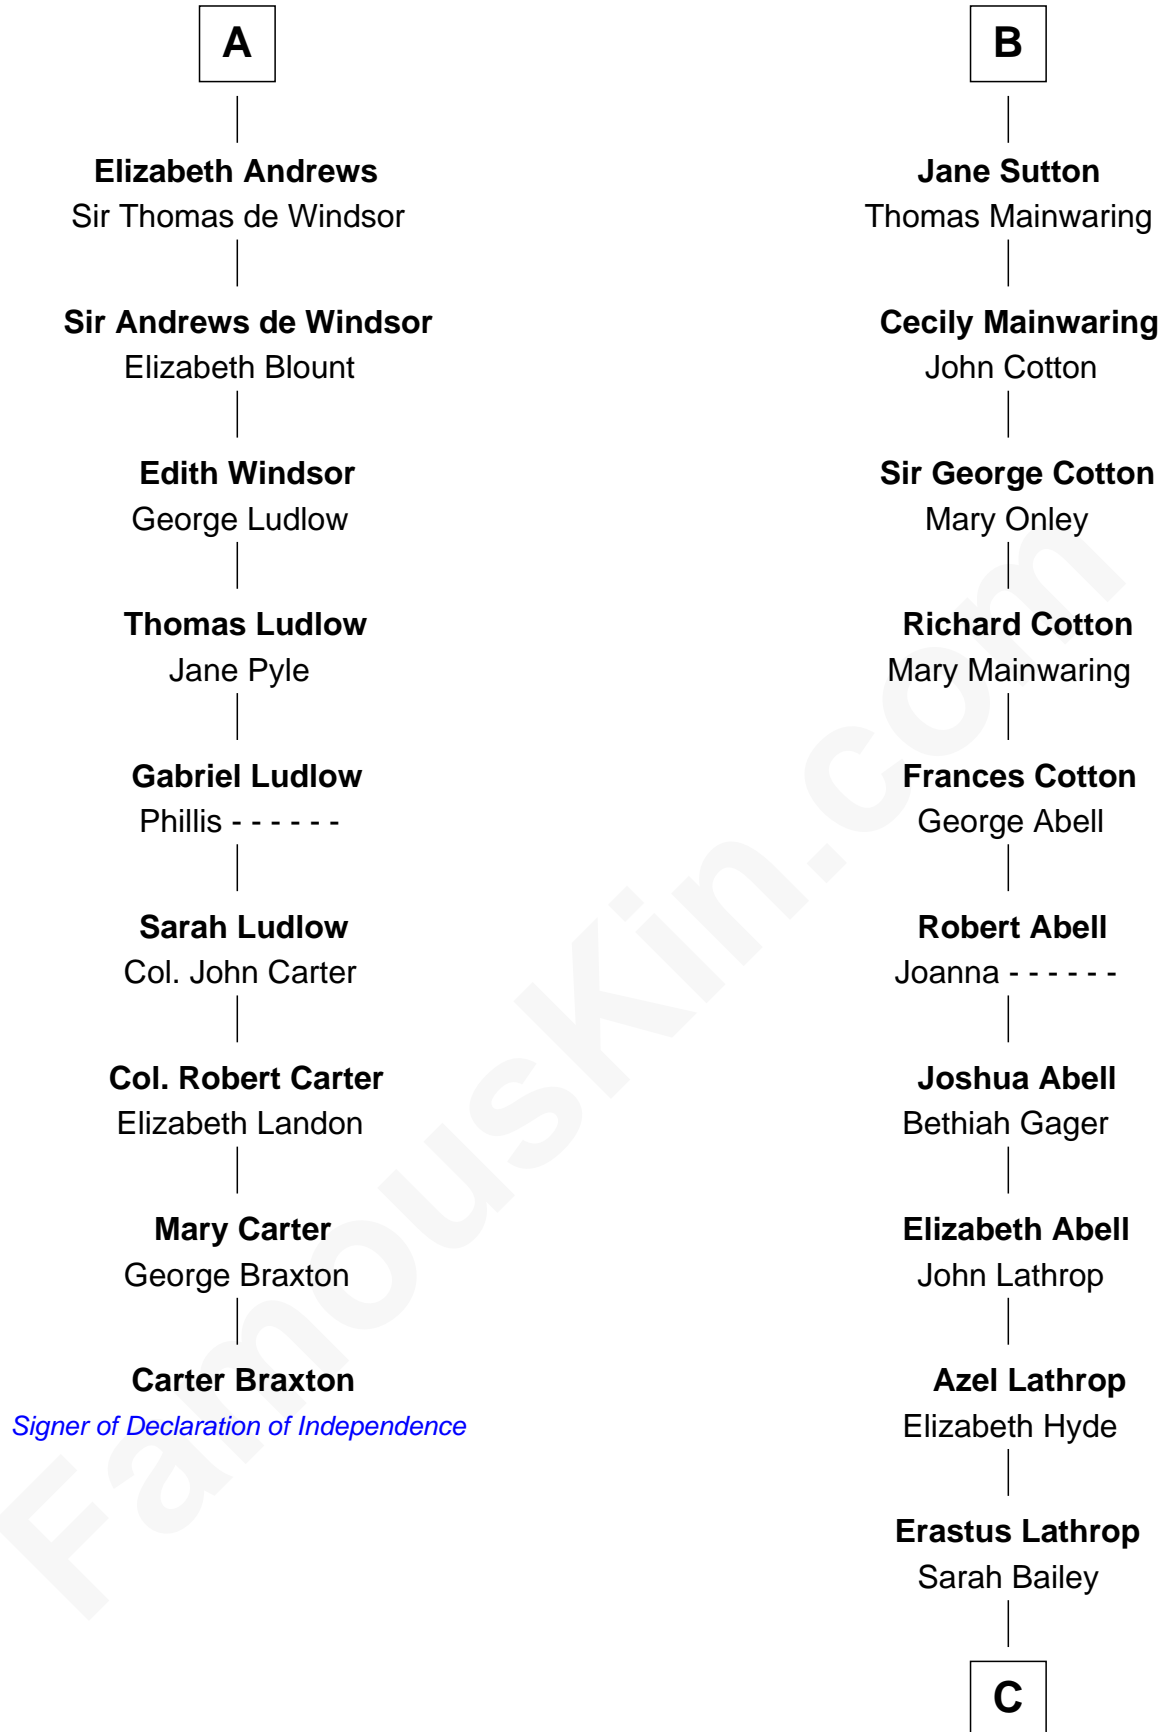

FamousKin.com

Relationship Chart of

Carter Braxton

Signer of the Declaration of Independence

15th cousin 4 times removed of

Marjorie Post

Founder of General Foods

Sir Hugh le Despencer

Alice le Despenser

Sir John Sutton

Sir John Sutton

Constance Blount

Sir John Sutton

Elizabeth Berkeley

B

C