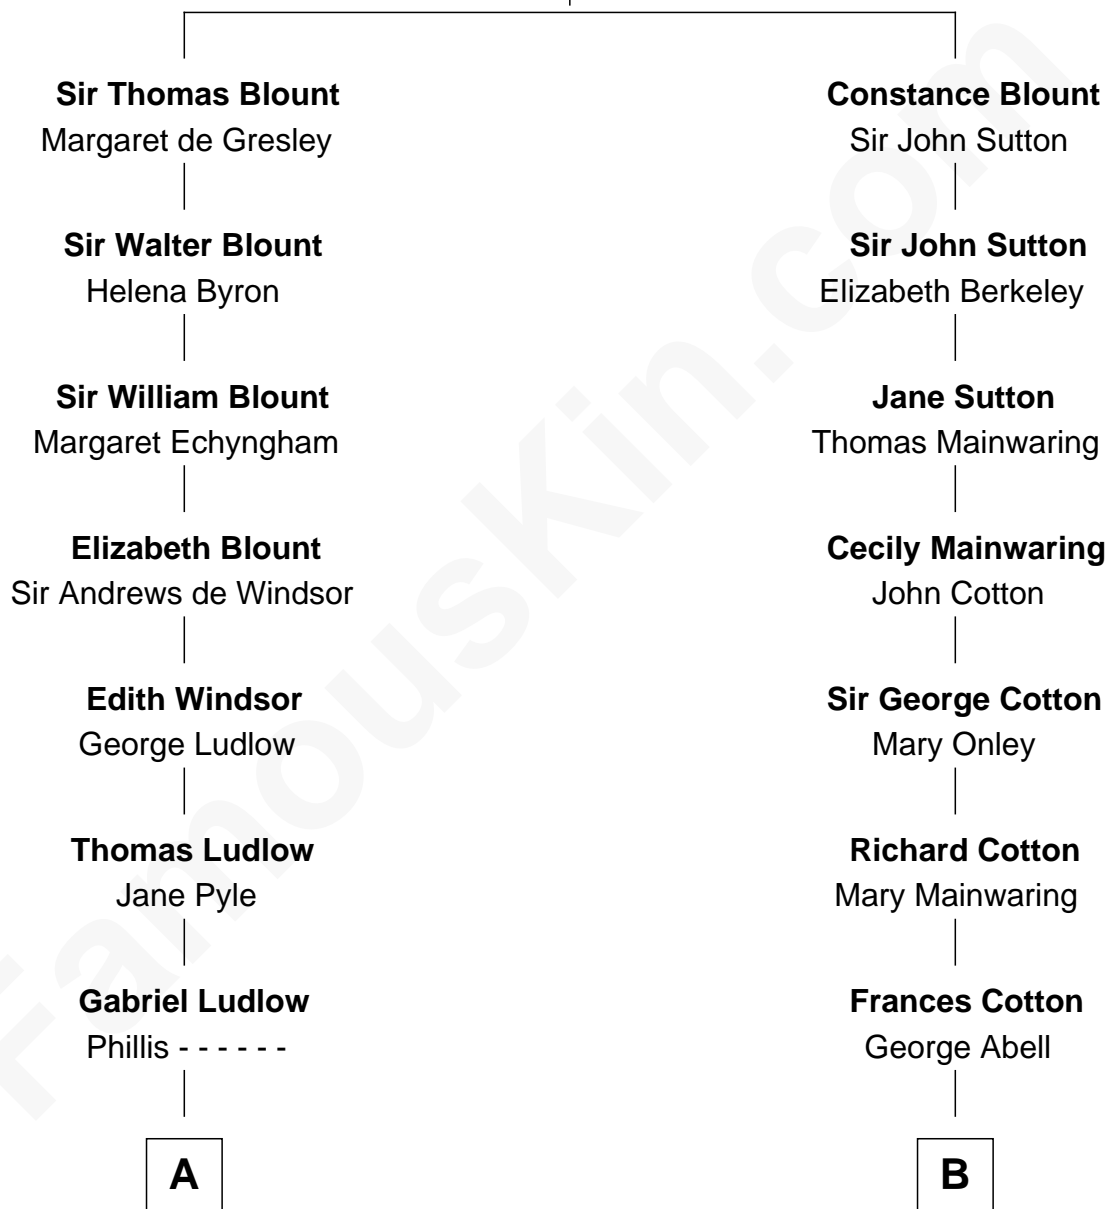

FamousKin.com

Relationship Chart of

Carter Braxton

Signer of the Declaration of Independence

10th cousin 3 times removed of

C. W. Post

Founder of Post Cereals

Sir Walter Blount

Sancha de Ayala

A

Sarah Ludlow
Col. John Carter

Col. Robert Carter
Elizabeth Landon

Mary Carter
George Braxton

Carter Braxton
Signer of Declaration of Independence

B

Robert Abell
Joanna - - - - -