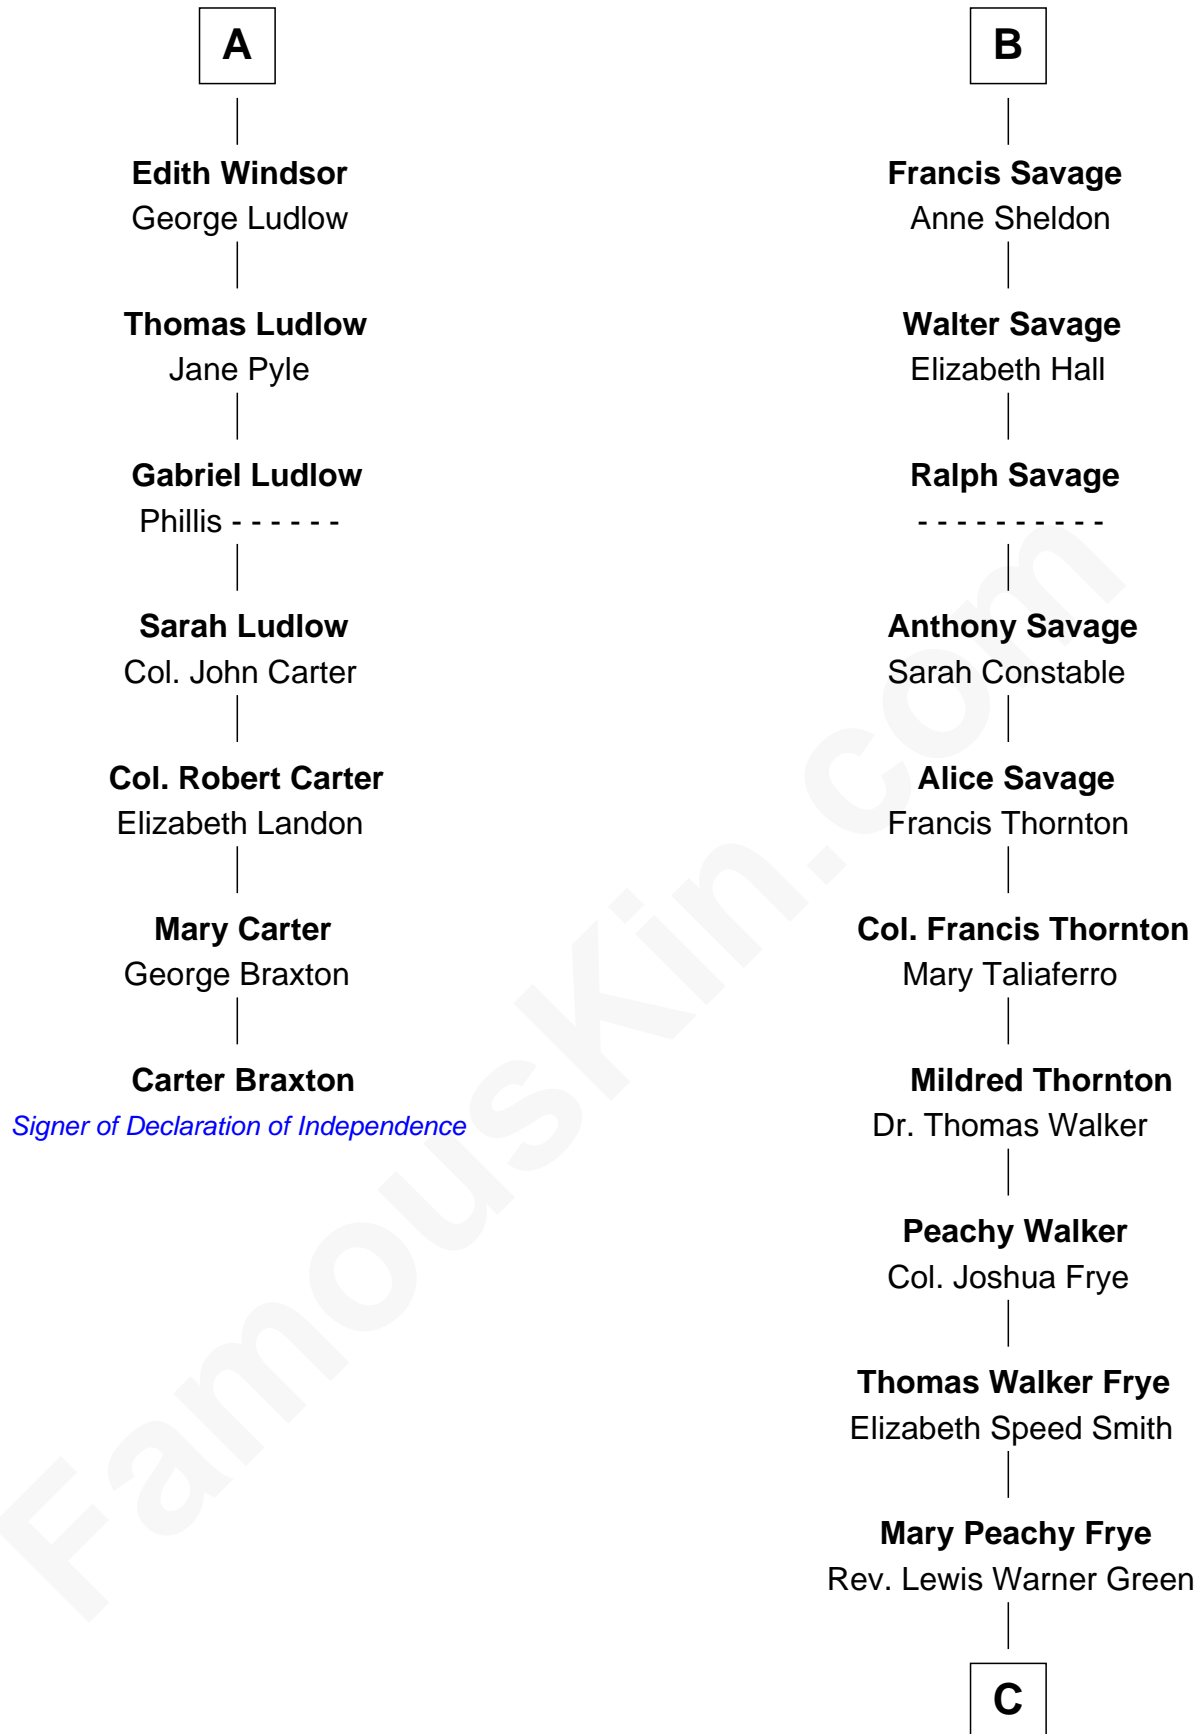

## Relationship Chart of

### Carter Braxton

*Signer of the Declaration of Independence*

**13th cousin 7 times removed of**

**Adlai Stevenson III**  
*U.S. Senator from Illinois*

**Humphrey de Bohun**  
Elizabeth Plantagenet

**C**

—  
**Letitia Green**

Adlai Ewing Stevenson

—  
**Lewis Green Stevenson**

Helen Louise Davis

—  
**Adlai Ewing Stevenson**

Ellen Borden

—  
**Adlai Stevenson III**

*U.S. Senator from Illinois*

FamousKin.com