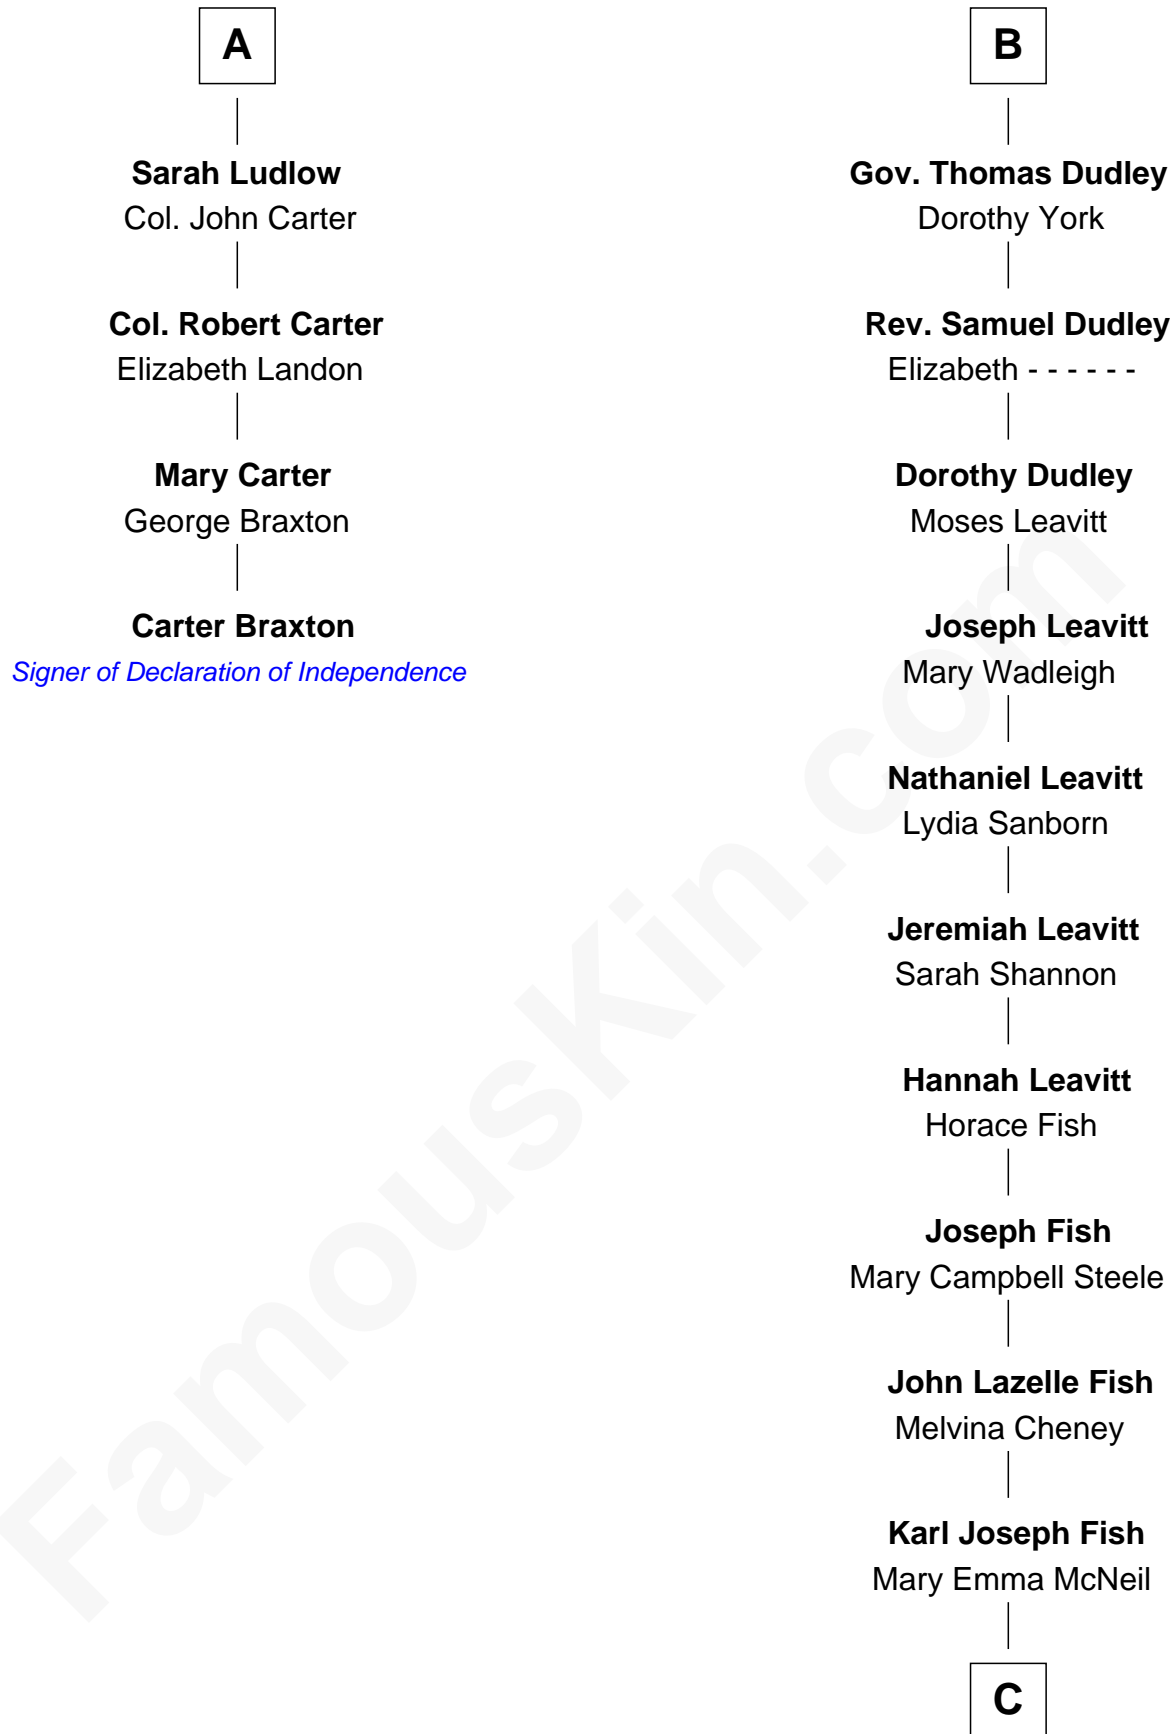

FamousKin.com

Relationship Chart of

Carter Braxton

Signer of the Declaration of Independence

10th cousin 9 times removed of

Keri Russell

TV and Movie Actress

Sir Walter Blount

Sancha de Ayala

C

Emma Inez Fish
Kermit Sylvester Stephens

Stephanie Stephens
David Harold Russell

Keri Russell
TV and Movie Actress

FamousKin.com