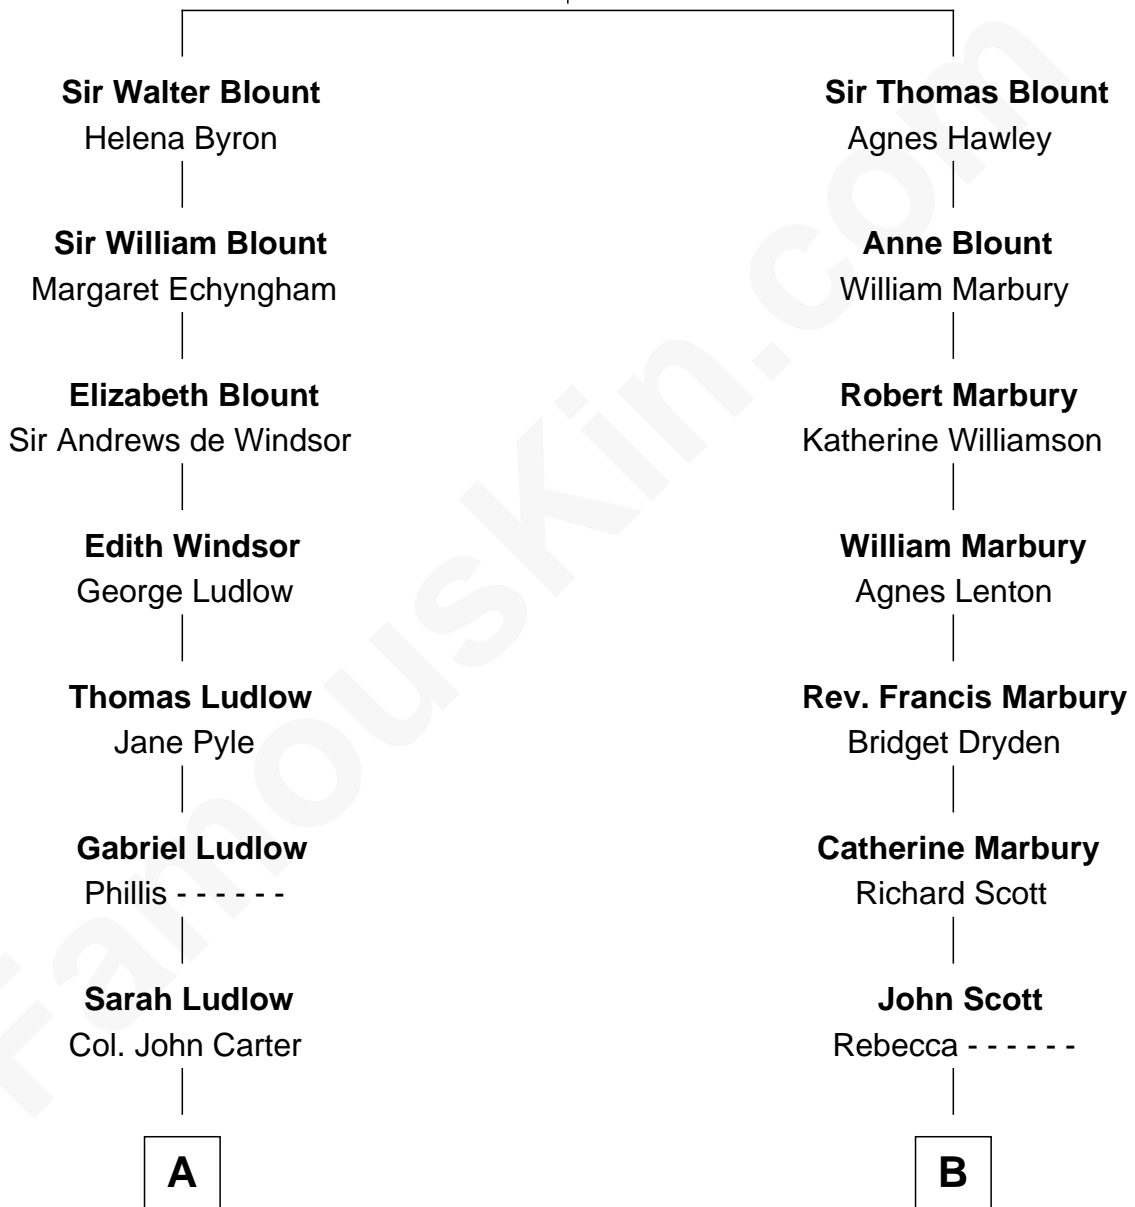

FamousKin.com

Relationship Chart of

Carter Braxton

Signer of the Declaration of Independence

9th cousin 6 times removed of

Amelia Earhart
Aviation Pioneer

Sir Thomas Blount
Margaret de Gresley

A

Col. Robert Carter

Elizabeth Landon

Mary Carter

George Braxton

Carter Braxton

Signer of Declaration of Independence

B

Sylvanus Scott