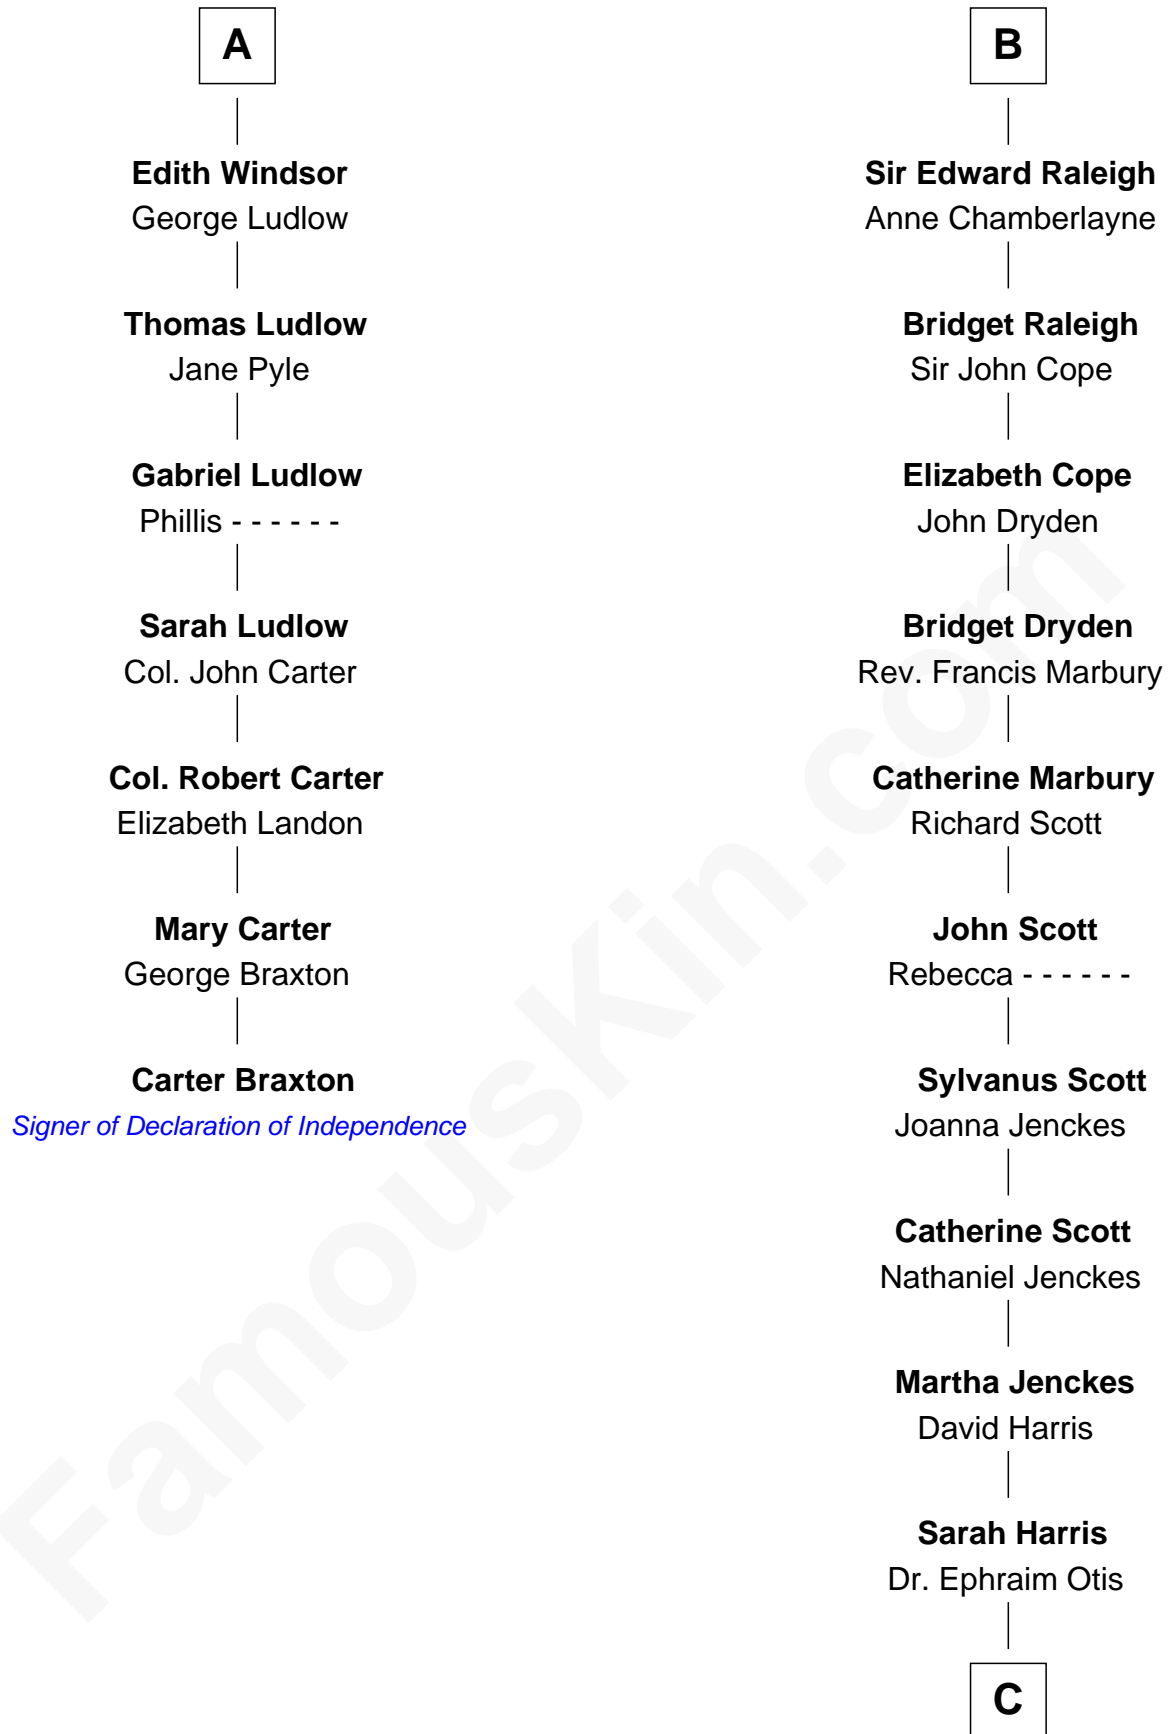

FamousKin.com

Relationship Chart of

Carter Braxton

Signer of the Declaration of Independence

13th cousin 8 times removed of

Amelia Earhart
Aviation Pioneer

Humphrey de Bohun
Elizabeth Plantagenet

C

Dr. Ephraim Otis

Mary Cornell

Isaac Otis

Caroline Abigail Curtis

Alfred Gideon Otis

Amelia Josephine Harres

Amelia Otis

Edwin Stanton Earhart