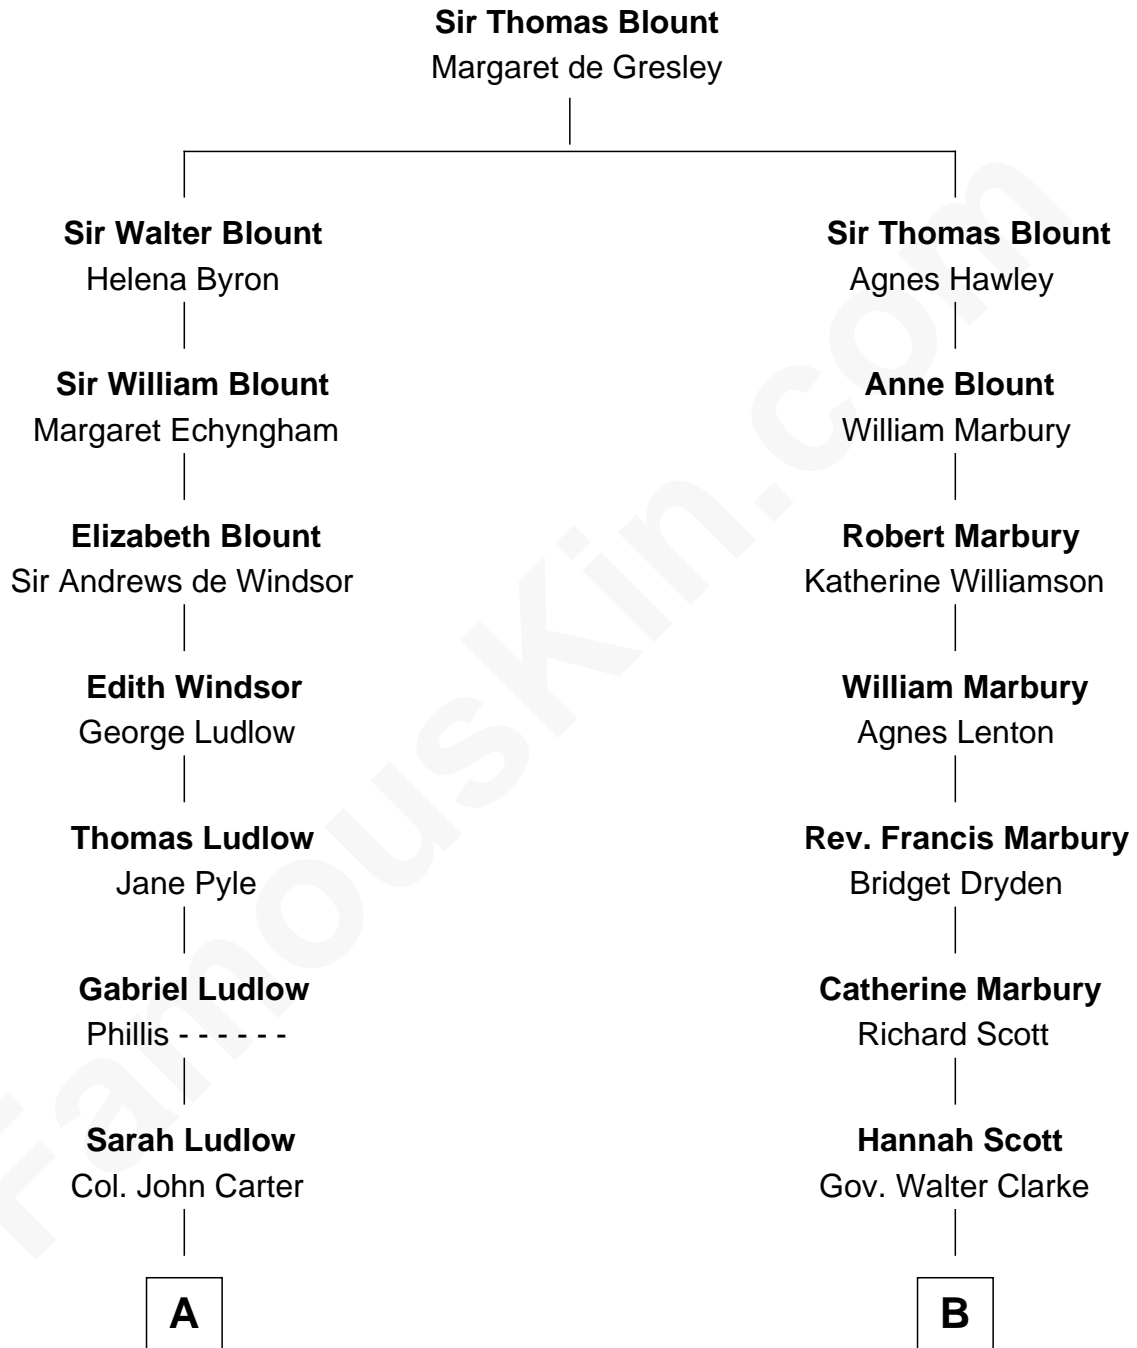

FamousKin.com

Relationship Chart of

Carter Braxton

Signer of the Declaration of Independence

9th cousin 3 times removed of

Joseph Wharton

Founder of the Wharton School of Business

A

Col. Robert Carter

Elizabeth Landon

Mary Carter

George Braxton

Carter Braxton

Signer of Declaration of Independence

B

Hannah Clarke

Thomas Rodman

Samuel Rodman

Mary Willett

Thomas Rodman

Mary Borden

Hannah Rodman

Samuel Rowland Fisher

Deborah Fisher