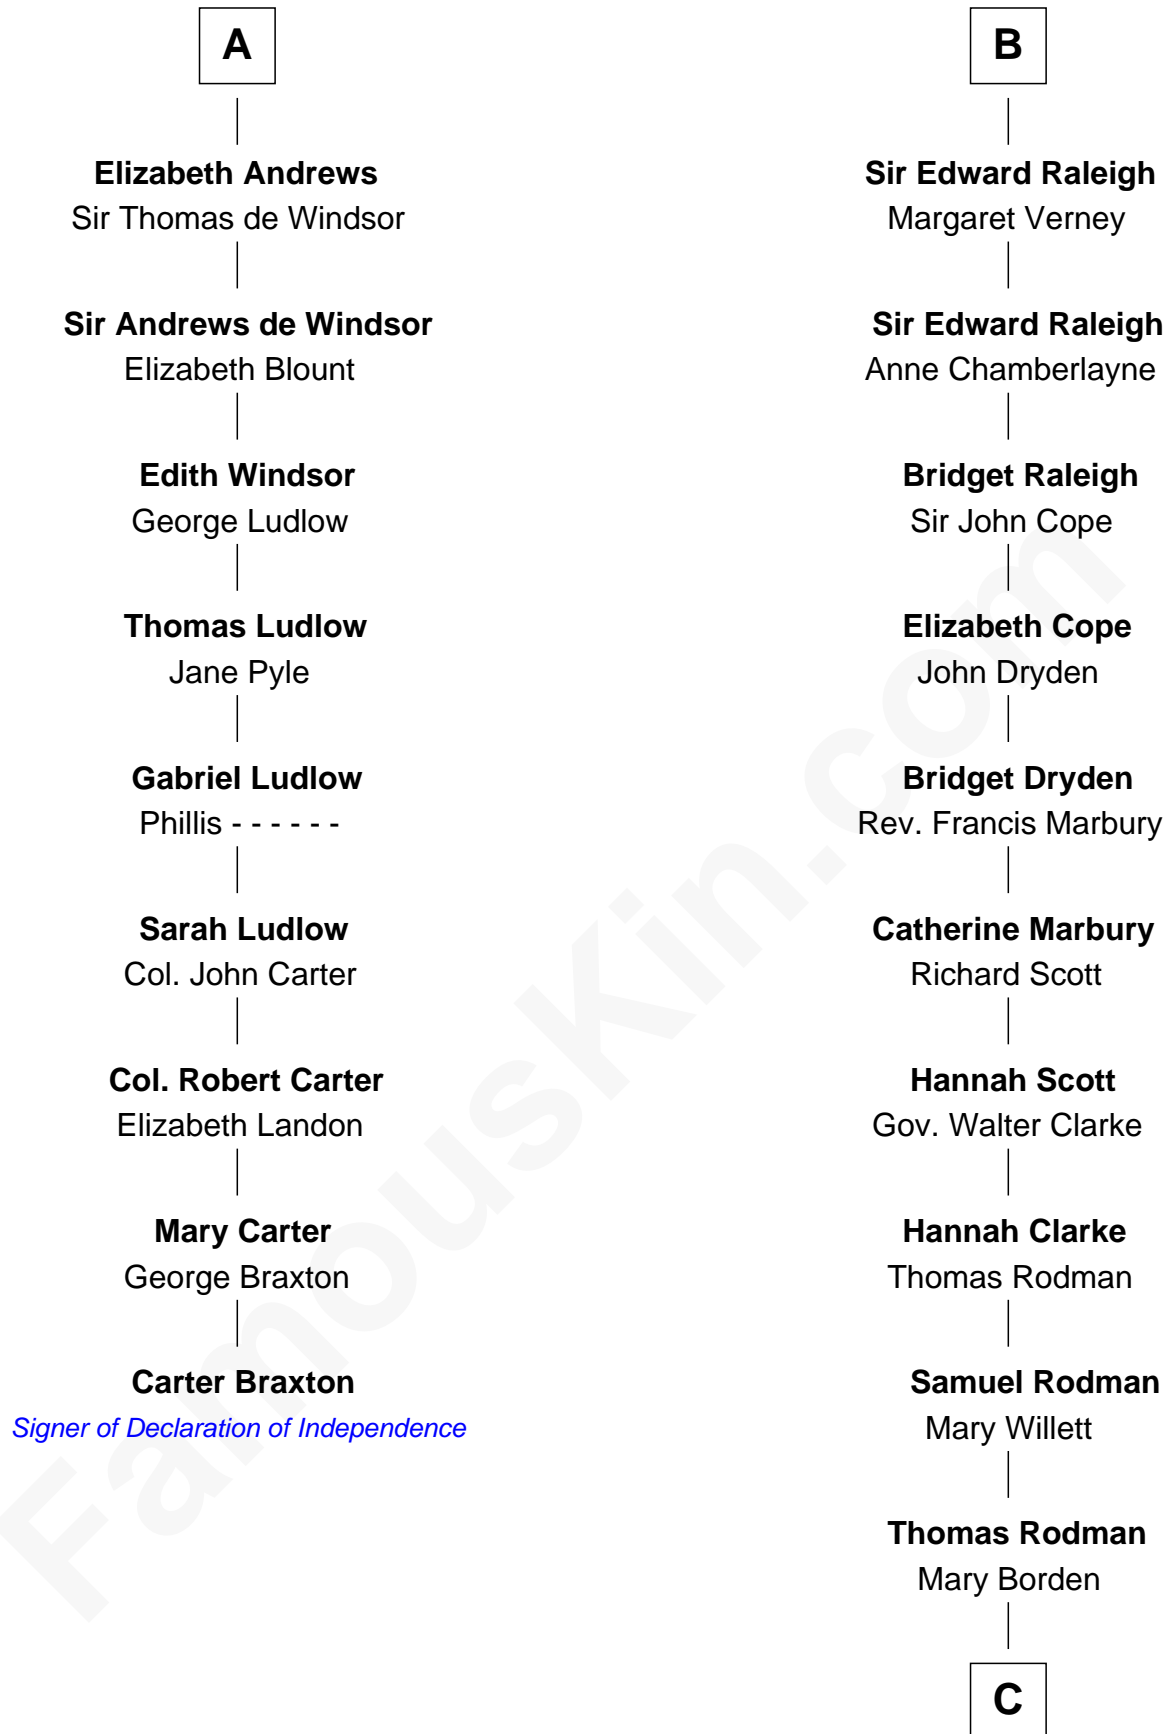

FamousKin.com

Relationship Chart of

Carter Braxton

Signer of the Declaration of Independence

15th cousin 4 times removed of

Joseph Wharton

Founder of the Wharton School of Business

Sir Hugh le Despencer

Aveline Basset

Eleanor le Despencer

Sir Hugh de Courtenay

Sir Hugh de Courtenay

Agnes de St. John

Sir Hugh de Courtnay

Margaret de Bohun

Elizabeth de Courtnay

Margaret Despencer

Robert de Ferrers

Phillippa Ferrers

Sir Thomas Greene

Elizabeth Greene

William Raleigh

B

C

Hannah Rodman
Samuel Rowland Fisher

Deborah Fisher
William Wharton

Joseph Wharton
Founder, Wharton School of Business

FamousKin.com