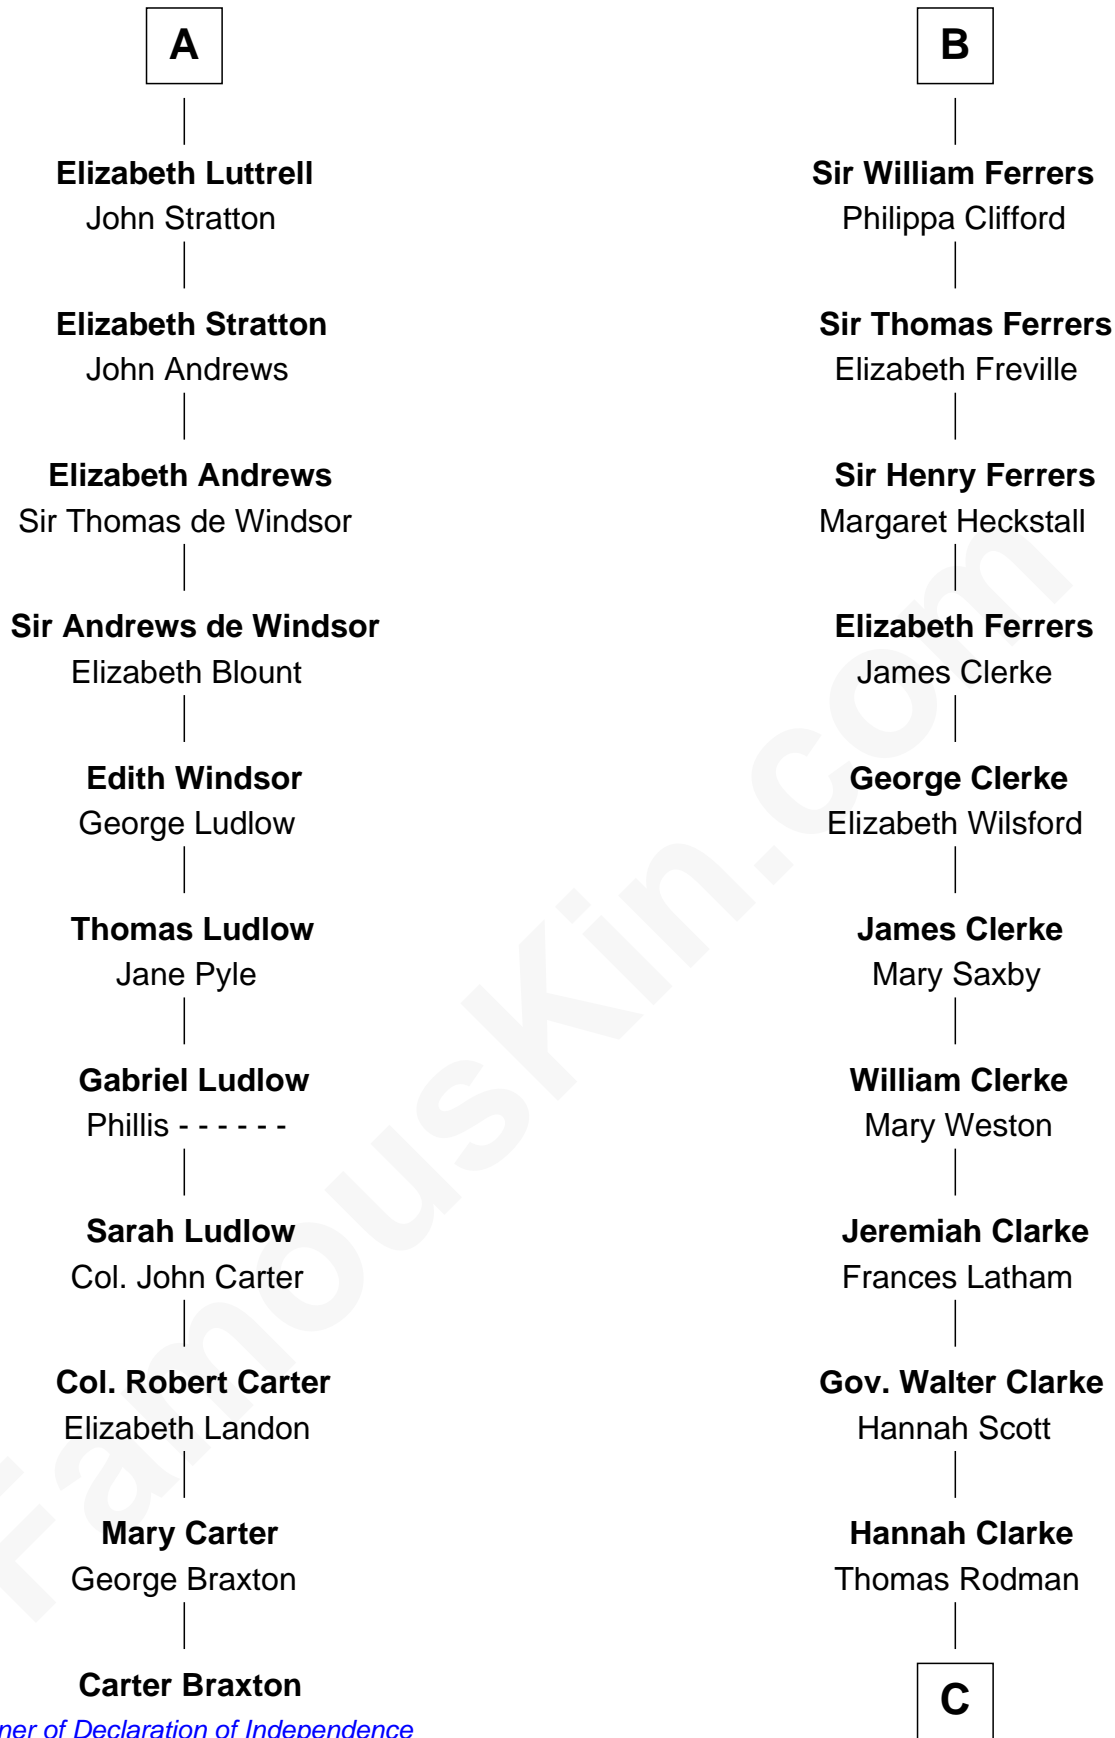

## Relationship Chart of

### Carter Braxton

*Signer of the Declaration of Independence*

**17th cousin 4 times removed of**

### Joseph Wharton

*Founder of the Wharton School of Business*

**C**

Samuel Rodman

Mary Willett

Thomas Rodman

Mary Borden

Hannah Rodman