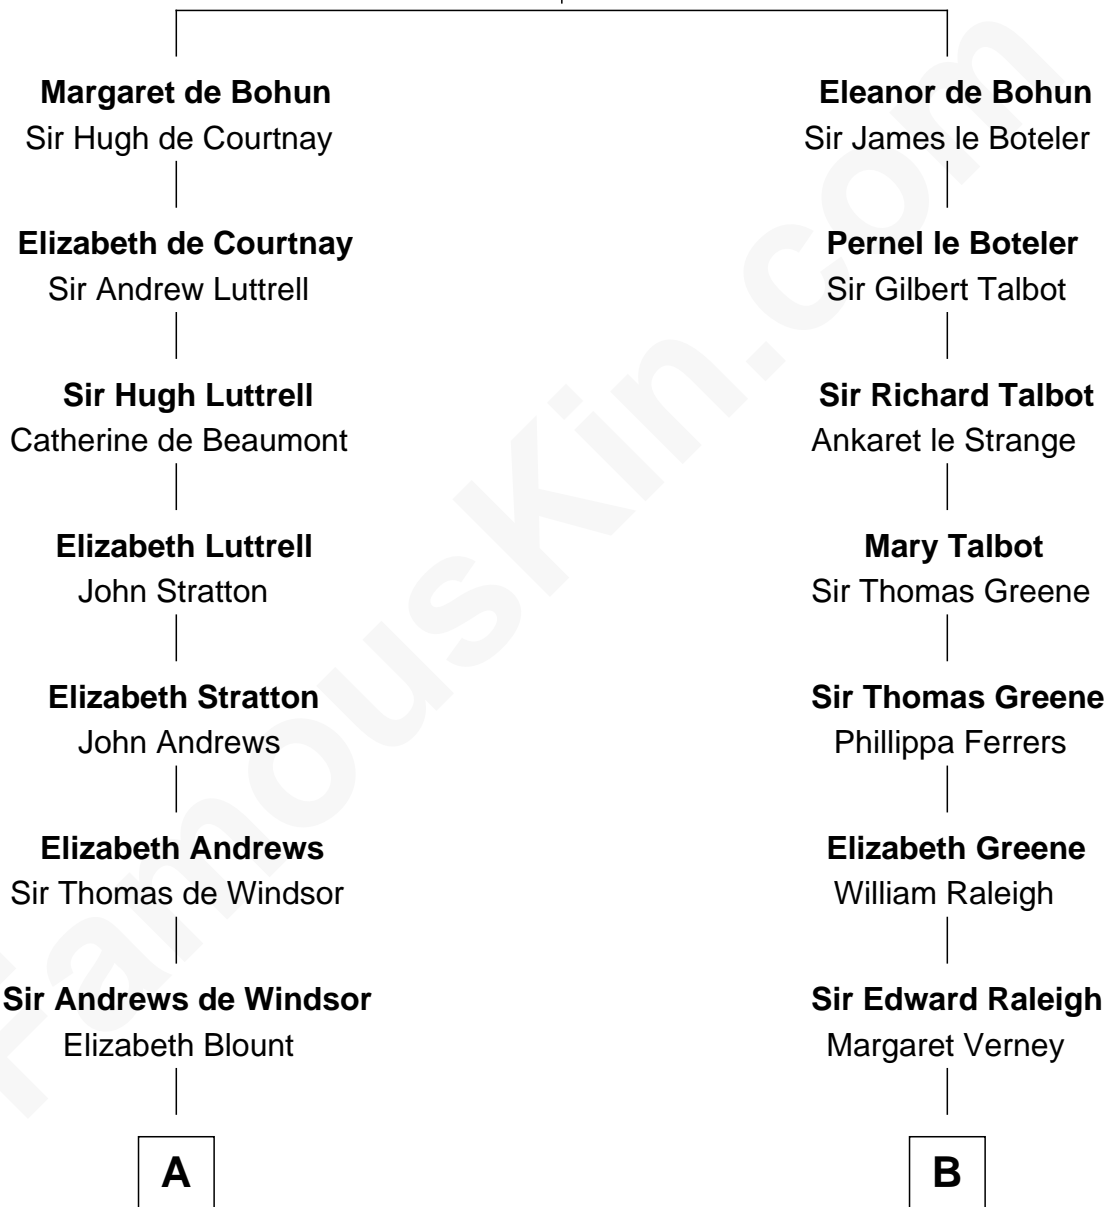

## Relationship Chart of

### Carter Braxton

*Signer of the Declaration of Independence*

13th cousin 5 times removed of

### Joseph Wharton

*Founder of the Wharton School of Business*

**Humphrey de Bohun**  
Elizabeth Plantagenet

C

Deborah Fisher

William Wharton

Joseph Wharton

*Founder, Wharton School of Business*