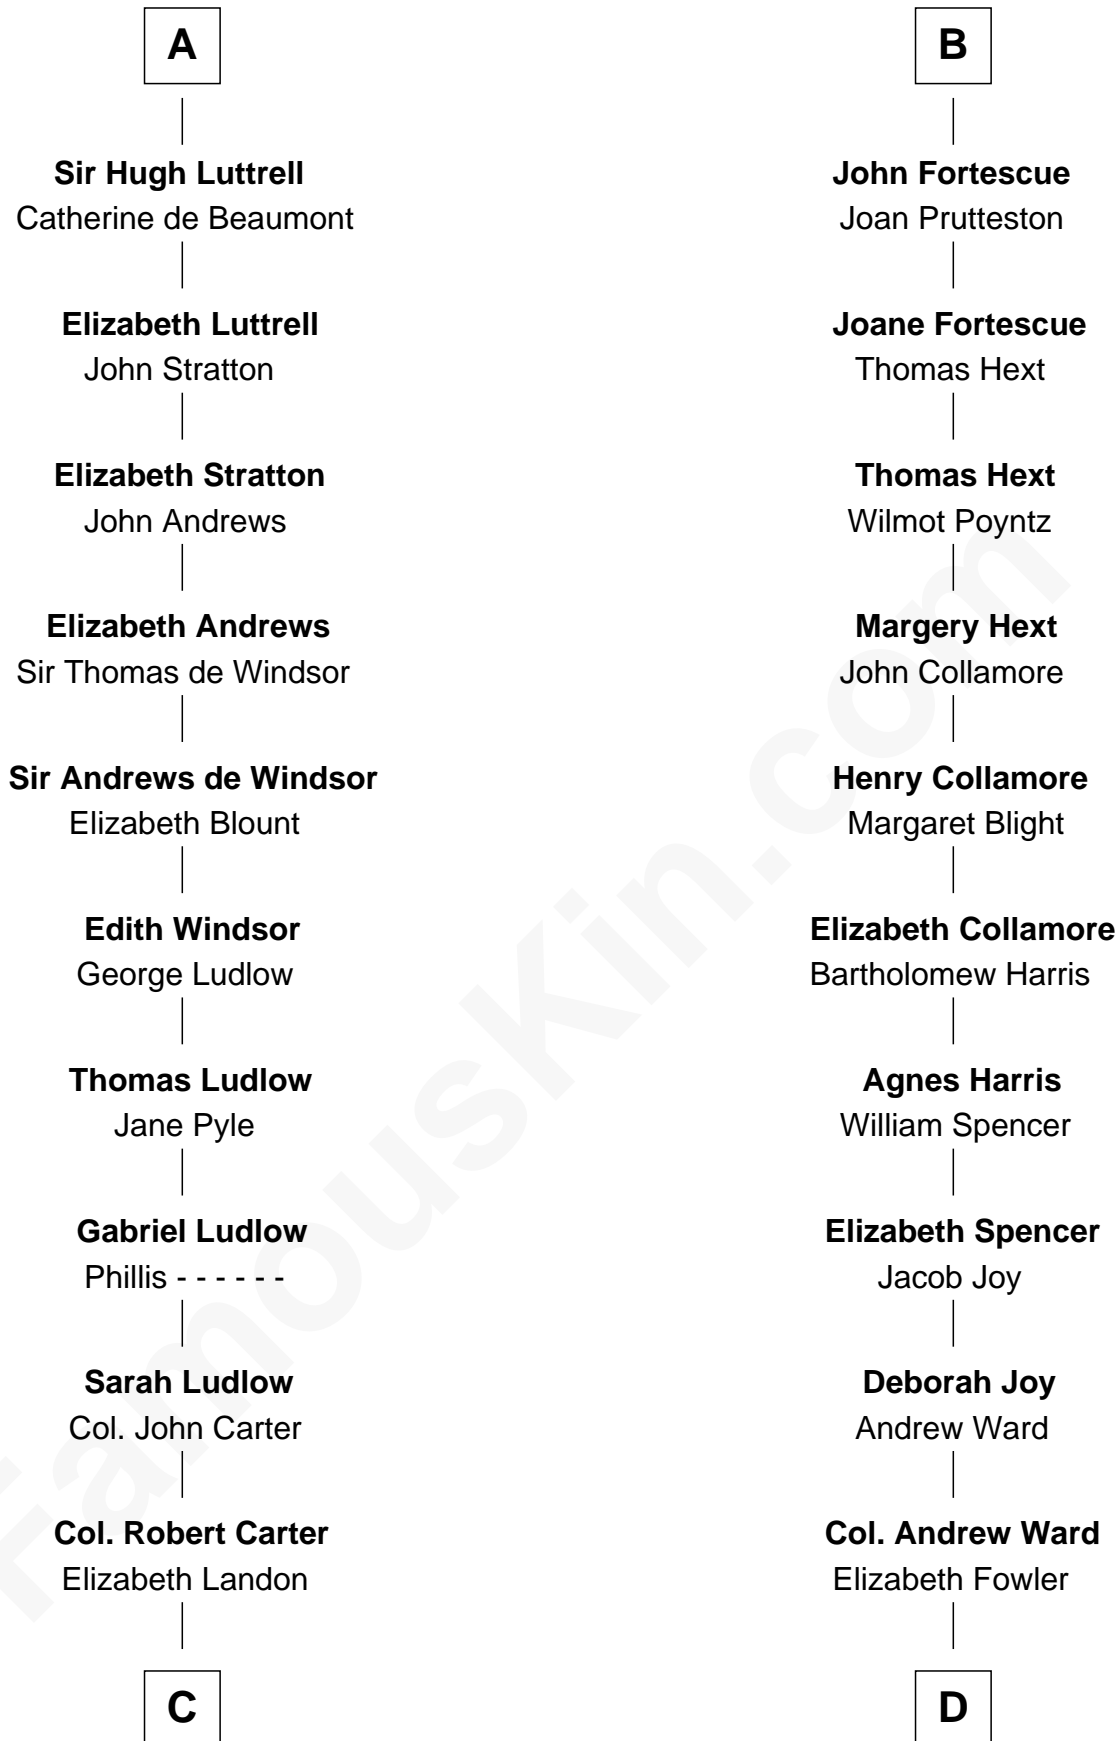

## Relationship Chart of

### Carter Braxton

*Signer of the Declaration of Independence*

18th cousin 2 times removed of

### Harriet Beecher Stowe

*Author of Uncle Tom's Cabin*

**C**

**Mary Carter**  
George Braxton

**Carter Braxton**  
*Signer of Declaration of Independence*

**D**

**Andrew Ward**  
Diana Hubbard

**Roxana Ward**  
Eli Foote