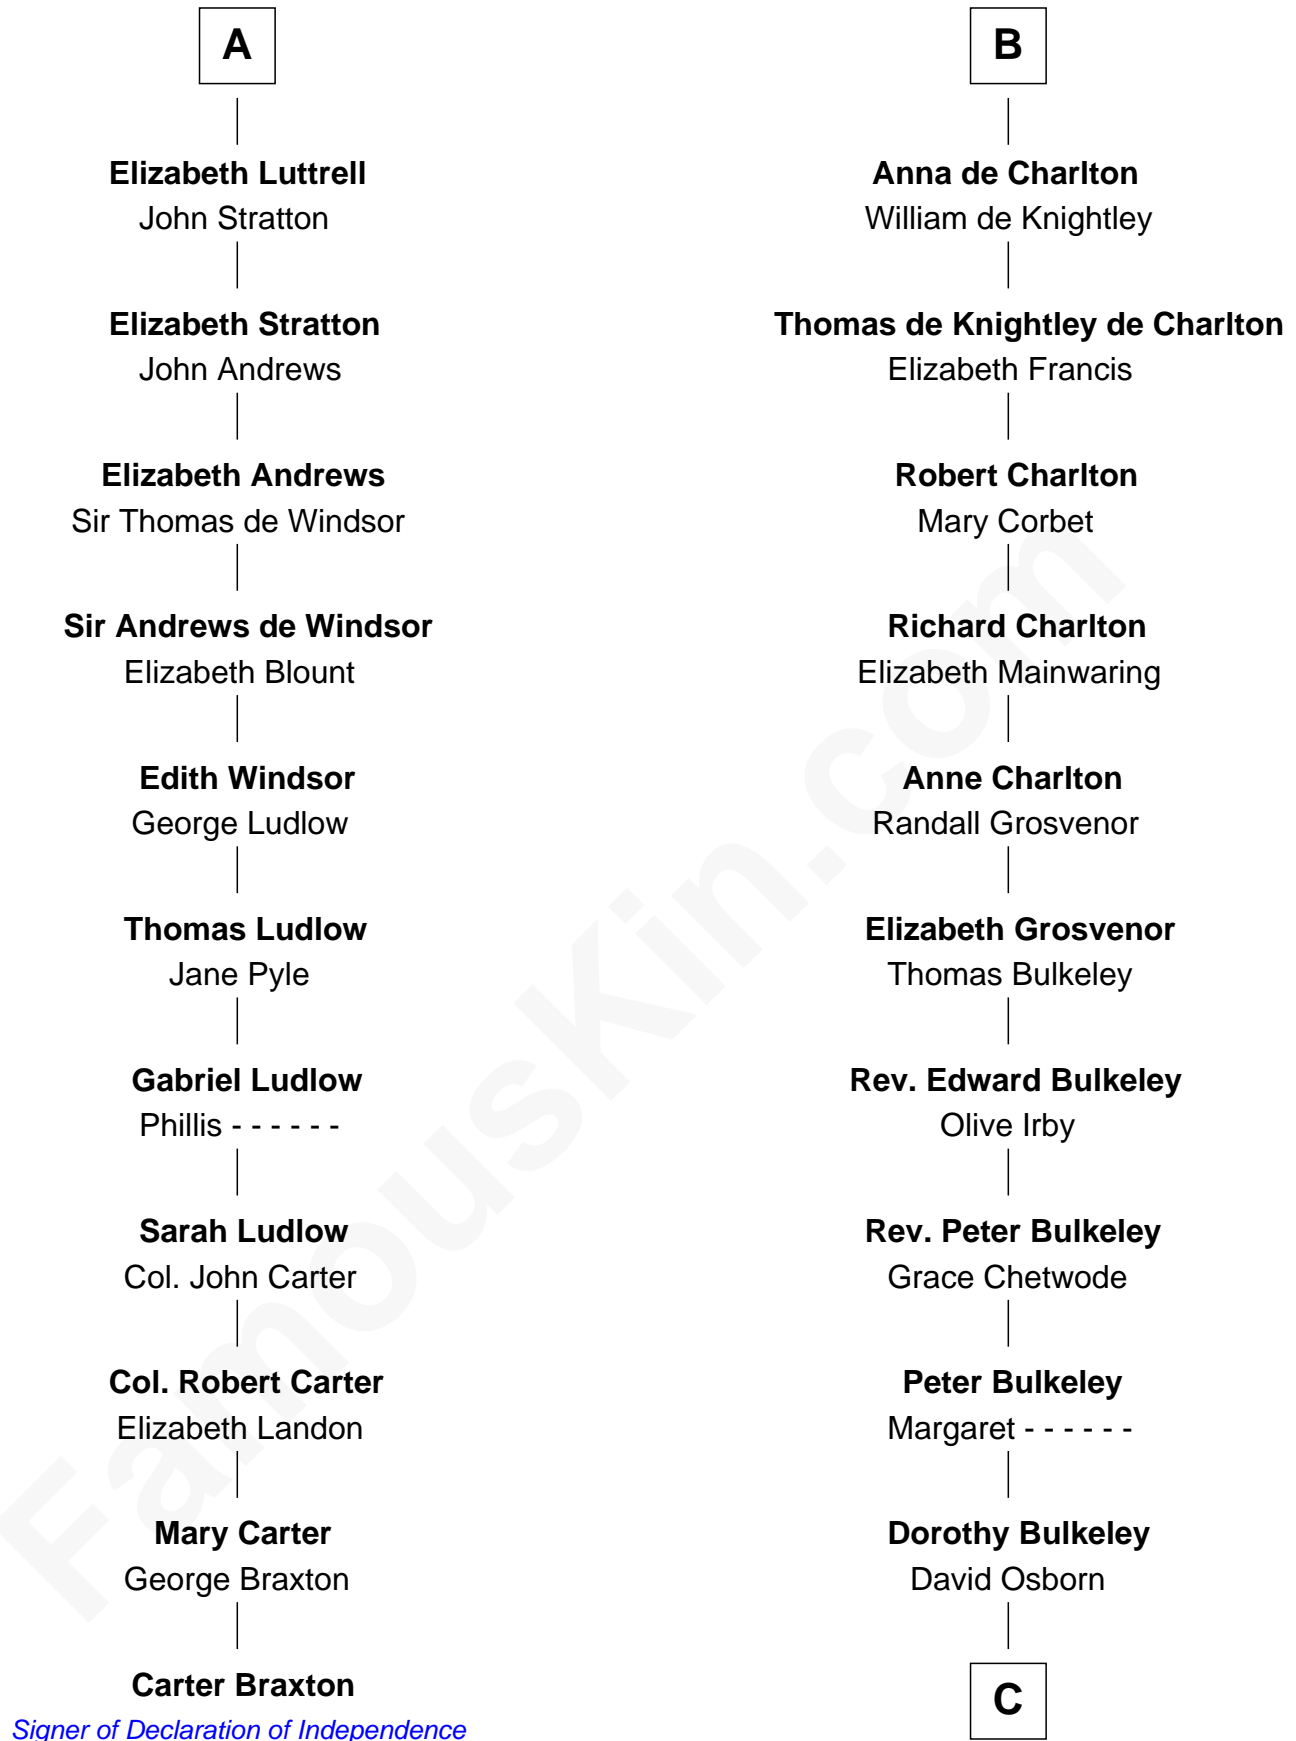

FamousKin.com

Relationship Chart of

Carter Braxton

Signer of the Declaration of Independence

17th cousin 4 times removed of

Jay Gould

American Railroad "Robber Baron"

C

Eleazer Osborn
Hannah Bulkeley

Eleazer Osborn
Sarah Burr

Anna Osborn
Abraham Gould

John Burr Gould
Mary More

Jay Gould
"Robber Baron"