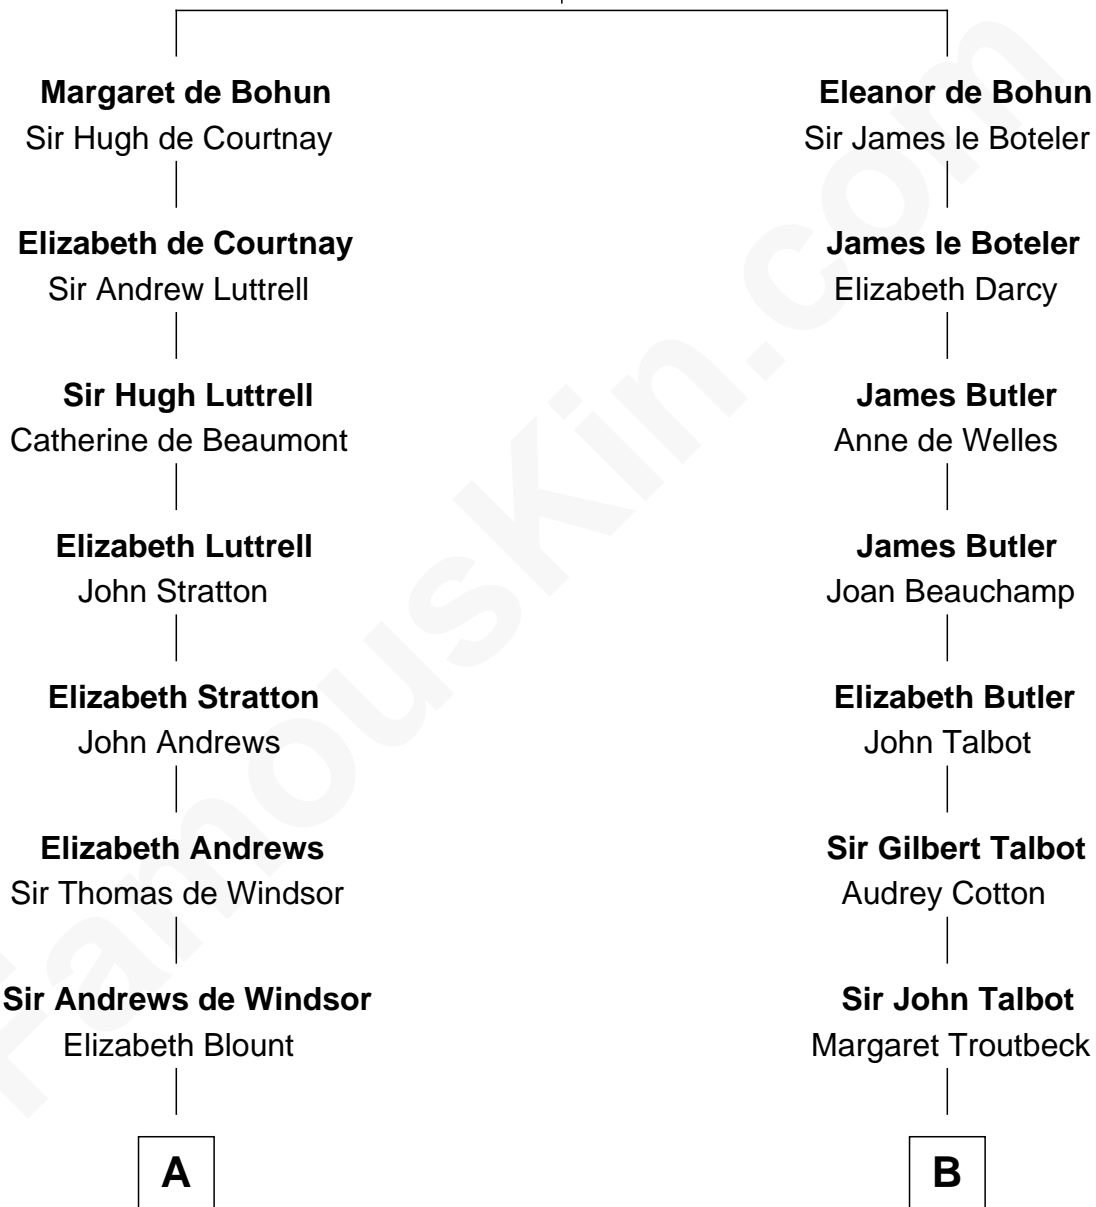

FamousKin.com

Relationship Chart of

Carter Braxton

Signer of the Declaration of Independence

13th cousin 4 times removed of

Jay Gould

American Railroad "Robber Baron"

Humphrey de Bohun
Elizabeth Plantagenet

A

Edith Windsor
George Ludlow

Thomas Ludlow
Jane Pyle

Gabriel Ludlow
Phillis - - - - -

Sarah Ludlow
Col. John Carter

Col. Robert Carter
Elizabeth Landon

Mary Carter
George Braxton

Carter Braxton