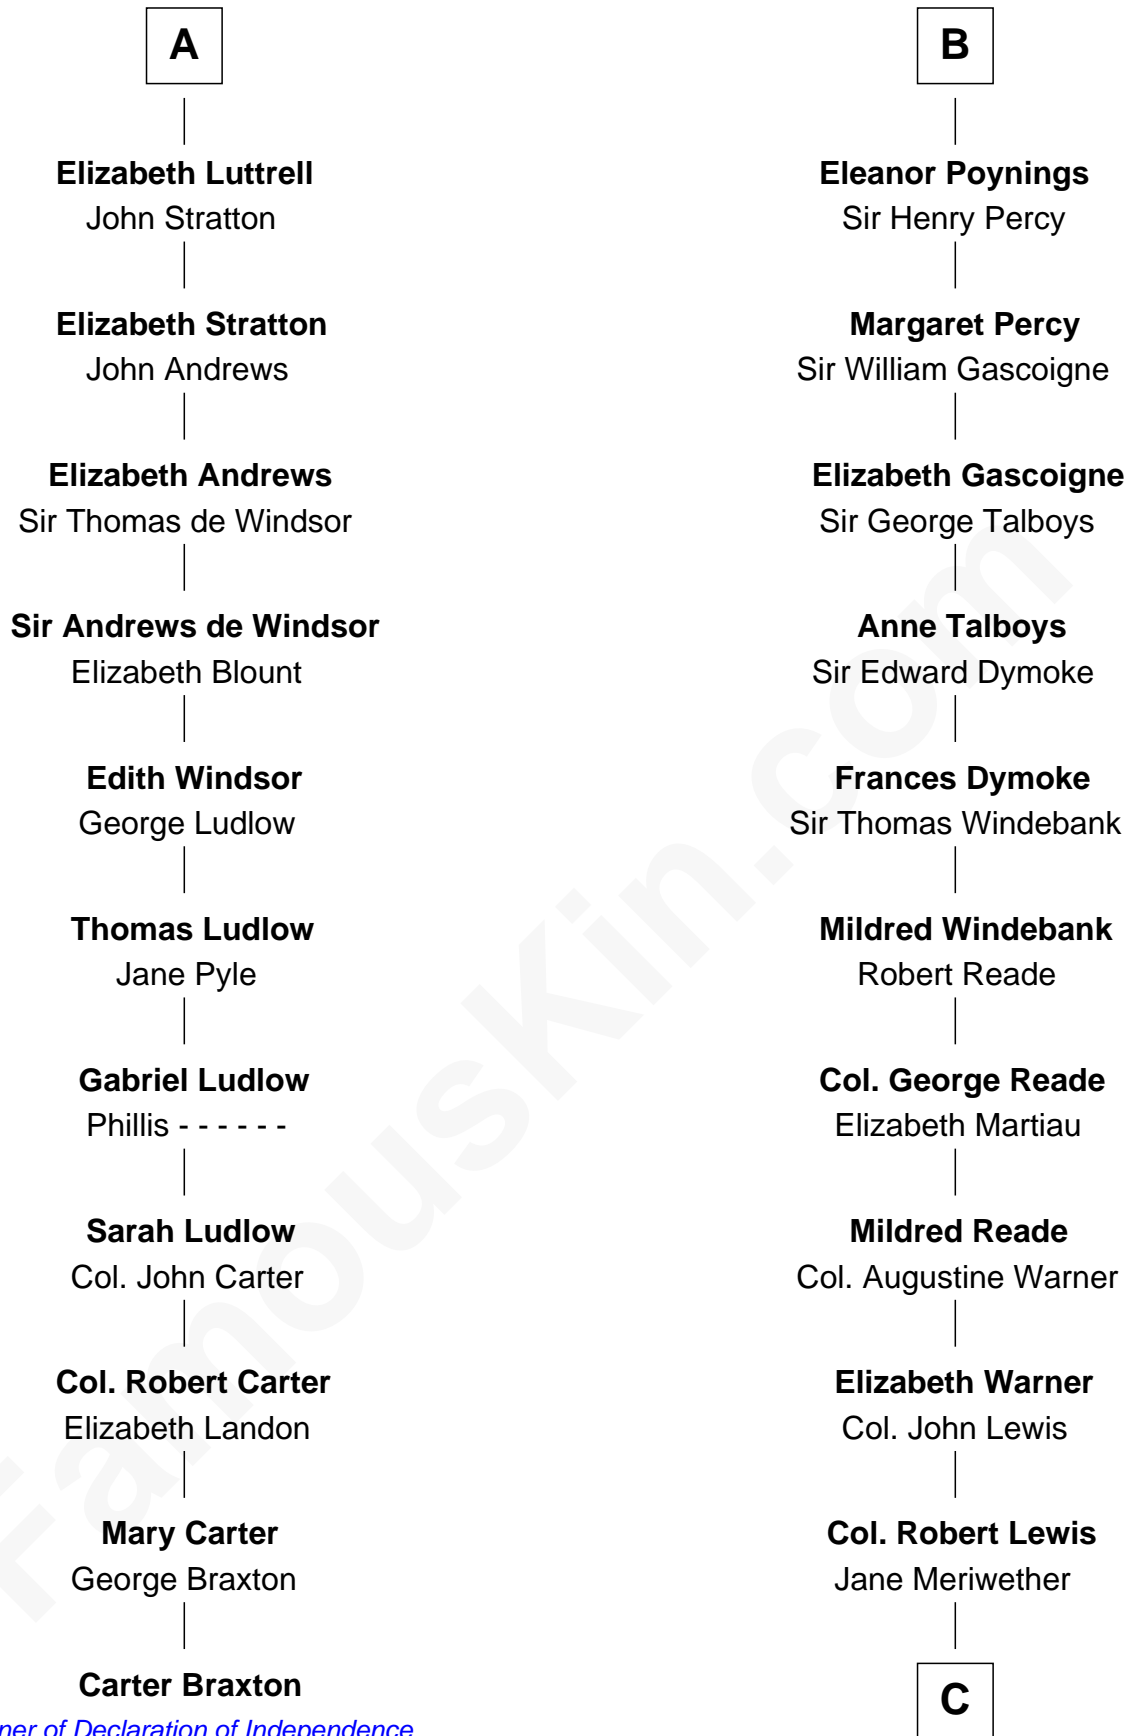

## Relationship Chart of

### Carter Braxton

*Signer of the Declaration of Independence*

17th cousin 1 time removed of

### Meriwether Lewis

*Lewis and Clark Expedition*

**Saher de Quincy**  
Margaret de Beaumont

**C**

**William Lewis**  
Lucy Meriwether

**Meriwether Lewis**  
*Lewis and Clark Expedition*

FamousKin.com