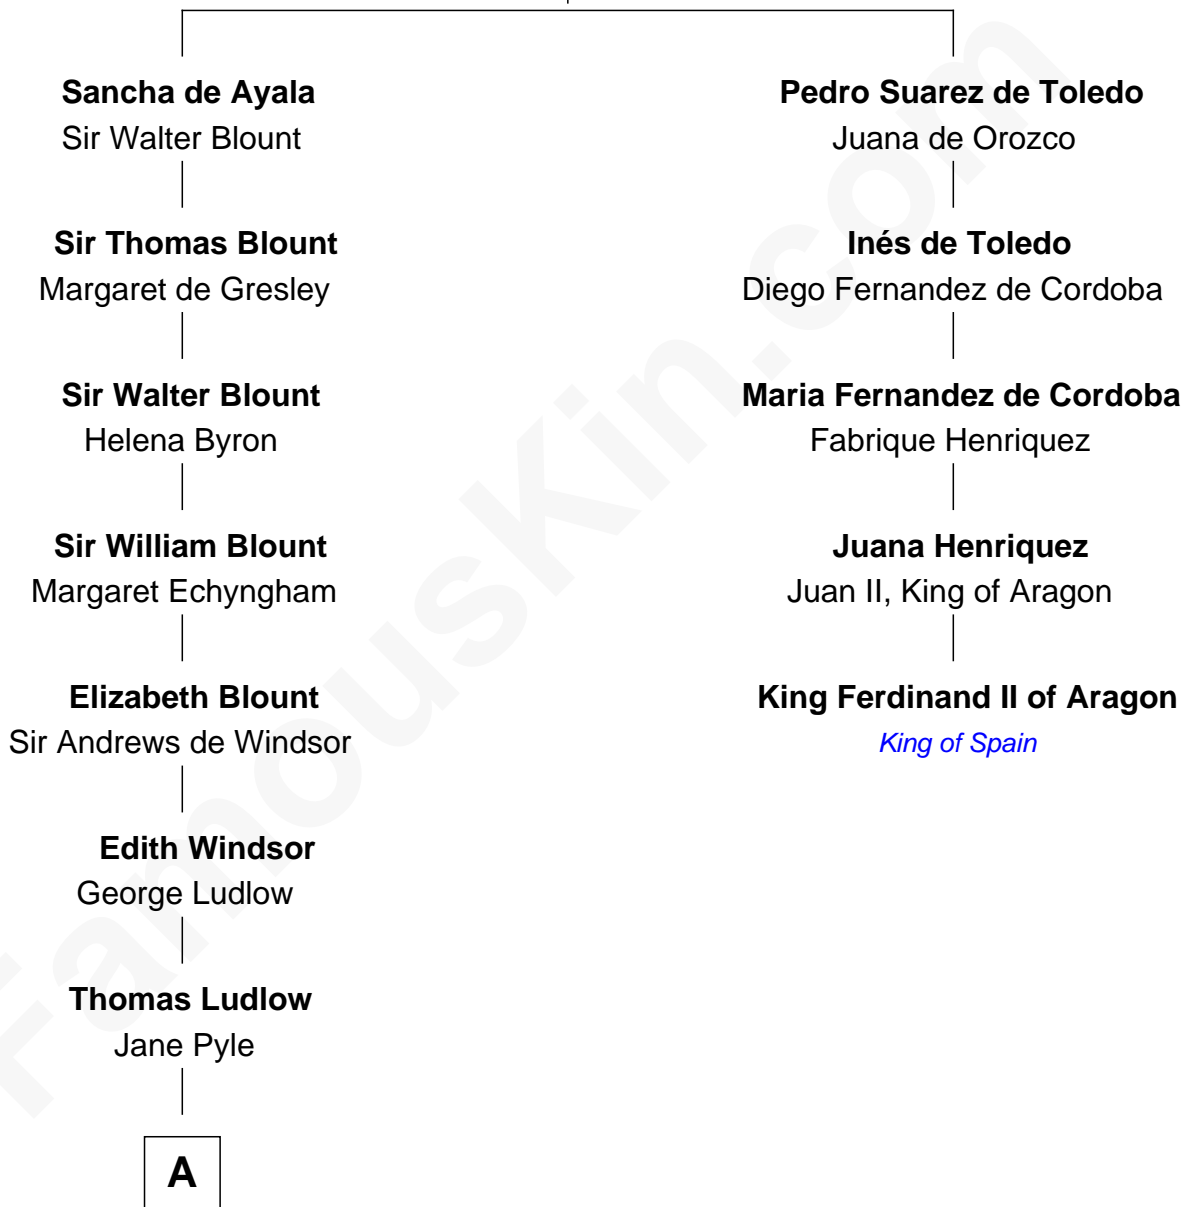

Diego Gomez de Toledo

Inez Alfonsa de Ayala