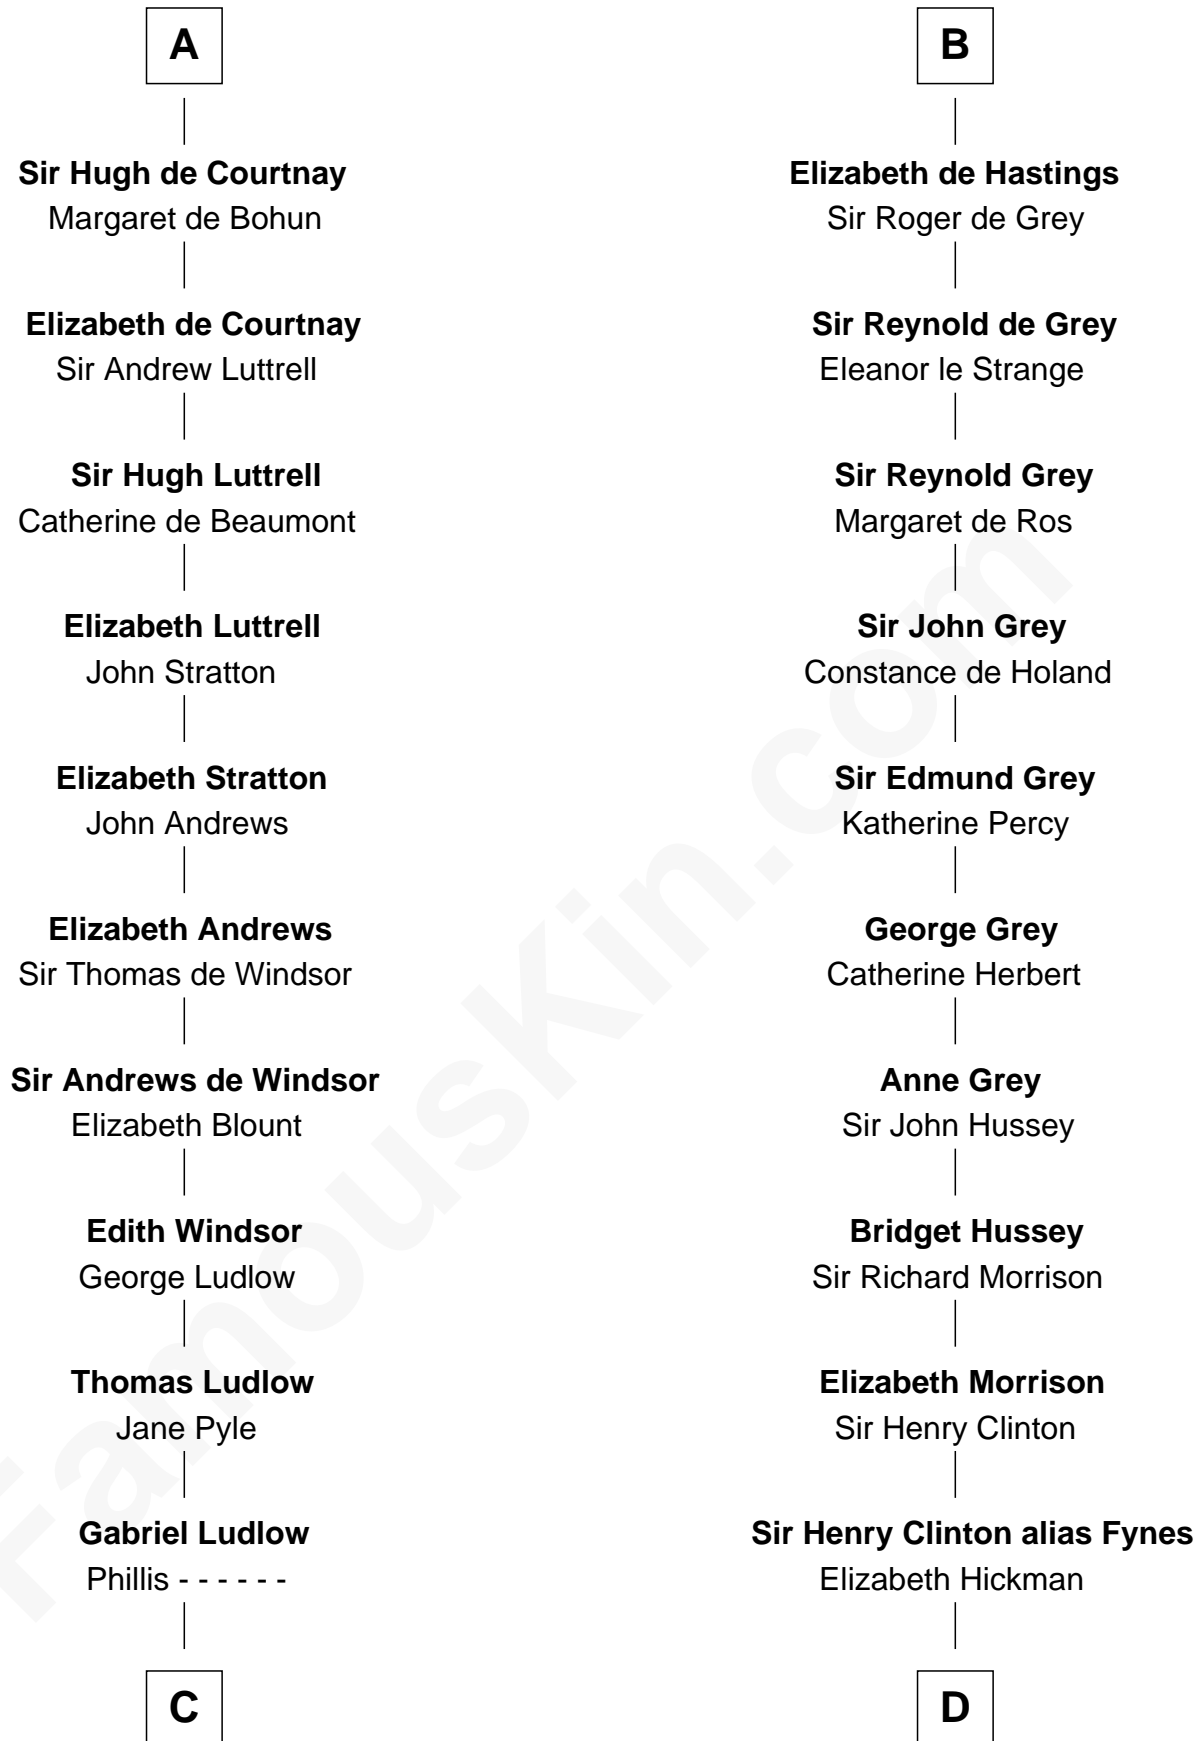

FamousKin.com Relationship Chart of

Carter Braxton

Signer of the Declaration of Independence

20th cousin of

George Clinton

4th U.S. Vice President

C

Sarah Ludlow
Col. John Carter

Col. Robert Carter
Elizabeth Landon

Mary Carter
George Braxton

Carter Braxton

Signer of Declaration of Independence

D

William Clinton
Elizabeth Kennedy

James Clinton
Elizabeth Smith

Charles Clinton
Elizabeth Denniston