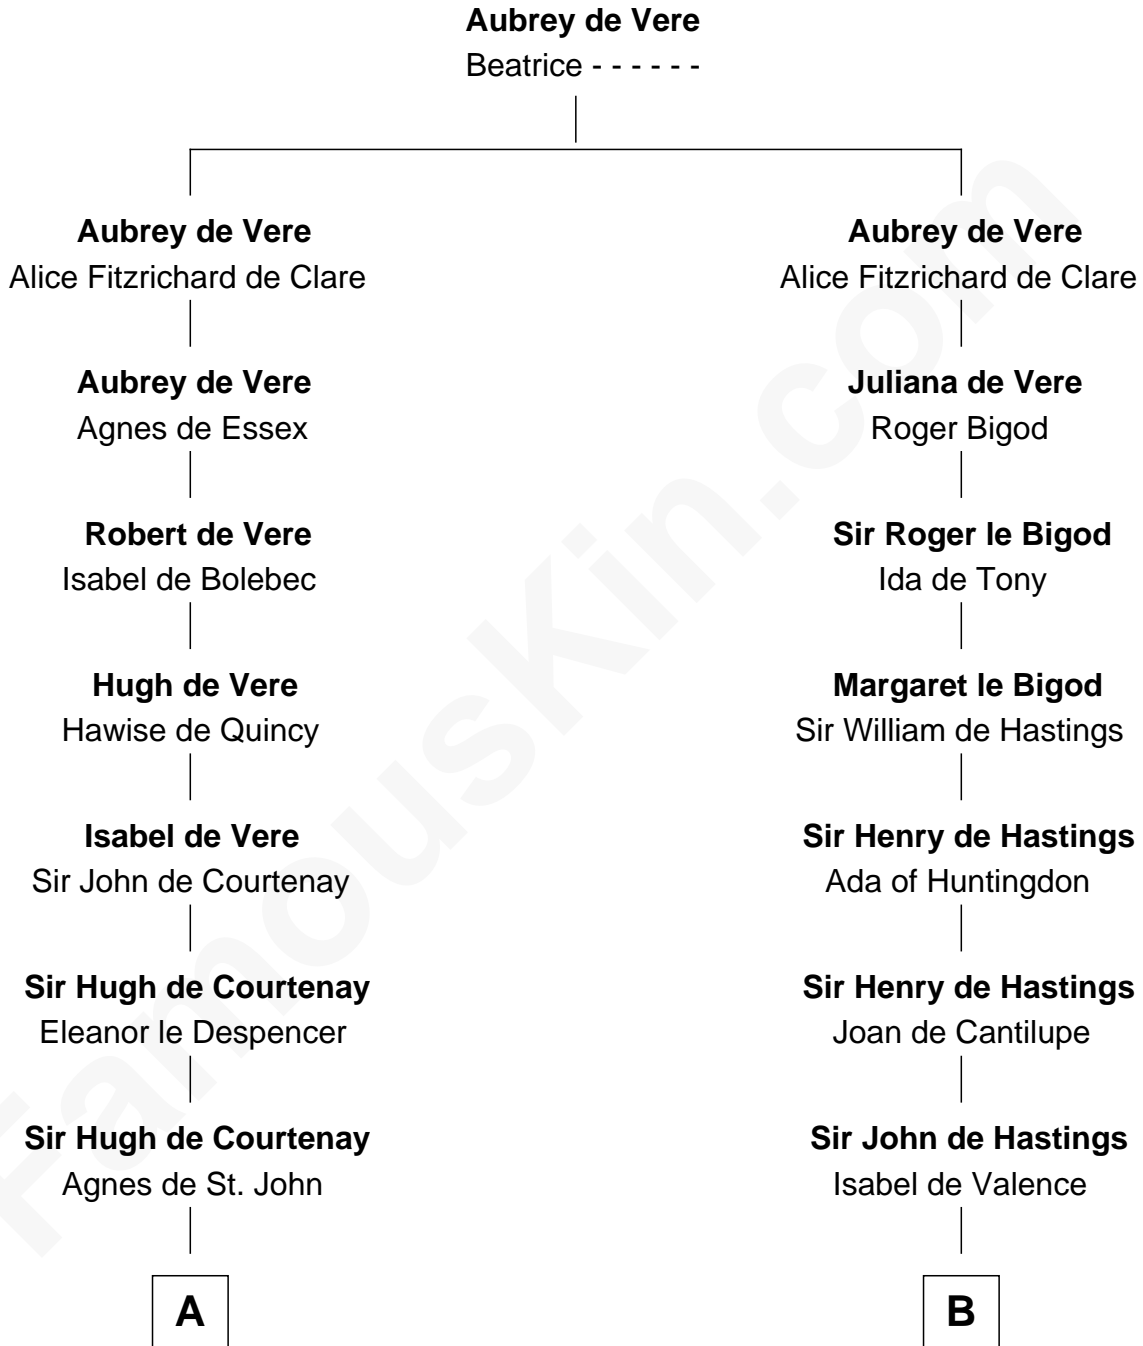

FamousKin.com Relationship Chart of

Carter Braxton

Signer of the Declaration of Independence

20th cousin of

George Clinton

4th U.S. Vice President

C

Sarah Ludlow
Col. John Carter

Col. Robert Carter
Elizabeth Landon

Mary Carter
George Braxton

Carter Braxton

Signer of Declaration of Independence

D

William Clinton
Elizabeth Kennedy

James Clinton
Elizabeth Smith

Charles Clinton
Elizabeth Denniston

George Clinton

4th U.S. Vice President