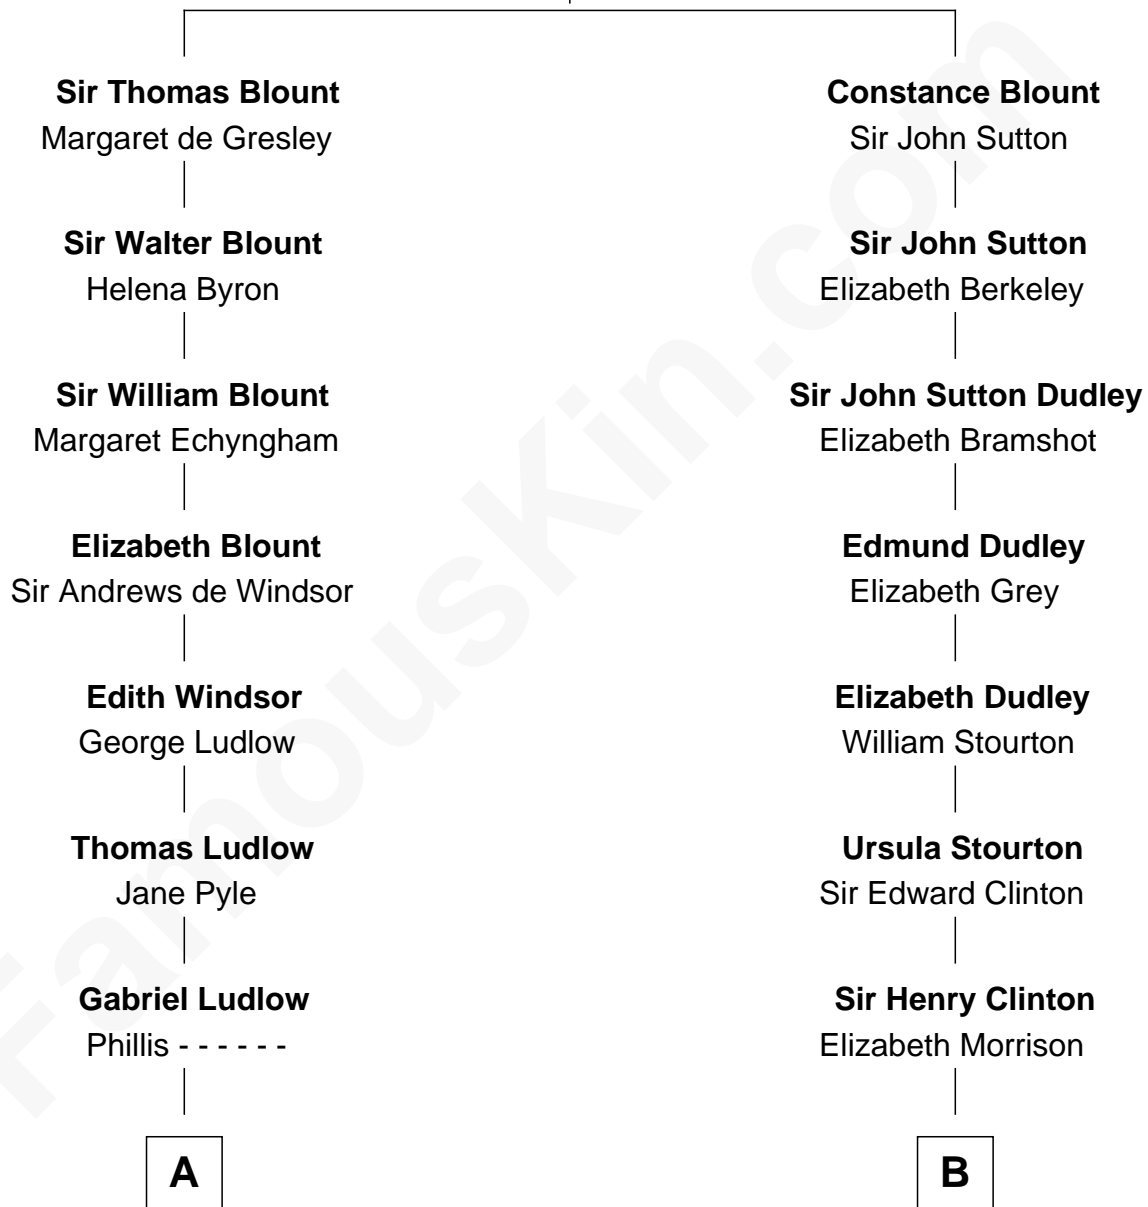

# FamousKin.com Relationship Chart of

**Carter Braxton**

*Signer of the Declaration of Independence*

**10th cousin 2 times removed of**

**DeWitt Clinton**

*6th Governor of New York*

**Sir Walter Blount**

Sancha de Ayala

**A**

**Sarah Ludlow**  
Col. John Carter

**Col. Robert Carter**  
Elizabeth Landon

**Mary Carter**  
George Braxton

**Carter Braxton**  
*Signer of Declaration of Independence*

**B**

**Sir Henry Clinton alias Fynes**  
Elizabeth Hickman

**William Clinton**  
Elizabeth Kennedy

**James Clinton**  
Elizabeth Smith

**Charles Clinton**  
Elizabeth Denniston

**Gen. James Clinton**  
Mary DeWitt

**DeWitt Clinton**  
*6th Governor of New York*