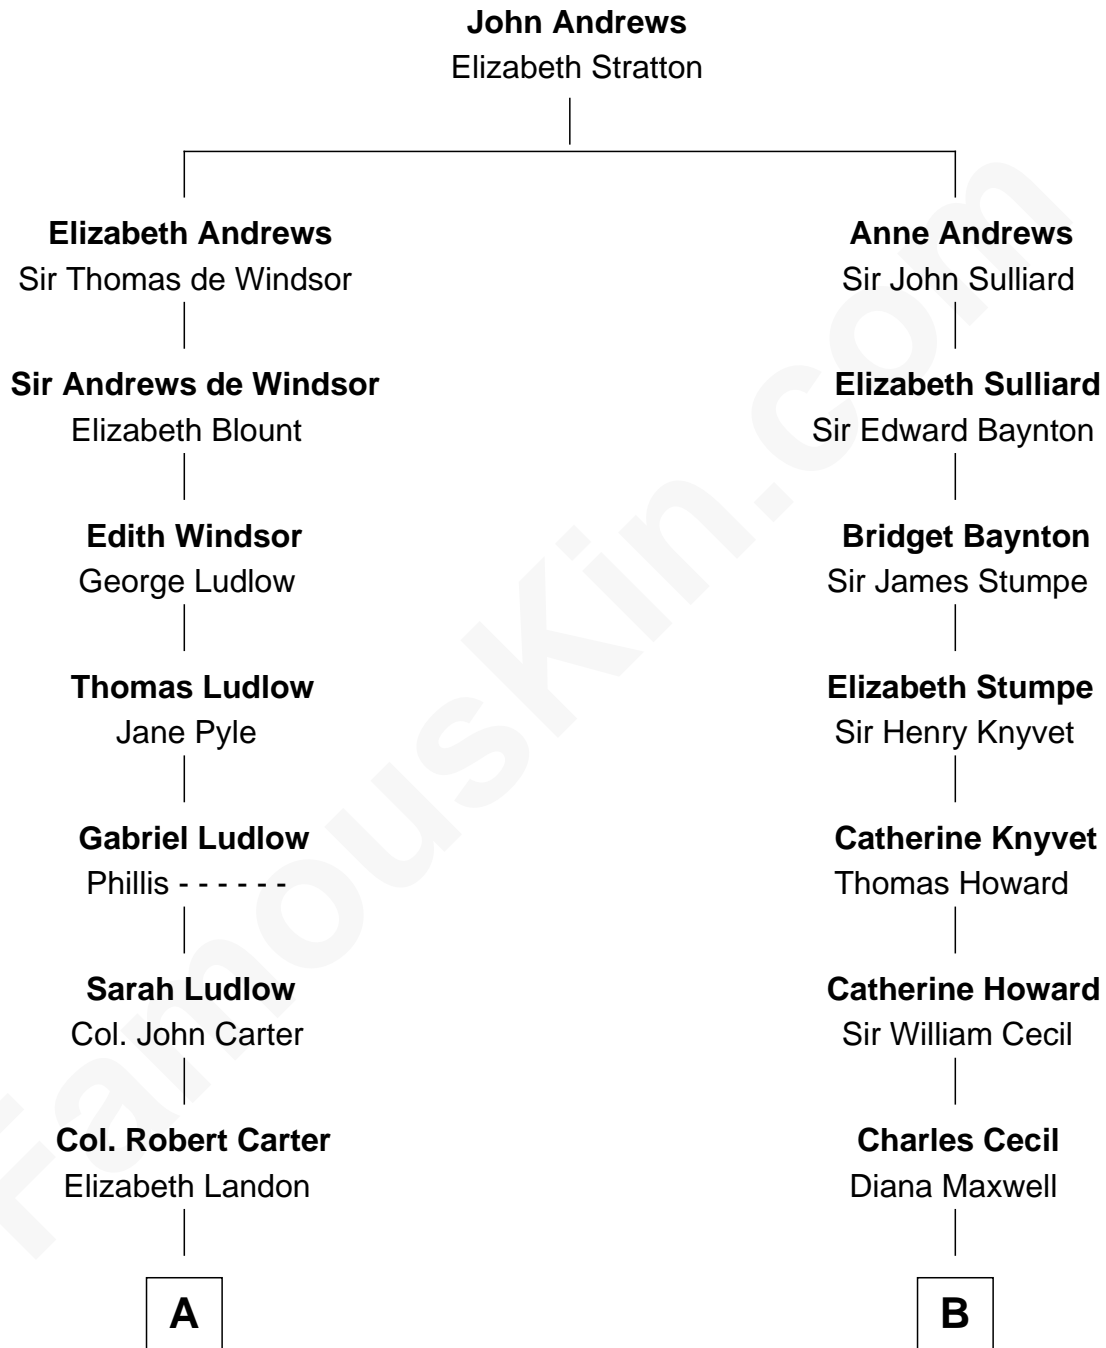

FamousKin.com

Relationship Chart of

Carter Braxton

Signer of the Declaration of Independence

8th cousin 4 times removed of

Lt. Gen. James Brudenell

Leader of the "Charge of the Light Brigade"

A

Mary Carter
George Braxton

Carter Braxton

Signer of Declaration of Independence

B

Frances Cecil
Sir William Bowyer

Cecil Bowyer

Juliana Parker

Sir William Bowyer