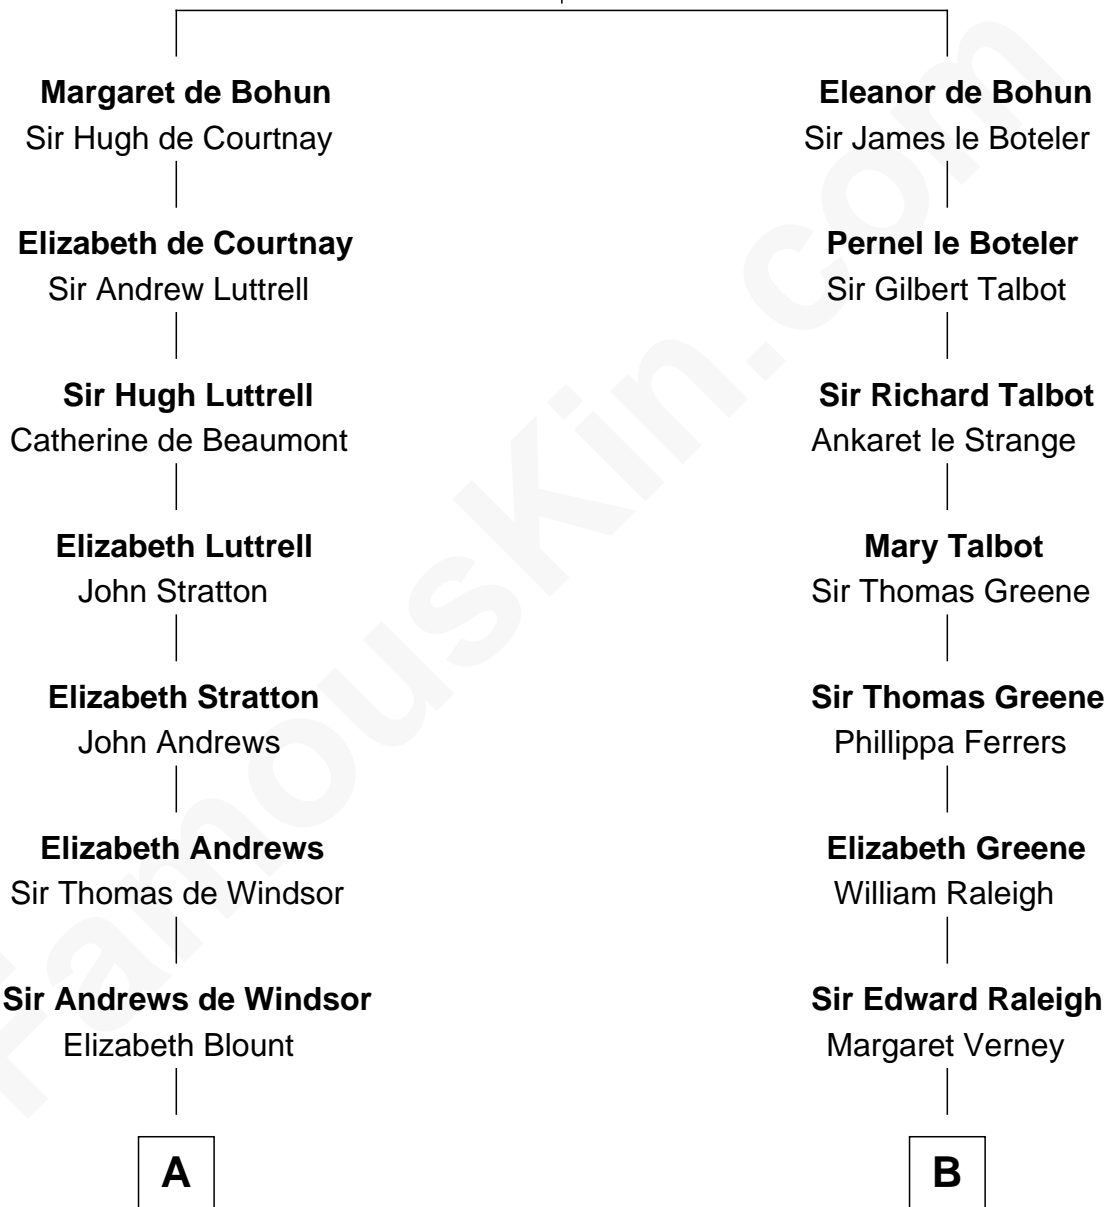

FamousKin.com Relationship Chart of

Carter Braxton

Signer of the Declaration of Independence

13th cousin of

Jonathan Swift

Author of Gulliver's Travels

Humphrey de Bohun
Elizabeth Plantagenet

A

Edith Windsor
George Ludlow

Thomas Ludlow
Jane Pyle

Gabriel Ludlow
Phillis - - - - -

Sarah Ludlow
Col. John Carter

Col. Robert Carter
Elizabeth Landon

Mary Carter
George Braxton

Carter Braxton

Signer of Declaration of Independence